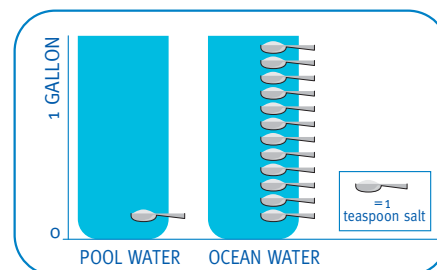

Types of other features Aqua Plus can control:

- Water temperature (gas, electric and solar heaters)
- Filtration cycles (daily/weekly; time of day/duration)
- Pool lights (on/off/timed)
- Spa jets (on/off/timed)
- Backyard lighting (on/off/timed)
- Sprinklers (on/off/timed)
- Water features (on/off/timed)

Turbo Cell:

As pool water passes through the Turbo Cell, its salt is instantly transformed into pure, natural chlorine. This is a continuous process. After you add salt the first time, you practically never have to add any more.