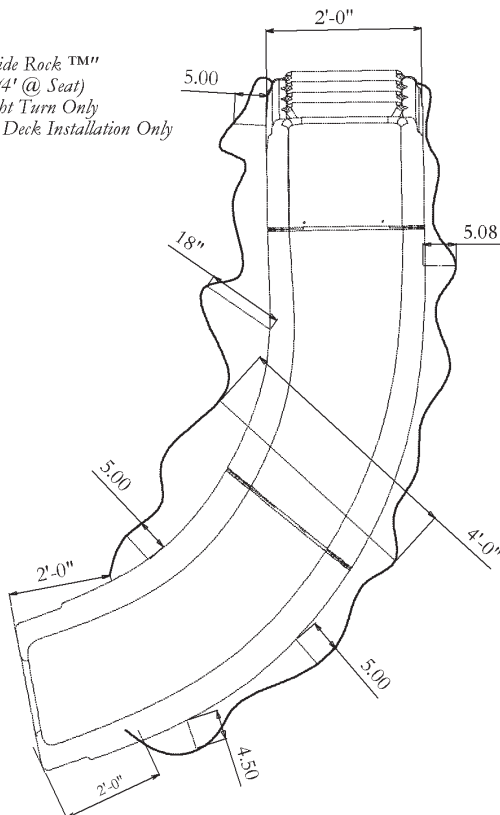

Custom Powder Coated Colors = White -1; Earth: -3;
Copper Vein: -4; Hammertone Gray: -6; Light Gray: -9
(add custom color code behind part # when ordering)

Boulder Springs Rock Colors = Sandstone: -20;
Slate Gray: -21; Light Granite: -22; Sunset Red: -23
(add custom color code behind part # when ordering)

**Slide Rock™ Footprint for
RIGHT Turn Only Slide**