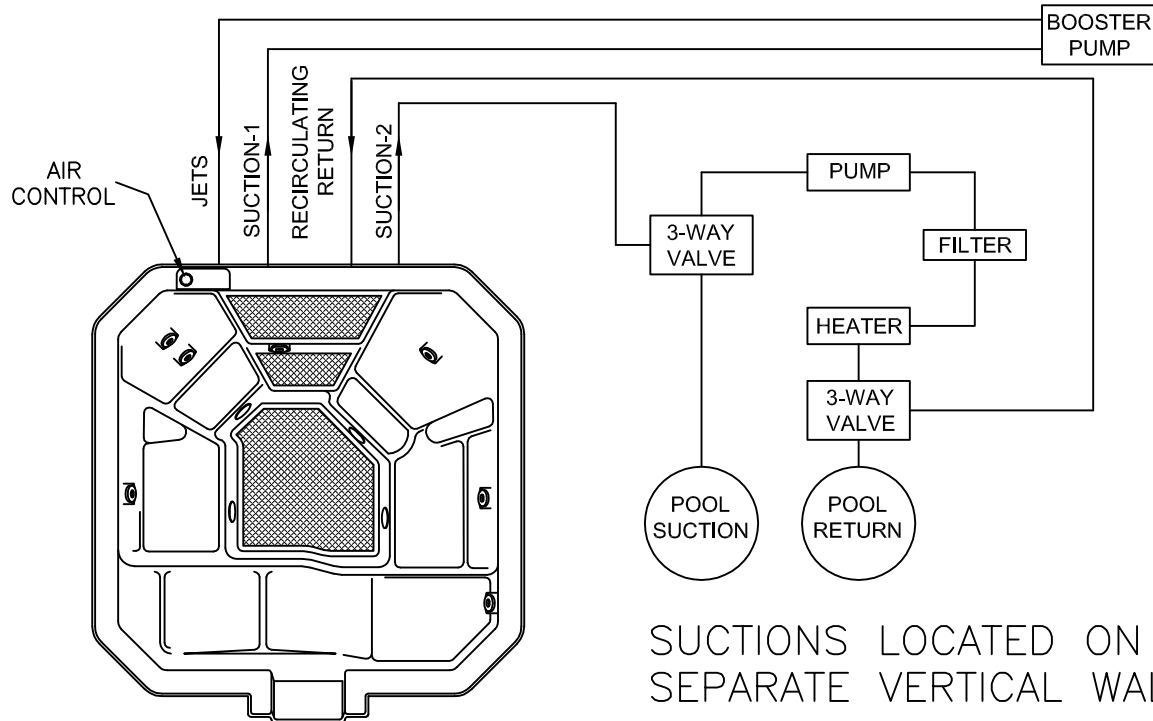

# SPA PLUMBING SCHEMATIC PSS-1

## SINGLE PUMP SYSTEM WITH 3-WAY VALVES

SUCTIONS LOCATED ON  
SEPARATE VERTICAL WALLS

## DUAL PUMP SYSTEM WITH 3-WAY VALVES

SUCTIONS LOCATED ON  
SEPARATE VERTICAL WALLS

**LATHAM SPLASH CANADA INC.**  
430 Finley Avenue, Ajax, ONTARIO, CANADA L1S 2E3  
fax: (905)683-0708 tel: (905)428-6990 email: [custserv@triac.com](mailto:custserv@triac.com)