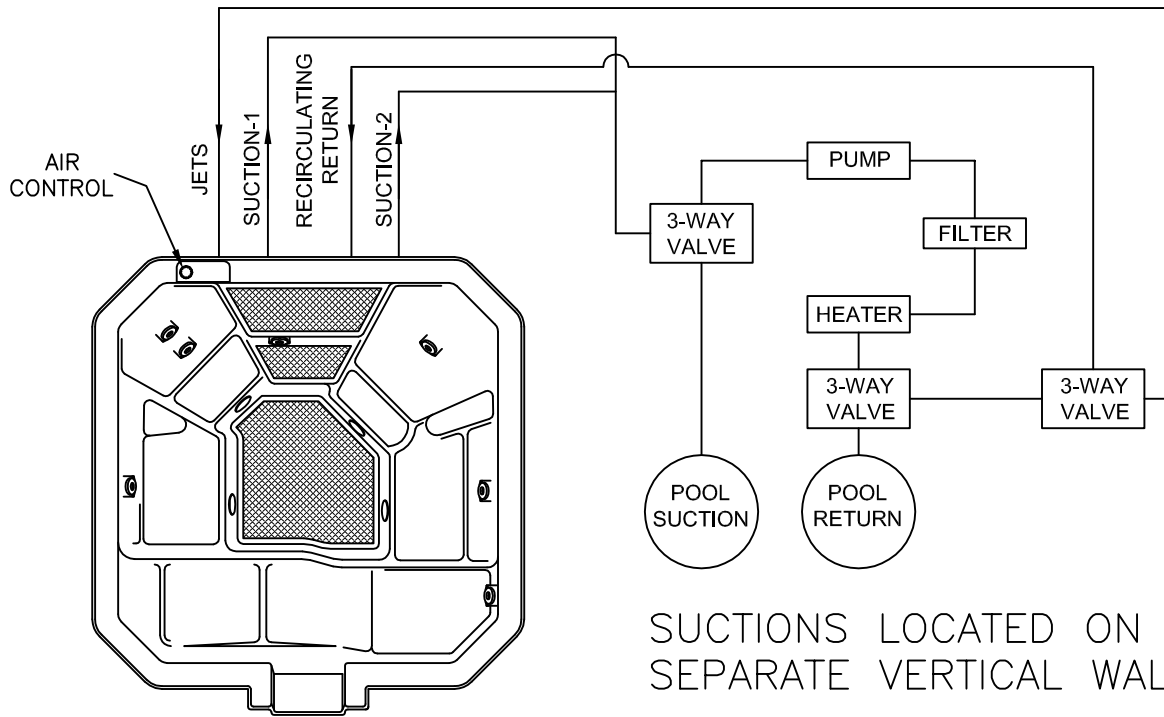

# SPA PLUMBING SCHEMATIC PSS-1

## SINGLE PUMP SYSTEM WITH 3-WAY VALVES

SUCTIONS LOCATED ON  
SEPARATE VERTICAL WALLS

## DUAL PUMP SYSTEM WITH 3-WAY VALVES

SUCTIONS LOCATED ON  
SEPARATE VERTICAL WALLS

**LATHAM SPLASH CANADA INC.**  
430 Finley Avenue, Ajax, ONTARIO, CANADA L1S 2E3  
fax: (905)683-0708 tel: (905)428-6990 email: [custserv@triac.com](mailto:custserv@triac.com)