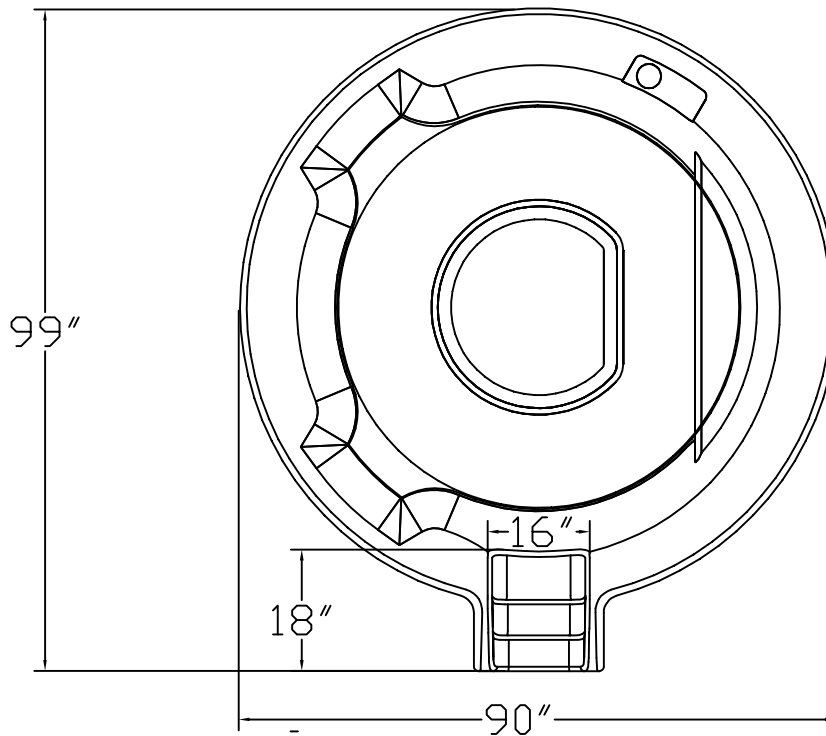

PART NUMBERS	DESCRIPTION
PSS-CFG-SOS-1-EXSW	SPILL OVER SPA PLUMBED WHITE
PSS-CFG-SOS-1-U-EXSW	SPILL OVER SPA UNPLUMBED WHITE
PSS-CFG-SOS-1-BG-EXSW	SPILL OVER SPA PLUMBED BLUE GRANITE
PSS-CFG-SOS-1-U-BG-EXSW	SPILL OVER SPA UNPLUMBED BLUE GRANITE
PSS-CFG-SOS-1-GG-EXSW	SPILL OVER SPA PLUMBED GREY GRANITE
PSS-CFG-SOS-1-U-GG-EXSW	SPILL OVER SPA UNPLUMBED GREY GRANITE

- 4 - Suction Fittings
- 1 - Recirculation Fitting
- 6 - Jets
- 1 - Air Control

Volume - approx. 280 gal

LATHAM SPLASH CANADA INC.
 430 Finley Avenue, Ajax, ONTARIO, CANADA L1S 2E3
 fax:(905)683-0708 tel:(905)428-6990 email: custserv@triac.com