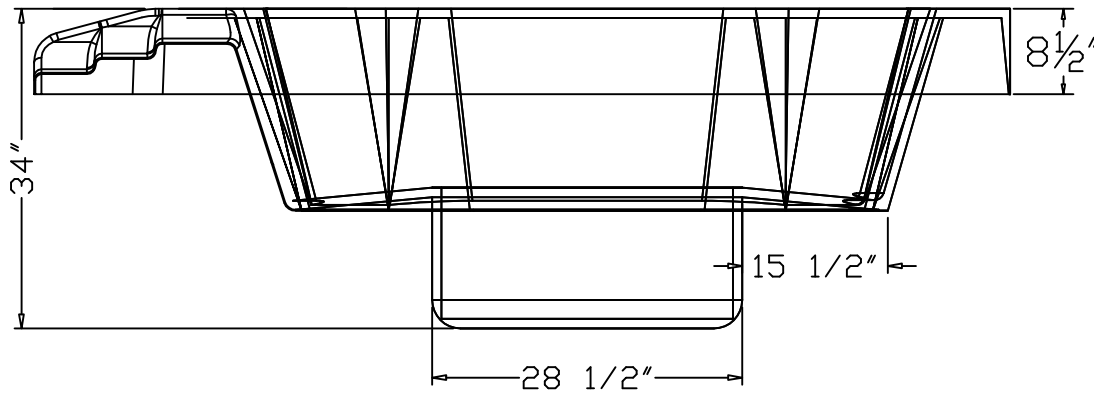

PART NUMBERS	DESCRIPTION
PSS-CFG-SOS-1-EXSW	SPILL OVER SPA PLUMBED WHITE
PSS-CFG-SOS-1-U-EXSW	SPILL OVER SPA UNPLUMBED WHITE
PSS-CFG-SOS-1-BG-EXSW	SPILL OVER SPA PLUMBED BLUE GRANITE
PSS-CFG-SOS-1-U-BG-EXSW	SPILL OVER SPA UNPLUMBED BLUE GRANITE
PSS-CFG-SOS-1-GG-EXSW	SPILL OVER SPA PLUMBED GREY GRANITE
PSS-CFG-SOS-1-U-GG-EXSW	SPILL OVER SPA UNPLUMBED GREY GRANITE

- 4 - Suction Fittings
- 1 - Recirculation Fitting
- 6 - Jets
- 1 - Air Control

Volume - approx. 280 gal

LATHAM SPLASH CANADA INC.
 430 Finley Avenue, Ajax, ONTARIO, CANADA L1S 2E3
 fax:(905)683-0708 tel:(905)428-6990 email: custserv@triac.com