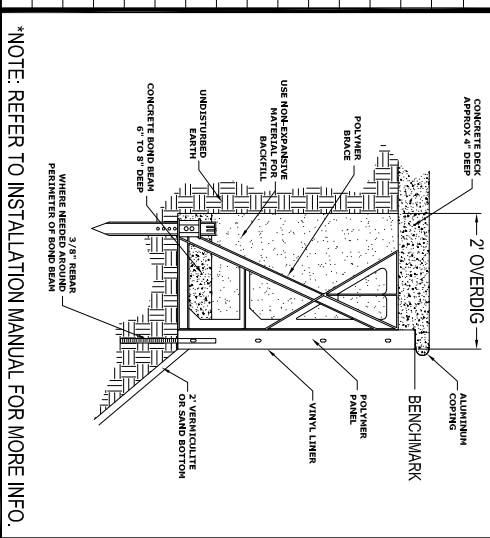

18' X 40'2" LAZY "L" LEFT 6" RADIUS

DIMENSIONS

LETTER	LENGTH	WIDTH	SQ. FOOTAGE	GALLONS
A	18'	6'	-	675
B	28'6"	14'	-	22238
D	3'4"	M	16'2 1/2"	
E	4'8"	M2	-	
F	8'	T	18'	
G	10'	S	13'6"	
H	4'	N	24'	
I	4'	P	9'	
J	4'	U	-	

COPING LAYOUT

NO DIVING WARNING
 *NOTE: REFER TO INSTALLATION MANUAL FOR MORE INFO.

GENERAL NOTES

- These are finished dimensions ready for the liner.
- Dimensions are from inside pool panels.
- The ideal water level should be to the middle of the skimmer opening(s).

EXCAVATION NOTES

- Rough excavation should be 2" deeper in each instance.
- Soil to have minimum bearing capacity of 2000 P.S.F.
- Locate top of pool at least 6" above surrounding land elevation.
- See Overdig Detail for excavation around pool.
- Fill voids under base of panels and lamp well.
- Backfill with non-expansive material.