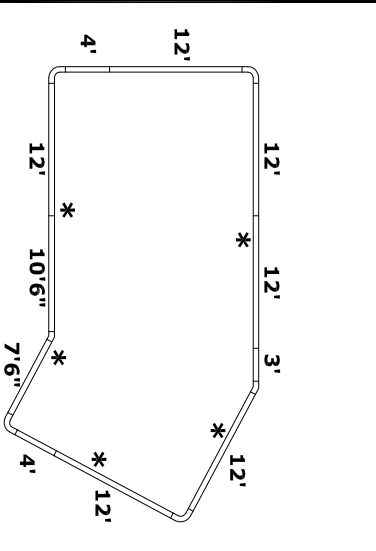

18' X 40'2" LAZY "L" LEFT 6" RADIUS

DIMENSIONS

LETTER	LENGTH	WIDTH	SQ. FOOTAGE	GALLONS
A	18'	6'	-	675
B	28'6"	14'	-	22238
D	3'4"	M	16'2 1/2"	
E	4'8"	M2	-	
F	8'	T	18'	
G	10'	S	13'6"	
H	4'	N	24'	
I	4'	P	9'	
J	4'	U	-	

OVERDIG DETAIL

BILL OF MATERIALS

QTY	PART	DESCRIPTION
11	HP206	6' PANEL
2	HP206A	6' PANEL (A/G)
3	HP204	4' PANEL
1	HP204L	4' PANEL (LIGHT)
1	HP203	3' PANEL
1	HP283S	26" SPECIAL PANEL
1	HP282S	16" SPECIAL PANEL
4	HP256	6' R PANEL
1	HP221	30° LAZY-ELL PANEL
1	HP220	REV 30° LAZY-ELL PANEL
25	HP199	BRACE

COPING LAYOUT

NO DIVING WARNING
 *NOTE: REFER TO INSTALLATION MANUAL FOR MORE INFO.

GENERAL NOTES

- These are finished dimensions ready for the liner.
- Dimensions are from inside pool panels.
- The ideal water level should be to the middle of the skimmer opening(s).

EXCAVATION NOTES

- Rough excavation should be 2" deeper in each instance.
- Soil to have minimum bearing capacity of 2000 P.S.F.
- Locate top of pool at least 6" above surrounding land elevation.
- See Overdig Detail for excavation around pool.
- Fill voids under base of panels and lamp well.
- Backfill with non-expansive material.