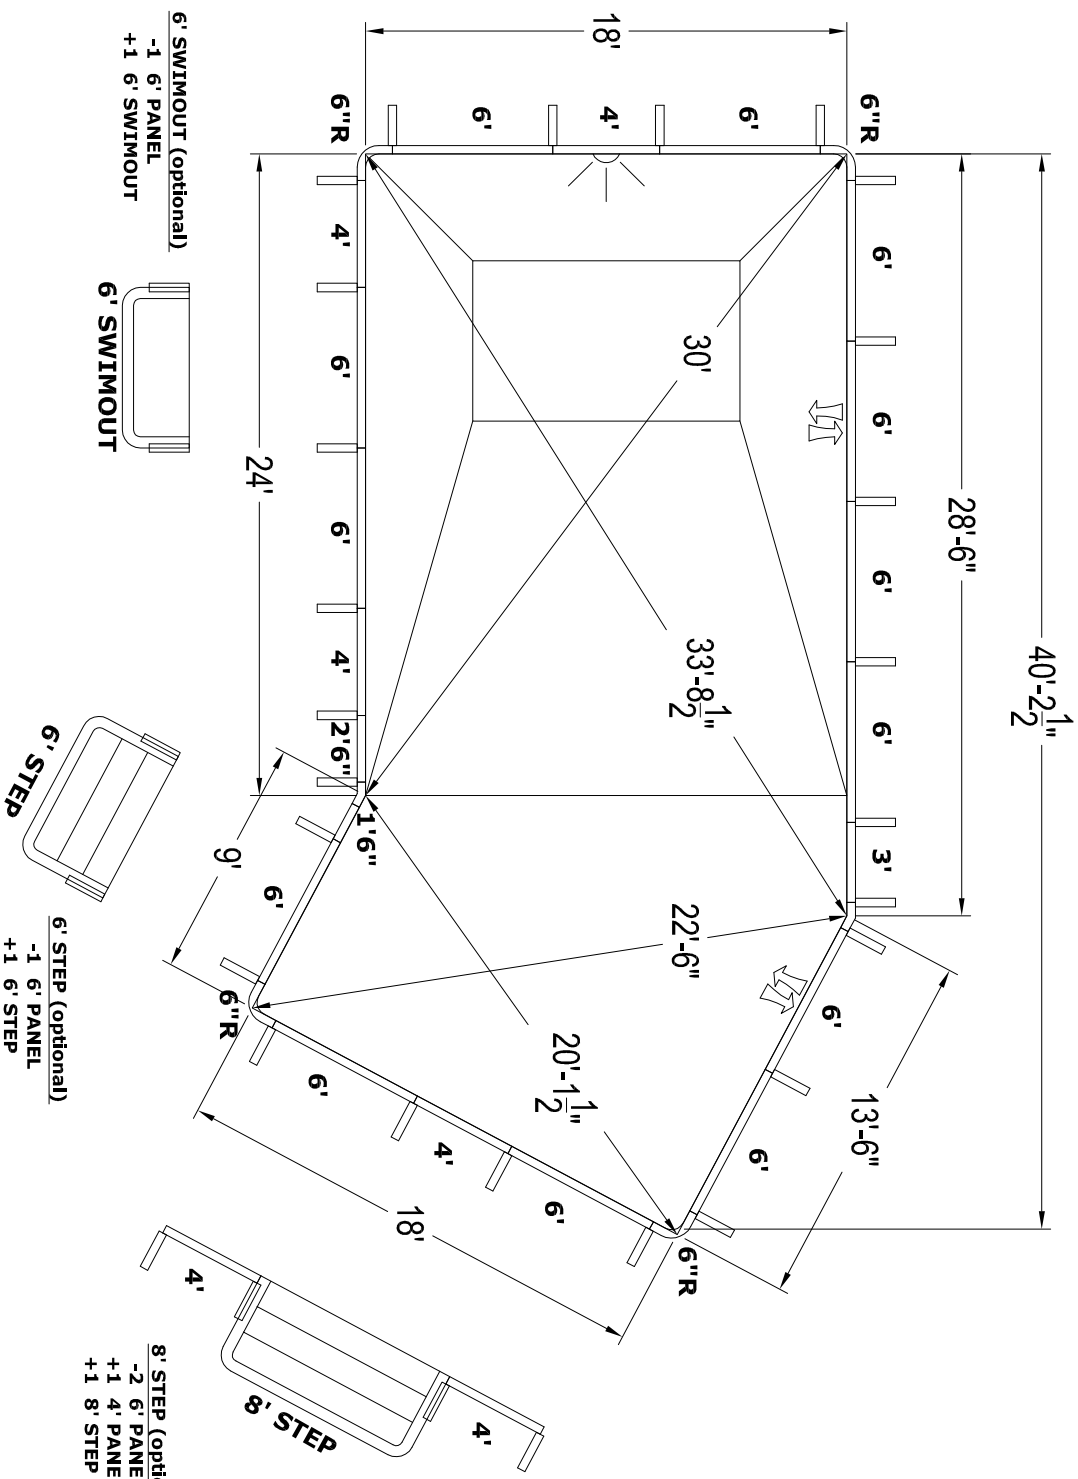

18' X 40'2" LAZY "L" LEFT 6" RADIUS

DIMENSIONS

LETTER	LENGTH	WIDTH	SQ. FOOTAGE	GALLONS
A	18'	6'	-	675
B	28'6"	14'	-	22238
D	3'4"	M	16'2 1/2"	
E	4'8"	M2	-	
F	8'	T	18'	
G	10'	S	13'6"	
H	4'	N	24'	
I	4'	P	9'	
J	4'	U	-	

OVERDIG DETAIL

BILL OF MATERIALS

QTY	PART	DESCRIPTION
11	HP206	6' PANEL
2	HP206A	6' PANEL (A/G)
3	HP204	4' PANEL
1	HP204L	4' PANEL (LIGHT)
1	HP203	3' PANEL
1	HP283S	26" SPECIAL PANEL
1	HP282S	16" SPECIAL PANEL
4	HP256	6' R PANEL
1	HP221	30° LAZY-ELL PANEL
1	HP220	REV 30° LAZY-ELL PANEL
25	HP199	BRACE

COPING LAYOUT

NO DIVING WARNING
 *NOTE: REFER TO INSTALLATION MANUAL FOR MORE INFO.

GENERAL NOTES

- These are finished dimensions ready for the liner.
- Dimensions are from inside pool panels.
- The ideal water level should be to the middle of the skimmer opening(s).

EXCAVATION NOTES

- Rough excavation should be 2" deeper in each instance.
- Soil to have minimum bearing capacity of 2000 P.S.F.
- Locate top of pool at least 6" above surrounding land elevation.
- See Overdig Detail for excavation around pool.
- Fill voids under base of panels and lamp well.
- Backfill with non-expansive material.