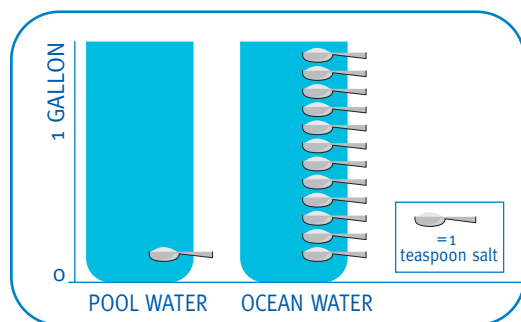

Approximate teaspoons per gallon.

USE A MINIMAL AMOUNT OF SALT

A teaspoon of salt per gallon is all it takes. Salt won't wear out or evaporate; it's used over and over again. So day-in and day-out, you have fresh, pure salt chlorine introduced evenly throughout your swimming pool and spa. Salt-chlorinated water is perfect for plaster, pebble, vinyl and fiberglass pools up to 40,000 gallons.*

*For pools over 40,000 gallons, look into Saline C™ 6.0, ideal for residential pools up to 125,000 gallons.

TurboCell Model	Pounds of Chlorine Produced**
T-CELL-3	210
T-CELL-9	385
T-CELL-15	580
T-CELL-15LL	710

TURBOCELL® SALT CHLORINATOR CELLS

Independently tested and proven by the National Sanitation Foundation (NSF), genuine Hayward TurboCell technology has been reliably delivering salt chlorine for nearly two decades. With savings of 50% or more over conventional chlorine costs, it's not only the #1 salt chlorination cell in the world, it's the best value. Other replacement cells offer significantly less life and less chlorine. Compare for yourself.

**Equivalent pounds of Trichlor produced over the lifetime of the cell with properly maintained cell and water chemistry.