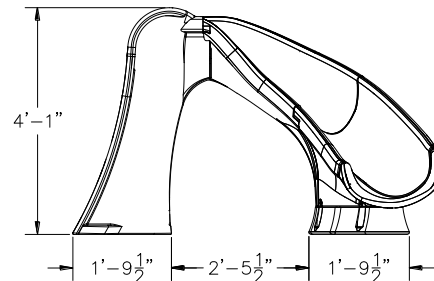

Slide Color

TAUPE

SANDSTONE

GRAY GRANITE

Due to printing technology, actual color may differ.

Adult supervision required at all times when children are using this slide.

Model No.	Description	Shipping (Class 300)			
		Weight	Length	Width	Height
698-209-58123	Sandstone, Right Curve	150 lbs 68kg	41" 104cm	31" 79cm	44" 112cm
698-209-58124	Gray Granite*, Right Curve				
698-209-58110	Taupe, Right Curve				

* Gray Granite and Sandstone slides are not an exact match with Gray Granite or Sandstone diving boards & stands due to differences in material. Please consult your sales representative for more details.