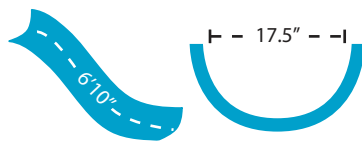

Flume Details

All S.R.Smith, LLC swimming pool slides fully comply with Consumer Products Safety Commission (CPSC) mandatory safety Standard for Swimming Pool Slides (16 CFR 1207) and are certified by independent third party testing labs. The installer or end-user is responsible for complying with local building codes for the location, installation, construction or assembly of these slides. S.R.Smith, LLC makes no representations that the location, installation, construction or assembly of its slides meet local building codes.