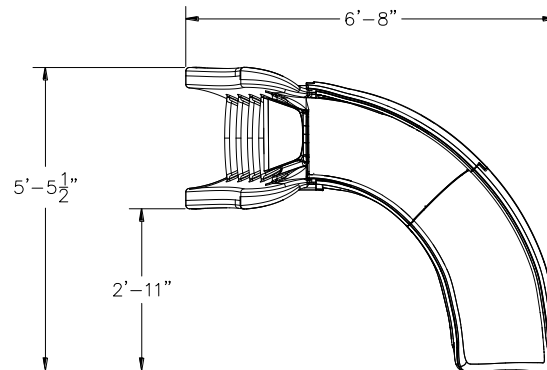

Slide Color

TAUPE

SANDSTONE

GRAY GRANITE

Due to printing technology, actual color may differ.

Adult supervision required at all times when children are using this slide.

Model No.	Description	Shipping (Class 300)			
		Weight	Length	Width	Height
698-209-58123	Sandstone, Right Curve	150 lbs 68kg	41" 104cm	31" 79cm	44" 112cm
698-209-58124	Gray Granite*, Right Curve				
698-209-58110	Taupe, Right Curve				

* Gray Granite and Sandstone slides are not an exact match with Gray Granite or Sandstone diving boards & stands due to differences in material. Please consult your sales representative for more details.