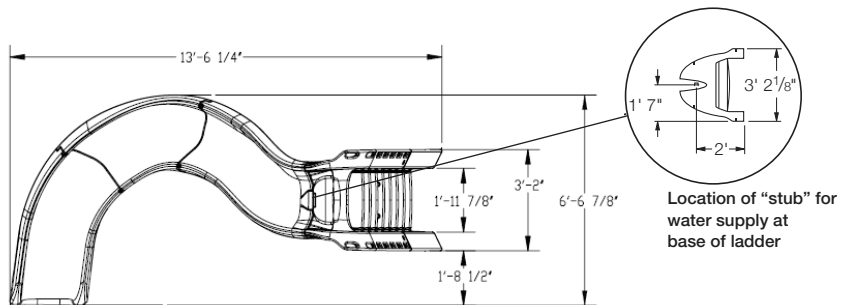

Slide Color

SANDSTONE

GRAY GRANITE

Due to printing technology, actual color may differ.

Adult supervision required at all times when children are using this slide.

Model No.	Description	Shipping (2 Cartons- 1 Pallet) - Class 300			
		Weight	Length	Width	Height
688-209-58123	Sandstone*, Right Curve	CARTON 1 (TOP)			
		140 lbs	61"	40"	29"
		63kg	154cm	102cm	74cm
688-209-58223	Sandstone*, Left Curve	CARTON 2 (BOTTOM)			
688-209-58124	Gray Granite*, Right Curve	257 lbs	61"	40"	70"
		116kg	154cm	102cm	178cm
688-209-58224	Gray Granite*, Left Curve	TOTAL ON PALLET: 427 LBS - 61x40x103			

* Gray Granite and Sandstone slides are not an exact match with Gray Granite or Sandstone diving boards & stands due to differences in material. Please consult your sales representative for more details.