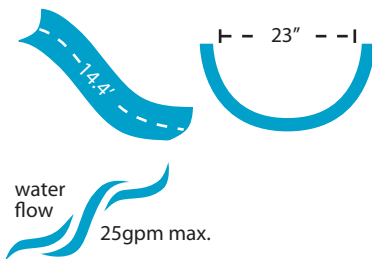

Flume Details

All S.R.Smith, LLC swimming pool slides fully comply with Consumer Products Safety Commission (CPSC) mandatory safety Standard for Swimming Pool Slides (16 CFR 1207) and are certified by independent third party testing labs. The installer or end-user is responsible for complying with local building codes for the location, installation, construction or assembly of these slides. S.R.Smith, LLC makes no representations that the location, installation, construction or assembly of its slides meet local building codes.