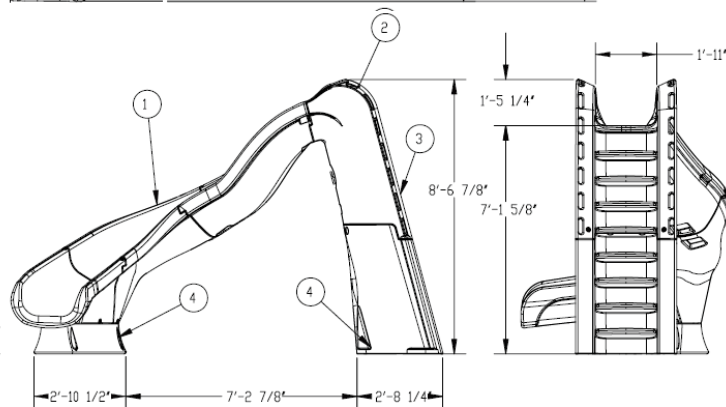

Flume Details

All S.R.Smith, LLC swimming pool slides fully comply with Consumer Products Safety Commission (CPSC) mandatory safety Standard for Swimming Pool Slides (16 CFR 1207) and are certified by independent third party testing labs. The installer or end-user is responsible for complying with local building codes for the location, installation, construction or assembly of these slides. S.R.Smith, LLC makes no representations that the location, installation, construction or assembly of its slides meet local building codes.