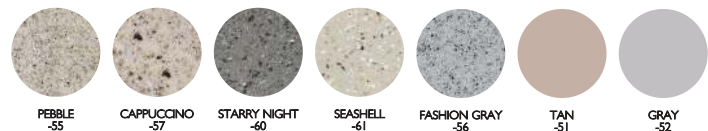

Complete system comes with Board, Spring, Base, Jig, Waterfall Feature and all Stainless Steel Mounting Hardware. 300 lb Weight Limit

T7 BASE WITH MOUNTING HARDWARE - NO JIG	
PART NUMBER	DESCRIPTION
SHIPPING	26 lbs | 30" L x 10" W x 20" H
T7-NBASE-51-NJ	T7 BASE - TAN
T7-NBASE-52-NJ	T7 BASE - GRAY
T7-NBASE-54-NJ	T7 BASE - MONT BLANC
T7-NBASE-55-NJ	T7 BASE - PEBBLE
T7-NBASE-56-NJ	T7 BASE - FASHION GRAY
T7-NBASE-57-NJ	T7 BASE - CAPPUCCINO
T7-NBASE-58-NJ	T7 BASE - AUTUMN SUN
T7-NBASE-60-NJ	T7 BASE - STARRY NIGHT
T7-NBASE-61	T7 BASE - SEASHELL

T7 Base with Stainless Steel Mounting Hardware without Jig

T7 SAND TREAD BOARD WITH MOUNTING HARDWARE	
PART NUMBER	DESCRIPTION
SHIPPING	53 lbs | 87" L x 22" W x 9" H
T7 DB-51	SAND TREAD BOARD AND SPRINGS - TAN
T7 DB-52	SAND TREAD BOARD AND SPRINGS - GRAY
T7 DB-54	SAND TREAD BOARD AND SPRINGS - MONT BLANC
T7 DB-55	SAND TREAD BOARD AND SPRINGS - PEBBLE
T7 DB-56	SAND TREAD BOARD AND SPRINGS - FASHION GRAY
T7 DB-57	SAND TREAD BOARD AND SPRINGS - CAPPUCCINO
T7 DB-58	SAND TREAD BOARD AND SPRINGS - AUTUMN SUN
T7 DB-60	SAND TREAD BOARD AND SPRINGS - STARRY NIGHT
T7 DB-61	SAND TREAD BOARD AND SPRINGS - SEASHELL

Comes with 7" Sand Tread Surface Board Only and Stainless Steel Hardware 300 lb Weight Limit

OPTIONAL WATERFALL ASSEMBLY KIT	
PART NUMBER	DESCRIPTION
SHIPPING	5 lbs | 13" L x 12" W x 6" H
BOARD FALL	INCLUDES: BOARD FALL, MOUNTING HARDWARE (4 SCREWS), 8' & 4" OF 1/2" FLEX PVC PIPE, 1-UNION

STANDARD COLORS

SPECIAL ORDER COLORS*

T7 SPRINGS (PAIR) WITH MOUNTING HARDWARE	
PART NUMBER	DESCRIPTION
SHIPPING	27 lbs | 47" L x 7" W x 8" H
T7-NSPRING-3	EARTH (FOR COLORS -51, -55, -57, -58 & -61)
T7-NSPRING-9	LIGHT GRAY (FOR COLORS -52, -54, -56 & -60)

T7 Springs (pair) with Spring to Base Stainless Steel Hardware