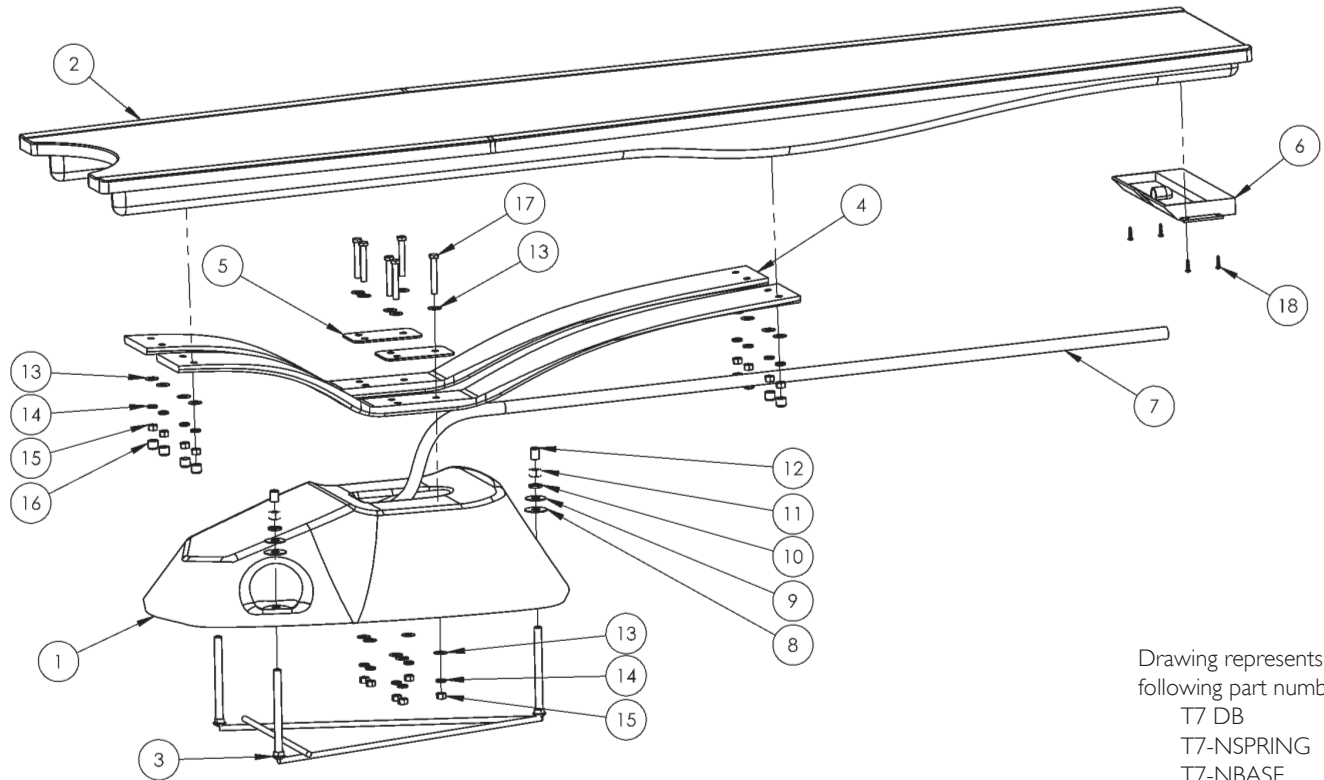

Comes with 7" Sand Tread Surface Board Only and Stainless Steel Hardware 300 lb Weight Limit

OPTIONAL WATERFALL ASSEMBLY KIT	
PART NUMBER	DESCRIPTION
SHIPPING	5 lbs 13" L x 12" W x 6" H
BOARD FALL	INCLUDES: BOARD FALL, MOUNTING HARDWARE (4 SCREWS), 8' & 4" OF 1/2" FLEX PVC PIPE, 1-UNION

STANDARD COLORS

SPECIAL ORDER COLORS*

*Special Order Colors may result in longer lead times. Contact Customer Service for more information.

T7 SPRINGS (PAIR) WITH MOUNTING HARDWARE	
PART NUMBER	DESCRIPTION
SHIPPING	27 lbs 47" L x 7" W x 8" H
T7-NSPRING-3	EARTH (FOR COLORS -51, -55, -57, -58 & -61)
T7-NSPRING-9	LIGHT GRAY (FOR COLORS -52, -54, -56 & -60)

T7 Springs (pair) with Spring to Base Stainless Steel Hardware

Drawing represents the following part numbers:
 T7 DB
 T7-NSPRING
 T7-NBASE

Key	Part No.	Description	Kits - Quantity Counts				
			T7-NBK	T7-102-SS	EDGE-SP	T7	
1*	T7-Nbase-(Color Code)	No Step T7 Base				1	T7-NBK: Base to Jig
2	T7-DB-(Color Code)	7' T7 Diving Board				1	Mounting
3	T7-Njig	3 Bolt T7 No Step Base Jig				1	Hardware
4	T7-Nspring-(Color)	T7 Nbase Springs (Pair)				1	
5	Spring Pad (Factory Installed)	T7 Nspring Pad				2	T7-102-SS: Board to Springs
6**	Board Fall	Optional Waterfall Assembly				1	Mounting
7**	H-1/2 Spa Hose	1/2" Pvc Flex Spa Hose Gray				1	Hardware
8	H-1/2 Nylon Was	1/2" Flat Nylon Washer	3				
9	H-SS 1/2 F Was	1/2" SS Flat Washer	3				
10	H-SS 1/2 Loc Wa	1/2" SS Lock Washer	3				
11	H-SS 1/2 H Nut	1/2" SS Hex Nut	3				
12	H-1-1/2 Wht Cap	.750 X 1-1/2 White Uv Nut Cap	3				
13	H-SS 3/8 Flt Wa	3/8" SS Flat Washer		8	12		
14	H-SS 3/8 Loc Wa	3/8" SS Lock Washer		8	6		
15	H-SS 3/8 F Nut	3/8" SS Finish Hex Nut		8			
16	H-.562 X .390 Cap	.553 X 1/2" Gray Protective Cap		8			
17	H-SS 3/8 X 2-1/2	3/8"-16 X 2-1/2" Hex Head Bolt Ss			6		
18**	H-SS #8 X 3/4	SS 8 X 3/4" Pan Head Phillips Screw				4	
19*	H-SS 3/8 Nylon	3/8" Nylon Insert Lock Nut			6		
20*	H-Anti-Seize	Packet of Anti Seize Lubricant (Not Shown)		1	1		