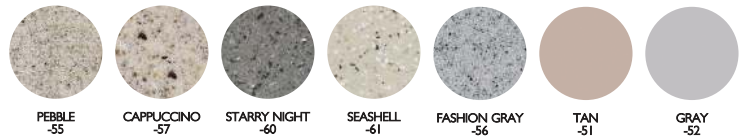

STANDARD COLORS

SPECIAL ORDER COLORS*