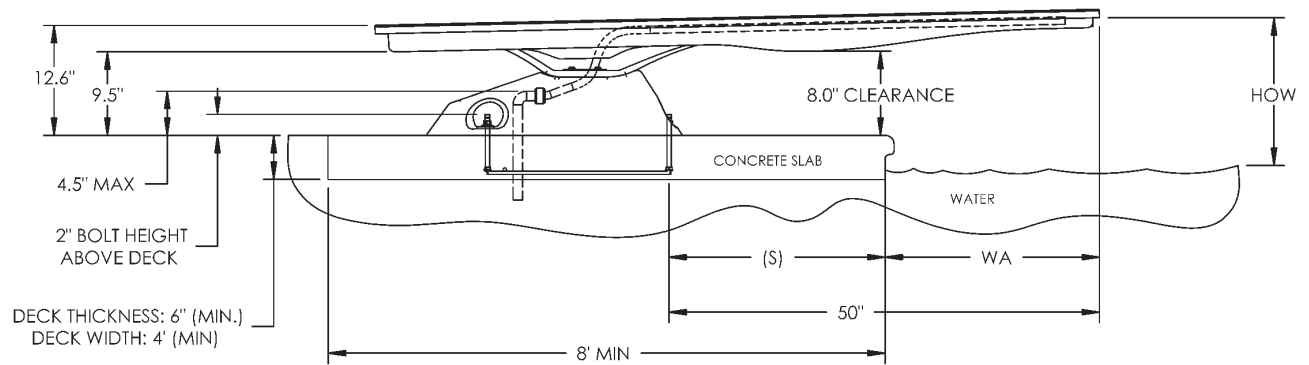

T7 Jump System

FEATURES:

- Unique 7' Diving Board Can Be Installed on Type I – Type V Pools
- Durable & Long Lasting Acrylic & Fiberglass Construction with Advanced Composite Springs
- Advanced High-Tech RTM Manufacturing
- Optional Board Fall Compatible Base
- Weight Limit = 300 lbs.
- Variety of Earth Tones & Granite Colors Available
- Suitable for Use With Salt Systems
- *Matching Products:* Designed to match the Landscape Slide products or Destination Series In-Pool Furniture perfectly for a complete designer pool look.

STANDARD COLORS

SPECIAL ORDER COLORS*