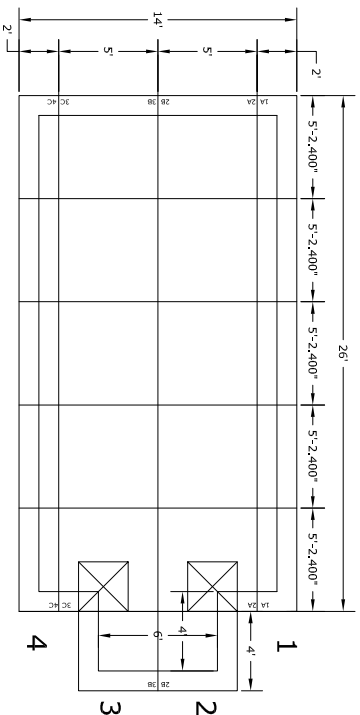

actual pool orientation