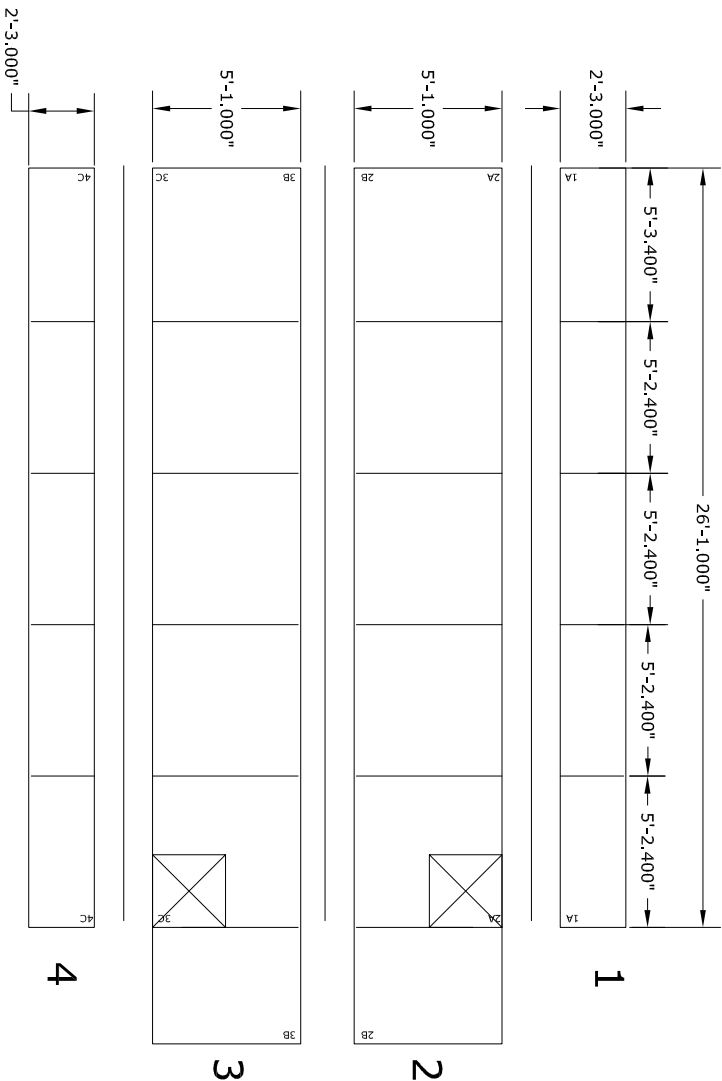

sewing orientation