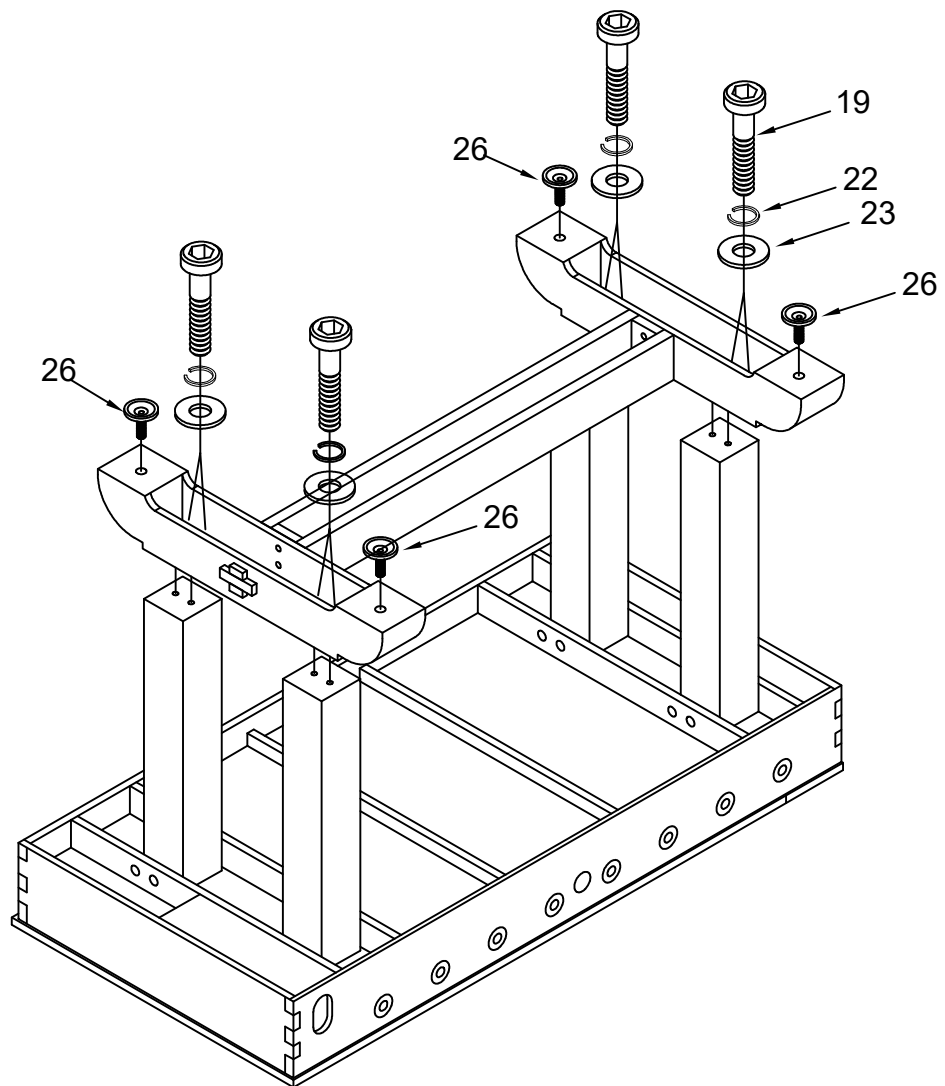

CHAMBERLAIN GAME TABLES

ASSEMBLY INSTRUCTIONS FOR FOOSBALL TABLE

PG-4007/PG-4034

Parts List

<p>#1</p>  <p>Main Cabinet 1 piece</p>	<p>#2</p>  <p>leg 4 pieces</p>	<p>#3</p>  <p>End Leg Panel 2 pieces</p>	<p>#4</p>  <p>Side Leg Panel 1 piece</p>
<p>#5</p>  <p>Two Player Rod 2 pieces</p>	<p>#6</p>  <p>Three Player Rod 4 pieces</p>	<p>#7</p>  <p>Five Player Rod 2 pieces</p>	<p>#8</p>  <p>5/8"X38MM plastic Washer 16 pieces</p>
<p>#9</p>  <p>Visit players 13 pieces</p>	<p>#10</p>  <p>Home players 13 pieces</p>	<p>#11</p>  <p>8#X1" Screw 26 pieces</p>	<p>#12</p>  <p>Lock Nut 26 pieces</p>
<p>#13</p>  <p>Rod Handle 8 pieces</p>	<p>#14</p>  <p>Bumper 16 pieces</p>	<p>#15</p>  <p>T5x15mm Screw 8 pieces</p>	<p>#16</p>  <p>Rod end cap 8 pieces</p>
<p>#17</p>  <p>F4X1/2" Screw 2 pieces</p>	<p>#18</p>  <p>Ball entry cup 2 Set</p>	<p>#19</p>  <p>5/16"X1-1/2" Bolt 8 pieces</p>	<p>#20</p>  <p>5/16"X2-1/4" Bolt 4 pieces</p>
<p>#21</p>  <p>5/16"X4-3/4" Bolt 8 pieces</p>	<p>#22</p>  <p>5/16" Washer 20 pieces</p>	<p>#23</p>  <p>5/16" Washer 20 pieces</p>	<p>#24</p>  <p>Ball 2 pieces</p>

<p>#25</p>  <p>Allen Key 1 piece</p>	<p>#26</p>  <p>Leg leveler 4 pieces</p>		
---	--	--	--

Step 1:

Step 2:

Step 3:

Step 4:

Step 5: