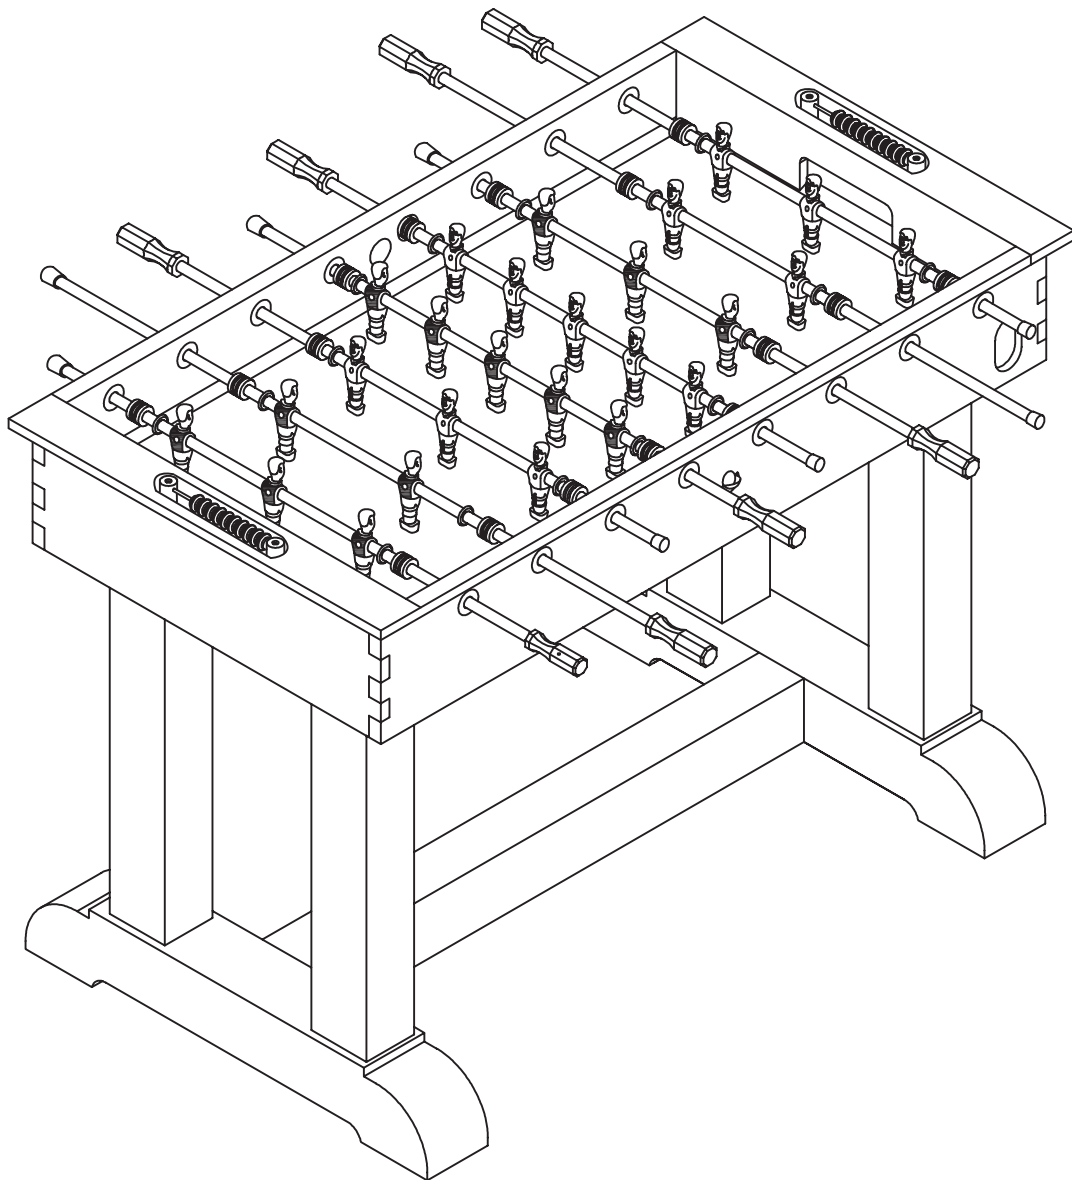

CHAMBERLAIN GAME TABLES

ASSEMBLY INSTRUCTIONS FOR FOOSBALL TABLE

PG-4007/PG-4034

Parts List

<p>#1</p>  <p>Main Cabinet 1 piece</p>	<p>#2</p>  <p>leg 4 pieces</p>	<p>#3</p>  <p>End Leg Panel 2 pieces</p>	<p>#4</p>  <p>Side Leg Panel 1 piece</p>
<p>#5</p>  <p>Two Player Rod 2 pieces</p>	<p>#6</p>  <p>Three Player Rod 4 pieces</p>	<p>#7</p>  <p>Five Player Rod 2 pieces</p>	<p>#8</p>  <p>5/8"X38MM plastic Washer 16 pieces</p>
<p>#9</p>  <p>Visit players 13 pieces</p>	<p>#10</p>  <p>Home players 13 pieces</p>	<p>#11</p>  <p>8#X1" Screw 26 pieces</p>	<p>#12</p>  <p>Lock Nut 26 pieces</p>
<p>#13</p>  <p>Rod Handle 8 pieces</p>	<p>#14</p>  <p>Bumper 16 pieces</p>	<p>#15</p>  <p>T5x15mm Screw 8 pieces</p>	<p>#16</p>  <p>Rod end cap 8 pieces</p>
<p>#17</p>  <p>F4X1/2" Screw 2 pieces</p>	<p>#18</p>  <p>Ball entry cup 2 Set</p>	<p>#19</p>  <p>5/16"X1-1/2" Bolt 8 pieces</p>	<p>#20</p>  <p>5/16"X2-1/4" Bolt 4 pieces</p>
<p>#21</p>  <p>5/16"X4-3/4" Bolt 8 pieces</p>	<p>#22</p>  <p>5/16" Washer 20 pieces</p>	<p>#23</p>  <p>5/16" Washer 20 pieces</p>	<p>#24</p>  <p>Ball 2 pieces</p>

<p>#25</p>  <p>Allen Key 1 piece</p>	<p>#26</p>  <p>Leg leveler 4 pieces</p>		
---	--	--	--

Step 1:

Step 2:

Step 3:

Step 4:

Step 5: