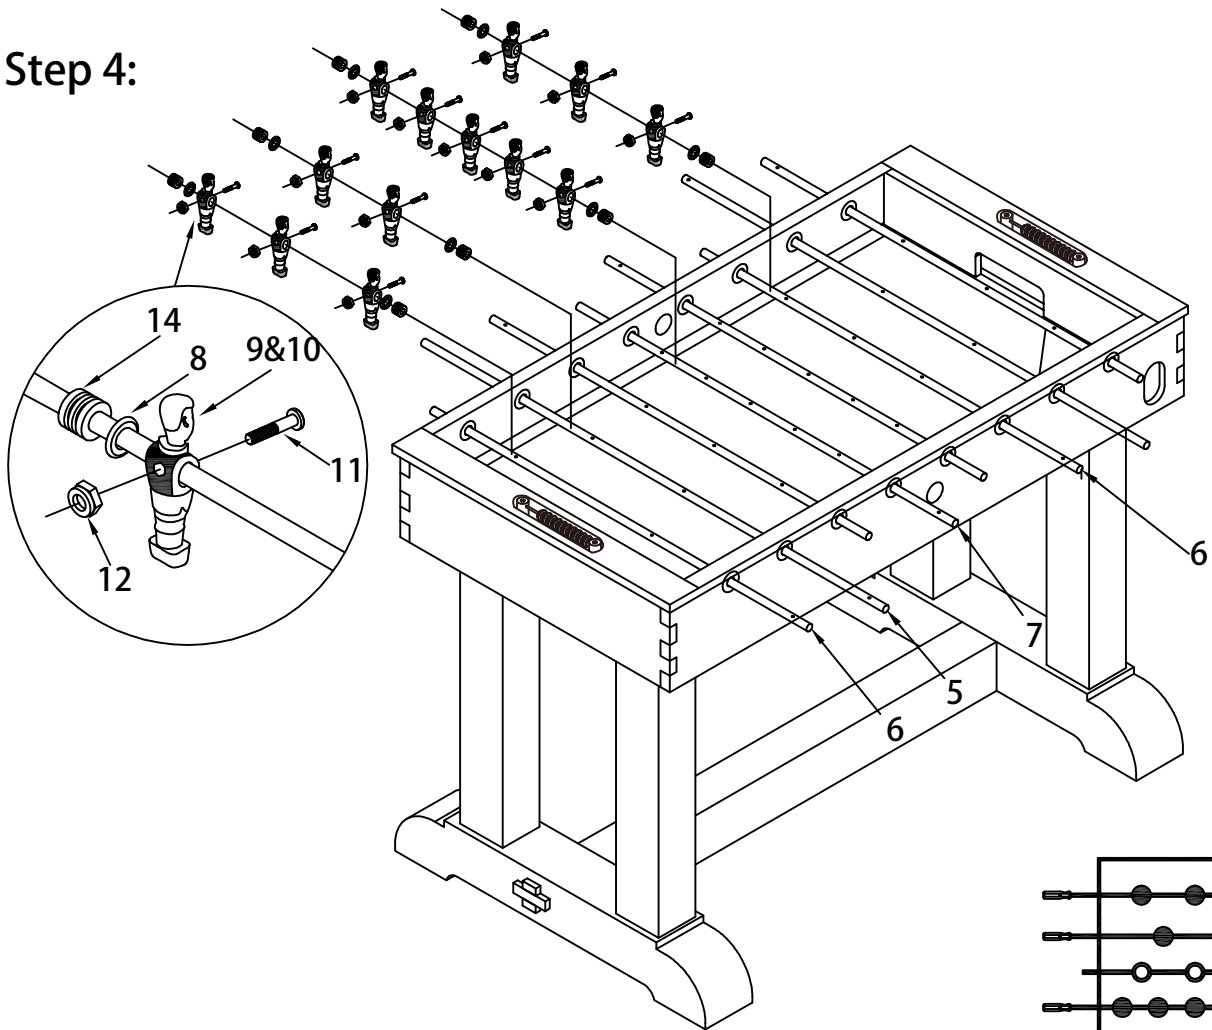

CHAMBERLAIN GAME TABLES

ASSEMBLY INSTRUCTIONS FOR FOOSBALL TABLE

PG-4007/PG-4034

Parts List

<p>#1</p>  <p>Main Cabinet 1 piece</p>	<p>#2</p>  <p>leg 4 pieces</p>	<p>#3</p>  <p>End Leg Panel 2 pieces</p>	<p>#4</p>  <p>Side Leg Panel 1 piece</p>
<p>#5</p>  <p>Two Player Rod 2 pieces</p>	<p>#6</p>  <p>Three Player Rod 4 pieces</p>	<p>#7</p>  <p>Five Player Rod 2 pieces</p>	<p>#8</p>  <p>5/8"X38MM plastic Washer 16 pieces</p>
<p>#9</p>  <p>Visit players 13 pieces</p>	<p>#10</p>  <p>Home players 13 pieces</p>	<p>#11</p>  <p>8#X1" Screw 26 pieces</p>	<p>#12</p>  <p>Lock Nut 26 pieces</p>
<p>#13</p>  <p>Rod Handle 8 pieces</p>	<p>#14</p>  <p>Bumper 16 pieces</p>	<p>#15</p>  <p>T5x15mm Screw 8 pieces</p>	<p>#16</p>  <p>Rod end cap 8 pieces</p>
<p>#17</p>  <p>F4X1/2" Screw 2 pieces</p>	<p>#18</p>  <p>Ball entry cup 2 Set</p>	<p>#19</p>  <p>5/16"X1-1/2" Bolt 8 pieces</p>	<p>#20</p>  <p>5/16"X2-1/4" Bolt 4 pieces</p>
<p>#21</p>  <p>5/16"X4-3/4" Bolt 8 pieces</p>	<p>#22</p>  <p>5/16" Washer 20 pieces</p>	<p>#23</p>  <p>5/16" Washer 20 pieces</p>	<p>#24</p>  <p>Ball 2 pieces</p>

<p>#25</p>  <p>Allen Key 1 piece</p>	<p>#26</p>  <p>Leg leveler 4 pieces</p>		
---	--	--	--

Step 1:

Step 2:

Step 3:

Step 4:

Step 5: