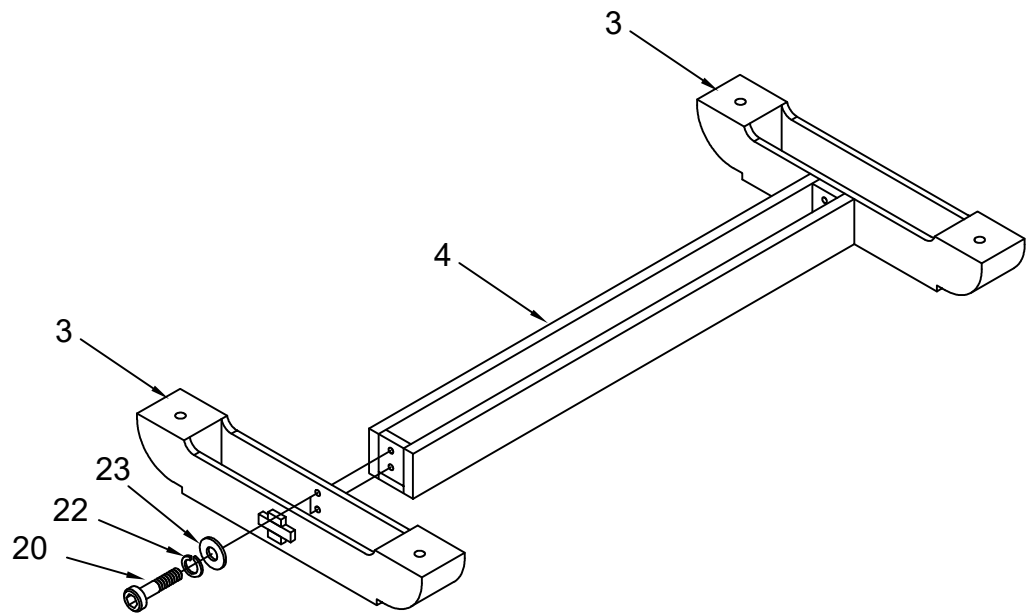

CHAMBERLAIN GAME TABLES

ASSEMBLY INSTRUCTIONS FOR FOOSBALL TABLE

PG-4007/PG-4034

Parts List

<p>#1</p>  <p>Main Cabinet 1 piece</p>	<p>#2</p>  <p>leg 4 pieces</p>	<p>#3</p>  <p>End Leg Panel 2 pieces</p>	<p>#4</p>  <p>Side Leg Panel 1 piece</p>
<p>#5</p>  <p>Two Player Rod 2 pieces</p>	<p>#6</p>  <p>Three Player Rod 4 pieces</p>	<p>#7</p>  <p>Five Player Rod 2 pieces</p>	<p>#8</p>  <p>5/8"X38MM plastic Washer 16 pieces</p>
<p>#9</p>  <p>Visit players 13 pieces</p>	<p>#10</p>  <p>Home players 13 pieces</p>	<p>#11</p>  <p>8#X1" Screw 26 pieces</p>	<p>#12</p>  <p>Lock Nut 26 pieces</p>
<p>#13</p>  <p>Rod Handle 8 pieces</p>	<p>#14</p>  <p>Bumper 16 pieces</p>	<p>#15</p>  <p>T5x15mm Screw 8 pieces</p>	<p>#16</p>  <p>Rod end cap 8 pieces</p>
<p>#17</p>  <p>F4X1/2" Screw 2 pieces</p>	<p>#18</p>  <p>Ball entry cup 2 Set</p>	<p>#19</p>  <p>5/16"X1-1/2" Bolt 8 pieces</p>	<p>#20</p>  <p>5/16"X2-1/4" Bolt 4 pieces</p>
<p>#21</p>  <p>5/16"X4-3/4" Bolt 8 pieces</p>	<p>#22</p>  <p>5/16" Washer 20 pieces</p>	<p>#23</p>  <p>5/16" Washer 20 pieces</p>	<p>#24</p>  <p>Ball 2 pieces</p>

<p>#25</p>  <p>Allen Key 1 piece</p>	<p>#26</p>  <p>Leg leveler 4 pieces</p>		
---	--	--	--

Step 1:

Step 2:

Step 3:

Step 4:

Step 5: