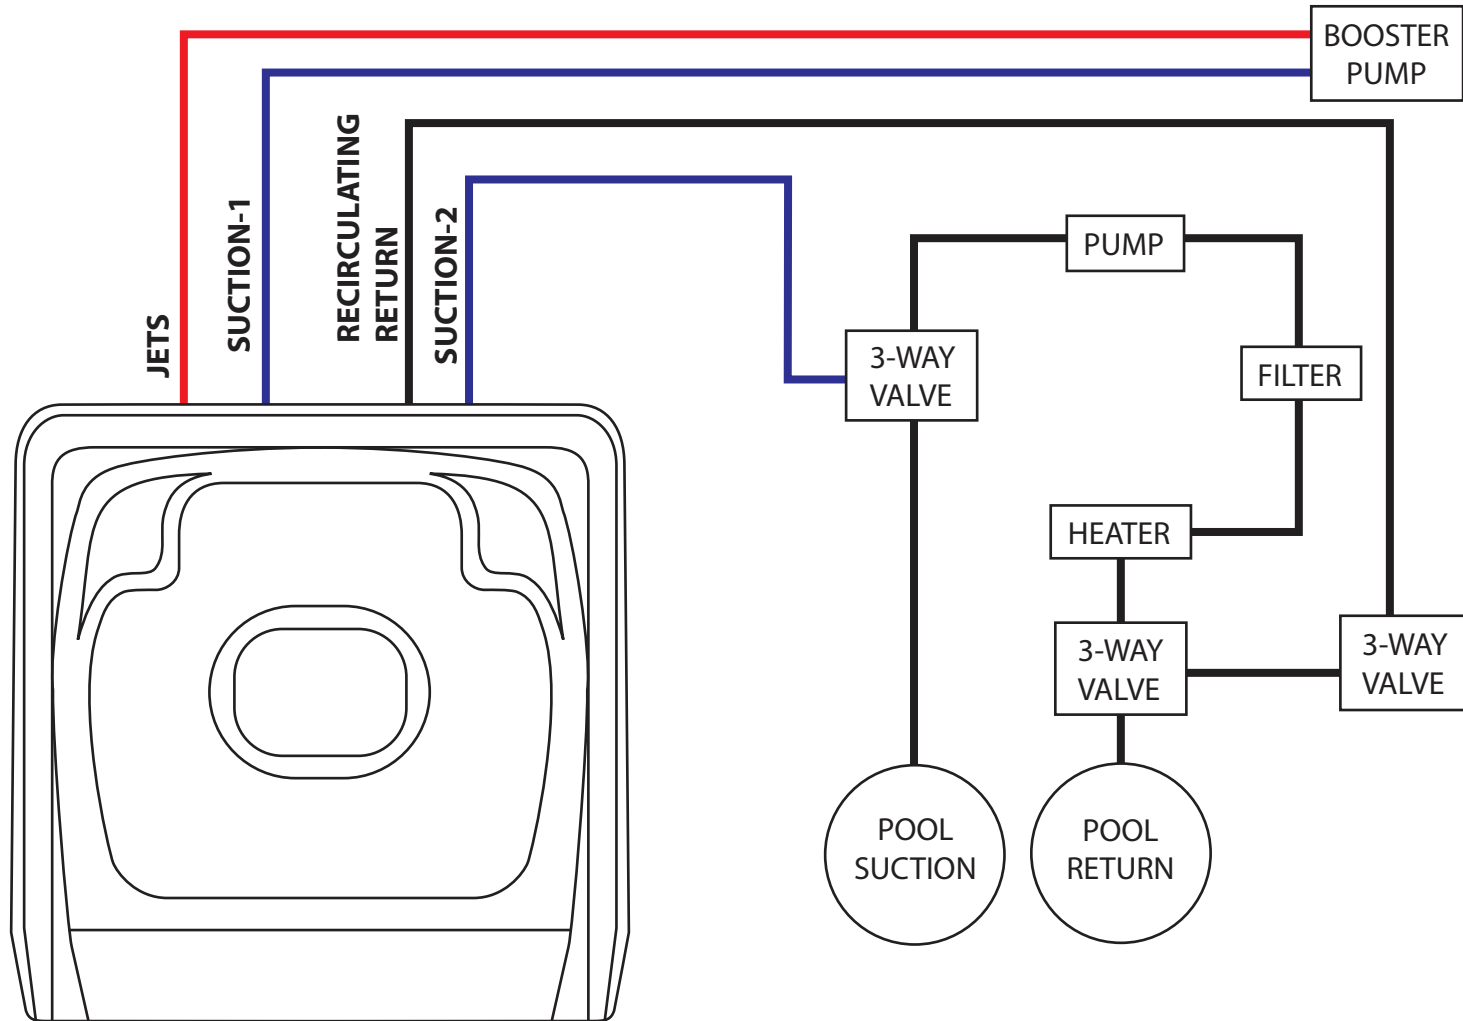

OASIS SPA PLUMBING SCHEMATIC

DUAL PUMP SYSTEM WITH 3-WAY VALVES

SUCTION LINE/BLUE 2" FLEX

JETS/RED 2" FLEX

RECIRCULATING RETURN/WHITE 2" FLEX

ALPS MANUFACTURING