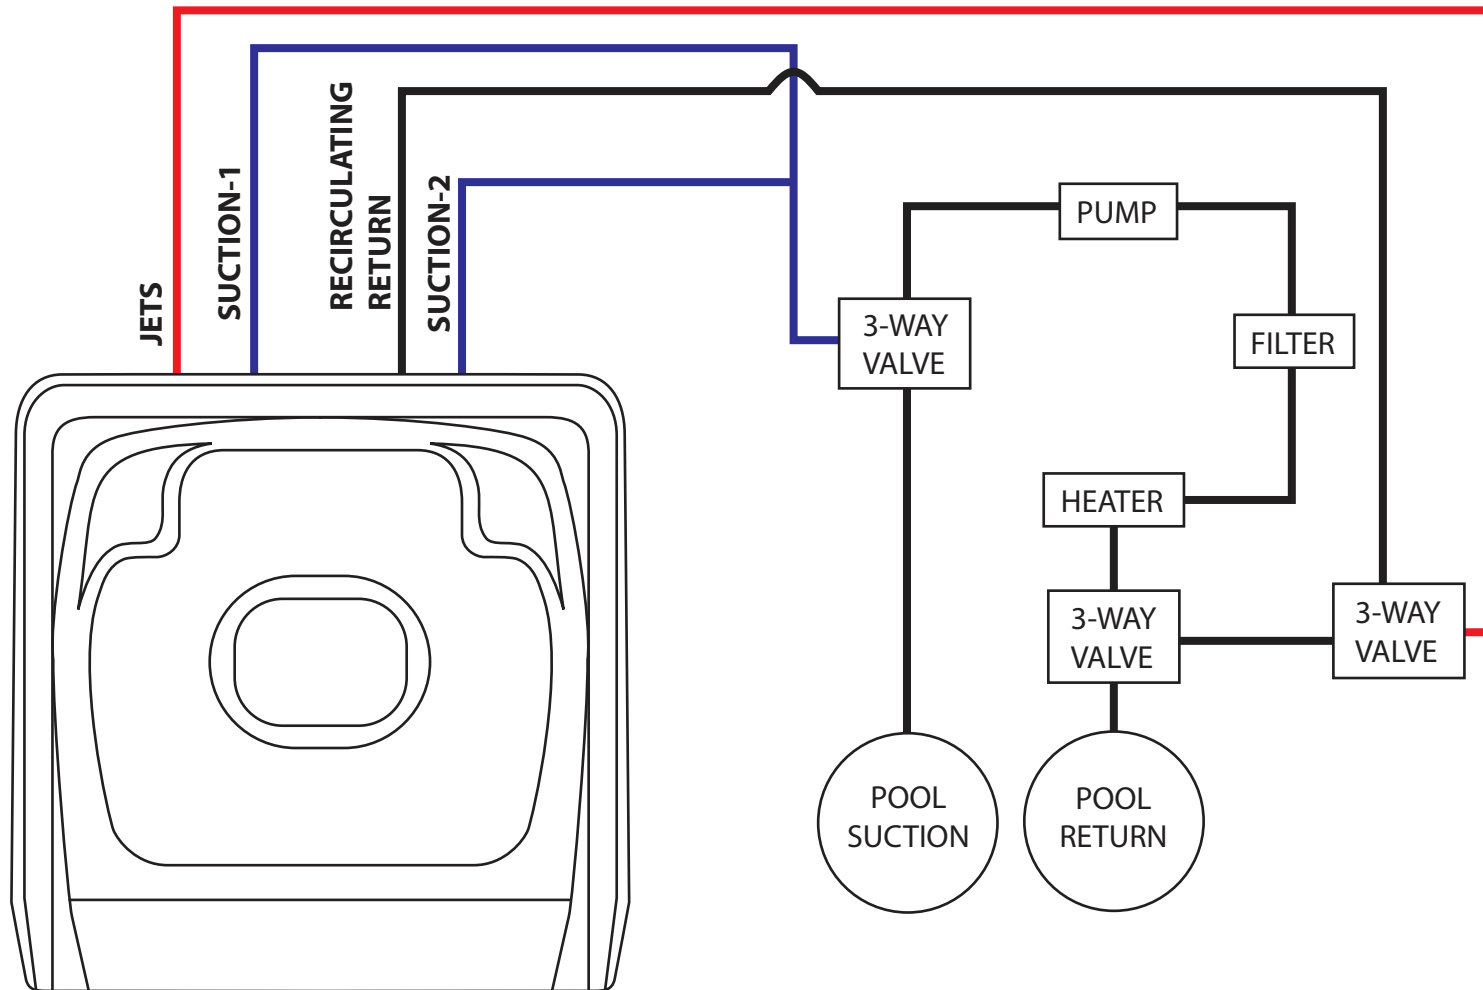

OASIS SPA PLUMBING SCHEMATIC

SINGLE PUMP SYSTEM WITH 3-WAY VALVES

SUCTION LINE/BLUE 2" FLEX

JETS/RED 2" FLEX

RECIRCULATING RETURN/WHITE 2" FLEX

ALPS MANUFACTURING