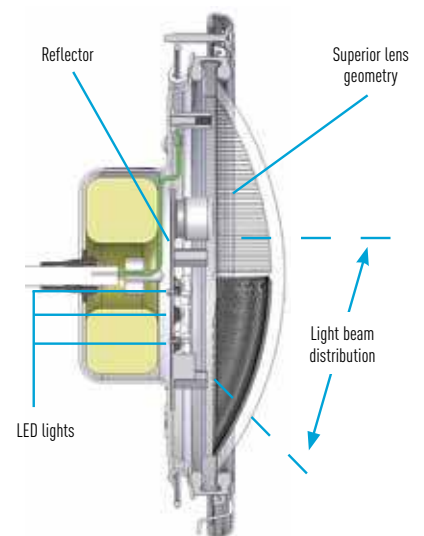

Drawing shows lens and reflector design which combine to provide superior light beam distribution

UL listed only when using Pentair niches for use in swimming pools, spas and water fountains