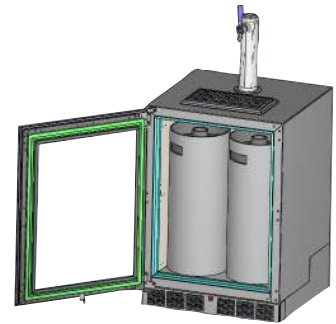

**(1) 1/4
barrel**