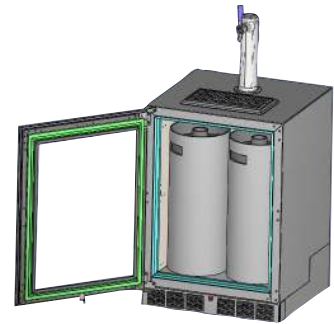

**(1) 1/4
barrel**