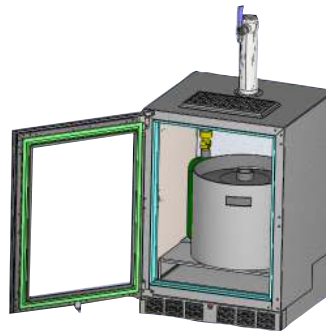

24"

24" Signature Series