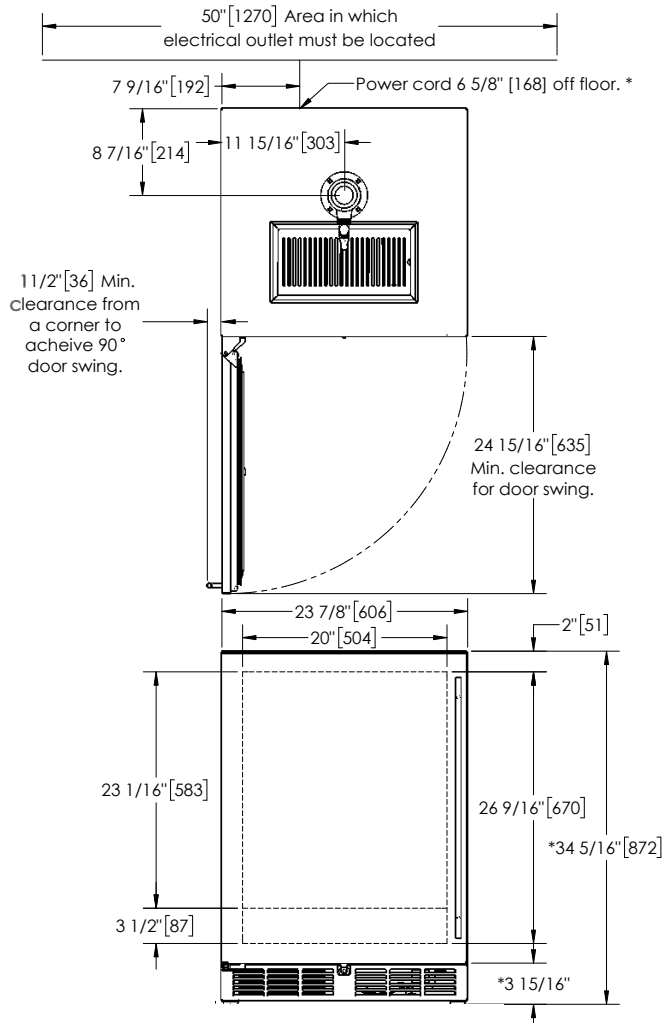

HC24TB/TO FEATURES

- Available with stainless steel solid door or panel ready solid door
- Industry Exclusive Perlick patented stainless steel 630SS Forward Sealing Beer Faucet
- Air-cooled tower keeps beer cold from keg to tap
- Stores (1) 1/4 barrel or (2) 1/6 barrels
- Complete, self-contained beer system
- Portable drainer; no plumbing required
- 1- or 2- faucet tapping kit
- Low profile coupler for "D" system keg values and 630SS standard beer faucet included
- Beer Dispenser temperature 33° - 42°F

One 1/4 barrel
(standard or slim)

Two 1/6 barrel

PRODUCT SPECIFICATIONS

Product Width	23-7/8" (606 mm.)
Product Height	34-1/4" (870 mm.)
Product Depth	24" (610 mm.)
Opening Width	24" (610 mm.)
Opening Height	34-1/2" (876 mm.)
Opening Depth**	24-7/8" (632 mm.)
Refrigerated Volume	5.2 cu. ft.
Door Swing Clearance	25" (635 mm.) minimum
Electrical	115V, 60Hz., 1 Phase, 2.3 amps
Compressor	525 BTU, standard
Plumbing	None Required
Annual Energy Usage	305 kWh
Shipping Weight	222 lbs (100.7 kg.)

** Includes 7/8" plug clearance. To achieve 24" depth, you must recess the plug into the wall directly behind the unit.

INDOOR MODELS

HC24TB-3-1L#*	Stainless steel solid door, hinge left
HC24TB-3-2L#*†	Panel ready solid door, hinge left

OUTDOOR MODELS

HC24TO-3-1L#*	Stainless steel solid door, hinge left
HC24TO-3-2L#*†	Panel ready solid door, hinge left

* Also available hinge right (R)

Add 1 for single faucet, 2 for two faucet

† This unit comes ready to accept customer-provided overlay panel and handle