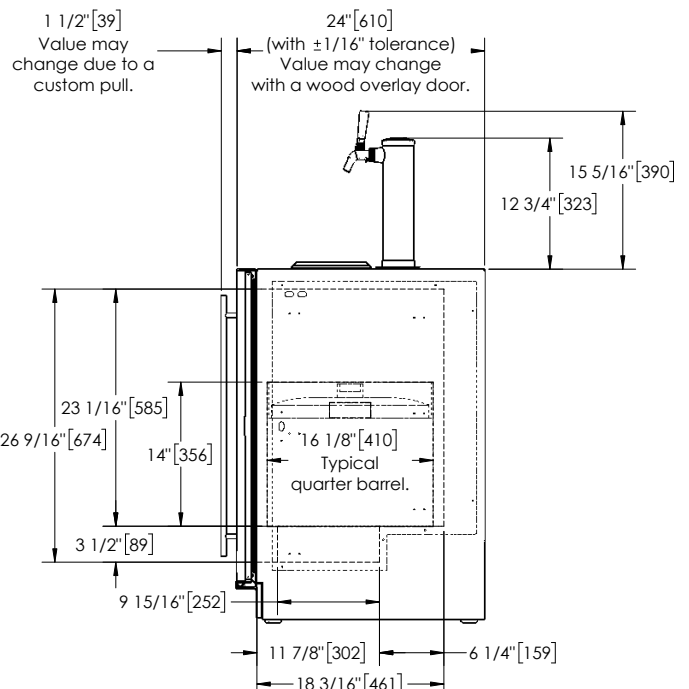

OPTIONAL ACCESSORIES

(L)	Factory Installed Lock
66736	Caster Kit for HP24/HC24/HA24 models
63797	Beer Dispenser Cleaning Kit
40030S	Keg Coupler, Lo-Boy "S" Series
308-40C	Faucet Lock for C-Series 630SS Beer Faucets
BLC4/32	Beer Dispenser Sanitizer (4oz. or 32 oz.)

Perlick accessories are available for purchase through an authorized Perlick dealer. For a full list of accessories and to find a dealer near you, visit perlick.com/residential

* - Leg leveler can add 3/4" [19] to these dimensions when fully extended.