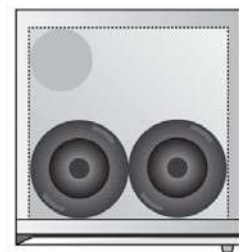

24" C-SERIES BEER DISPENSER

HC24TB-3-*** 24" INDOOR MODEL

HC24TO-3-*** 24" OUTDOOR MODEL

Single Faucet Indoor

Two Faucet Indoor

630SS Forward Sealing
Beer Faucet

GENERAL C-SERIES FEATURES

- **Industry Exclusive** front-vented RAPIDcool forced-air refrigeration system provides best-in-class cooling performance
- Commercial-grade stainless steel interior. Indoor models have black vinyl clad exterior; outdoor models have stainless steel exterior
- All models available with stainless steel or panel ready door. Panel ready doors come ready to accept customer-supplied overlay and handle
- Zero-clearance hinging allows for abutment with surrounding cabinetry
- Interior light and digital control
- Comprehensive Full Three Year Warranty plus additional three years on sealed system

HC24TB/TO FEATURES

- Available with stainless steel solid door or panel ready solid door
- Industry Exclusive Perlick patented stainless steel 630SS Forward Sealing Beer Faucet
- Air-cooled tower keeps beer cold from keg to tap
- Stores (1) 1/4 barrel or (2) 1/6 barrels
- Complete, self-contained beer system
- Portable drainer; no plumbing required
- 1- or 2- faucet tapping kit
- Low profile coupler for "D" system keg values and 630SS standard beer faucet included
- Beer Dispenser temperature 33° - 42°F

One 1/4 barrel
(standard or slim)

Two 1/6 barrel

PRODUCT SPECIFICATIONS

Product Width	23-7/8" (606 mm.)
Product Height	34-1/4" (870 mm.)
Product Depth	24" (610 mm.)
Opening Width	24" (610 mm.)
Opening Height	34-1/2" (876 mm.)
Opening Depth**	24-7/8" (632 mm.)
Refrigerated Volume	5.2 cu. ft.
Door Swing Clearance	25" (635 mm.) minimum
Electrical	115V, 60Hz., 1 Phase, 2.3 amps
Compressor	525 BTU, standard
Plumbing	None Required
Annual Energy Usage	305 kWh
Shipping Weight	222 lbs (100.7 kg.)