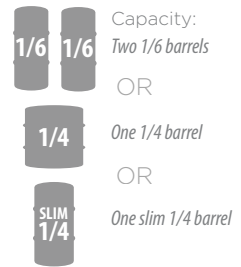

-1 Stainless Steel Solid Door
 -2 Fully Integrated Solid Door *

24" SIGNATURE SERIES (Single Faucet Models)

-1 Stainless Steel Solid Door
 -2 Fully Integrated Solid Door *

-1 Stainless Steel Solid Door
 -2 Fully Integrated Solid Door *