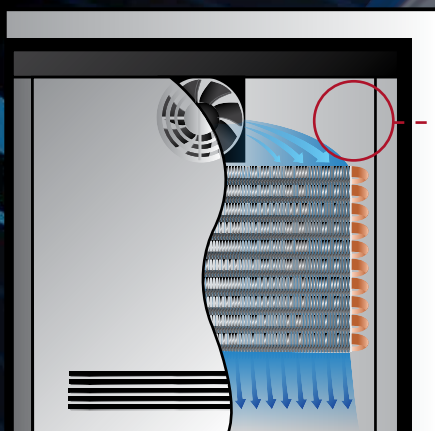

THE MOST INNOVATIVE REFRIGERATION SYSTEM IN THE **INDUSTRY**

Perlick has refrigeration down to a science. With a century's worth of experience in designing, engineering, and manufacturing bar and beverage refrigeration for the commercial market, we've mastered the art of building cutting edge refrigeration systems that balance power and precision. **All Perlick models boast RAPIDcool forced-air refrigeration, providing the industry's fastest product temperature pulldown and unmatched temperature consistency.** Read on to learn how Perlick compares to competitor refrigeration systems.

PERLICK RAPIDCOOL FORCED-AIR REFRIGERATION

7x

AIR IS BLOWN WITH A POWERFUL FAN THROUGH THOUSANDS OF ALUMINUM FINN, PROVIDING SUPERIOR COOLING WITH 7X THE COOLING SURFACE COMPARED TO COLD PLATE MODELS