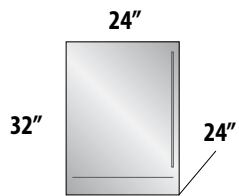

24" ADA-COMPLIANT SERIES

-1 Stainless Steel Solid Door
-2 Fully Integrated Solid Door*