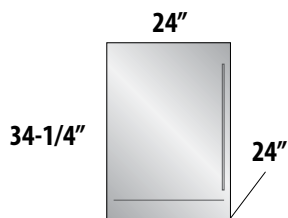

24" SIGNATURE SERIES (Two Faucet Models)

-1 Stainless Steel Solid Door
 -2 Fully Integrated Solid Door *

-1 Stainless Steel Solid Door
 -2 Fully Integrated Solid Door *

24" C-SERIES (Single and Two Faucet Models)