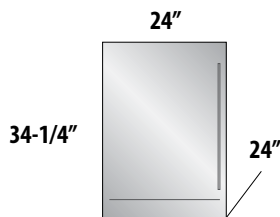

24" SIGNATURE SERIES (Single Zone Models)

-1 Stainless Steel Solid Door
-2 Fully Integrated Solid Door *