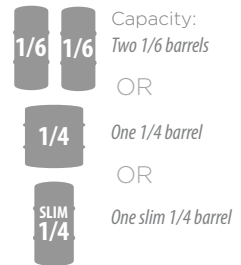

-1 Stainless Steel Solid Door
-2 Fully Integrated Solid Door *

-1 Stainless Steel Solid Door
-2 Fully Integrated Solid Door *