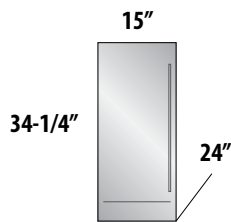

AVAILABLE MODELS

For **product specs and quick reference**, see page 26
 For **complete model number listing**, see pages 28-35

 **OUTDOOR MODELS AVAILABLE**

15" SIGNATURE SERIES

-1 Stainless Steel Solid Door
 -2 Fully Integrated Solid Door *