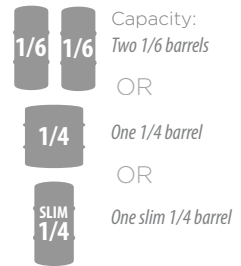

-1 Stainless Steel Solid Door
-2 Fully Integrated Solid Door *

-1 Stainless Steel Solid Door
-2 Fully Integrated Solid Door *