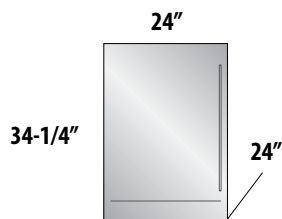

24" C-SERIES

-1 Stainless Steel Solid Door
-2 Fully Integrated Solid Door *