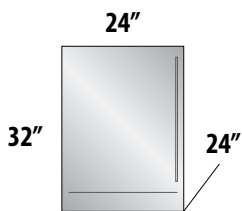

24" ADA-COMPLIANT SERIES

-1 Stainless Steel Solid Door
-2 Fully Integrated Solid Door *

-3 Stainless Steel Glass Door
-4 Fully Integrated Glass Door *

* This model comes ready to accept custom panel