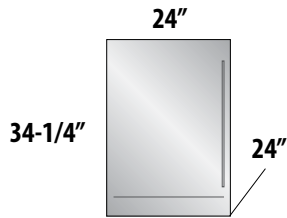

24" SIGNATURE SERIES (Single Faucet Models)

-1 Stainless Steel Solid Door
-2 Fully Integrated Solid Door *

-1 Stainless Steel Solid Door
-2 Fully Integrated Solid Door *