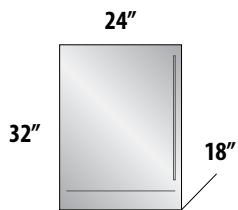

SIGNATURE SERIES SOTTILE

-1 Stainless Steel Solid Door
-2 Fully Integrated Solid Door *

-3 Stainless Steel Glass Door
-4 Fully Integrated Glass Door *