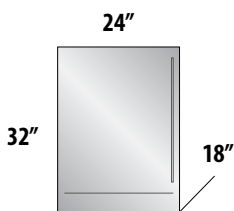

24" SIGNATURE SERIES (Dual Zone Models)

-1 Stainless Steel Solid Door
-2 Fully Integrated Solid Door *

-3 Stainless Steel Glass Door
-4 Fully Integrated Glass Door *

SIGNATURE SERIES SOTTILE

-1 Stainless Steel Solid Door
-2 Fully Integrated Solid Door *