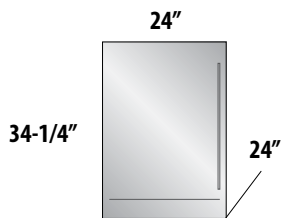

 **OUTDOOR MODELS AVAILABLE**

24" SIGNATURE SERIES (Single Zone Models)

-1 Stainless Steel Solid Door
 -2 Fully Integrated Solid Door *

-5 Stainless Steel Drawers
 -6 Fully Integrated Drawers *

24" SIGNATURE SERIES (Dual-Zone Models)