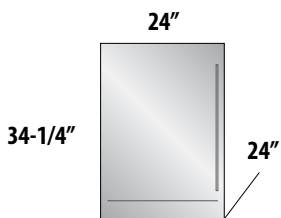

 **OUTDOOR MODELS AVAILABLE**

24" SIGNATURE SERIES (Single Zone Models)

-1 Stainless Steel Solid Door
 -2 Fully Integrated Solid Door *

-5 Stainless Steel Drawers
 -6 Fully Integrated Drawers *

24" SIGNATURE SERIES (Dual-Zone Models)