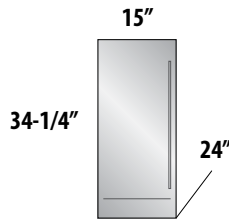

AVAILABLE MODELS

For **product specs and quick reference**, see page 26
 For **complete model number listing**, see pages 28-35

 **OUTDOOR MODELS AVAILABLE**

15" SIGNATURE SERIES

-1 Stainless Steel Solid Door
 -2 Fully Integrated Solid Door *