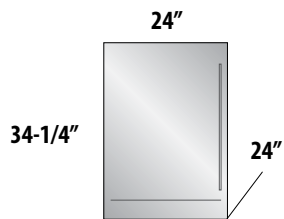

QUICK REF / MODEL INFO

SIGNATURE SERIES SOTTILE

-1 Stainless Steel Solid Door
-2 Fully Integrated Solid Door *

-3 Stainless Steel Glass Door
-4 Fully Integrated Glass Door *

24" C-SERIES

-1 Stainless Steel Solid Door
-2 Fully Integrated Solid Door *