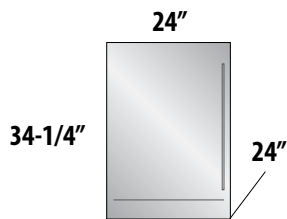

24" SIGNATURE SERIES (Two Faucet Models)