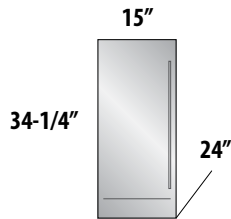

15" SIGNATURE SERIES

-1 Stainless Steel Solid Door
-2 Fully Integrated Solid Door *

-3 Stainless Steel Glass Door
-4 Fully Integrated Glass Door *

-5 Stainless Steel Drawers
-6 Fully Integrated Drawers *