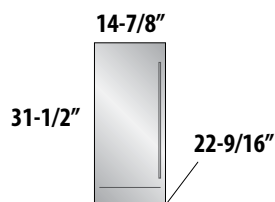

ADA-COMPLIANT SERIES

S - Stainless Steel Solid Door
W - Fully Integrated Solid Door *

* This model comes ready to accept custom panel