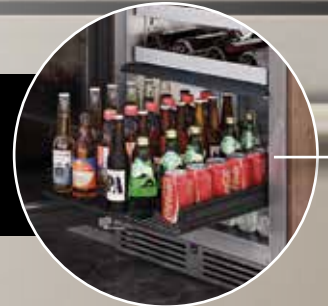

Stock and retrieve product with ease with adjustable **Full-Extension Pullout Shelves** for all models – including refrigerators