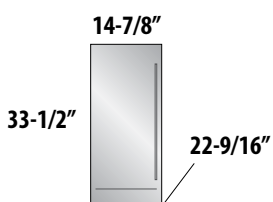

15" SIGNATURE SERIES

S - Stainless Steel Solid Door
W - Fully Integrated Solid Door *