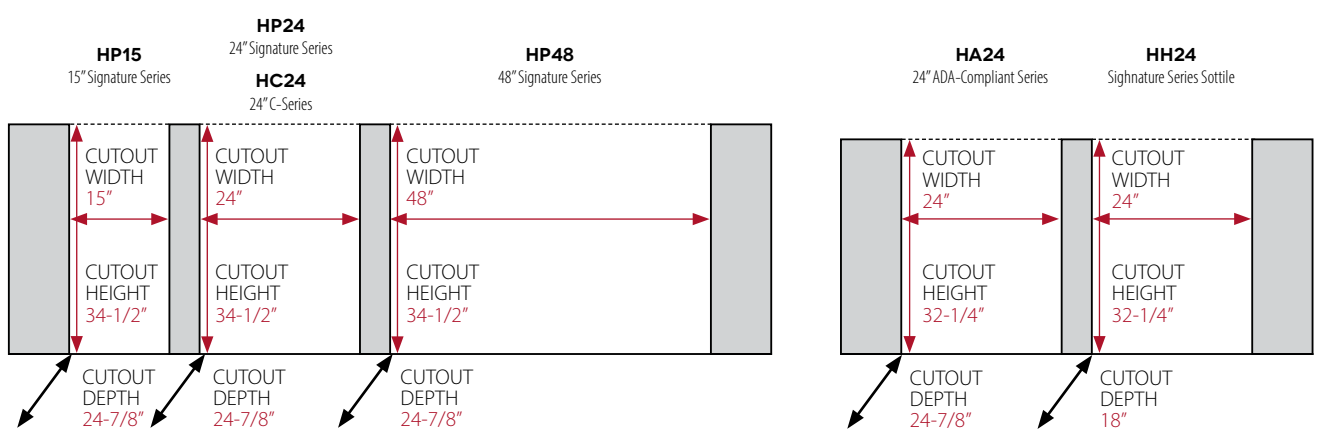

FREEZERS

Model & Series	Overall Dimensions (W x D x H)	Shelving (door models only)	Capacity	Temperature Range	Door Styles Available	Outdoor Model
24" Signature Series HP24FS-3	23-7/8" x 24" x 34-1/4"	2 full-extension pullout shelves	5.3 cu. ft.	-10° - 10°F	1 | 2 | 5 | 6	HP24FO-3
24" Signature Series (Freezer/Refrigerator Drawers) HP24ZS-3	23-7/8" x 24" x 34-1/4"	N/A	5.0 cu. ft.	Lower (-10° - 10°F) / Upper (30° - 42°F)	5 | 6	HP24ZO-3
24" ADA-Compliant Series HA24FB-3	23-7/8" x 24" x 32"	2 full-extension pullout shelves	4.8 cu. ft.	-10° - 10°F	1 | 2 | 5 | 6	N/A

CLEAR ICE MAKERS

Model & Series	Overall Dimensions (W x D x H)	Ice Production (per 24 hours)	Storage Capacity	Door Styles Available	Outdoor Model
15" Signature Series H50IMS	14-7/8" x 22-5/8" x 33-1/2"	Up to 55 lbs	22 lbs	1 | 2 | N/A	Same
15" ADA-Compliant Series H50IMS-AD	14-7/8" x 22-5/8" x 31-1/2"	Up to 55 lbs	22 lbs	1 | 2 | N/A	Same

ROUGH OPENING DIMENSIONS

* HH24 models have a recessed plug for a true 18" depth