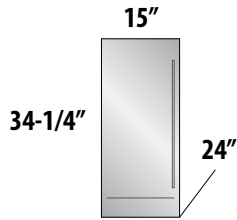

AVAILABLE MODELS

For **product specs and quick reference**, see page 27
 For **complete model number listing**, see pages 28-35

 **OUTDOOR
 MODELS AVAILABLE**

15" SIGNATURE SERIES

-1 Stainless Steel Solid Door
 -2 Fully Integrated Solid Door *