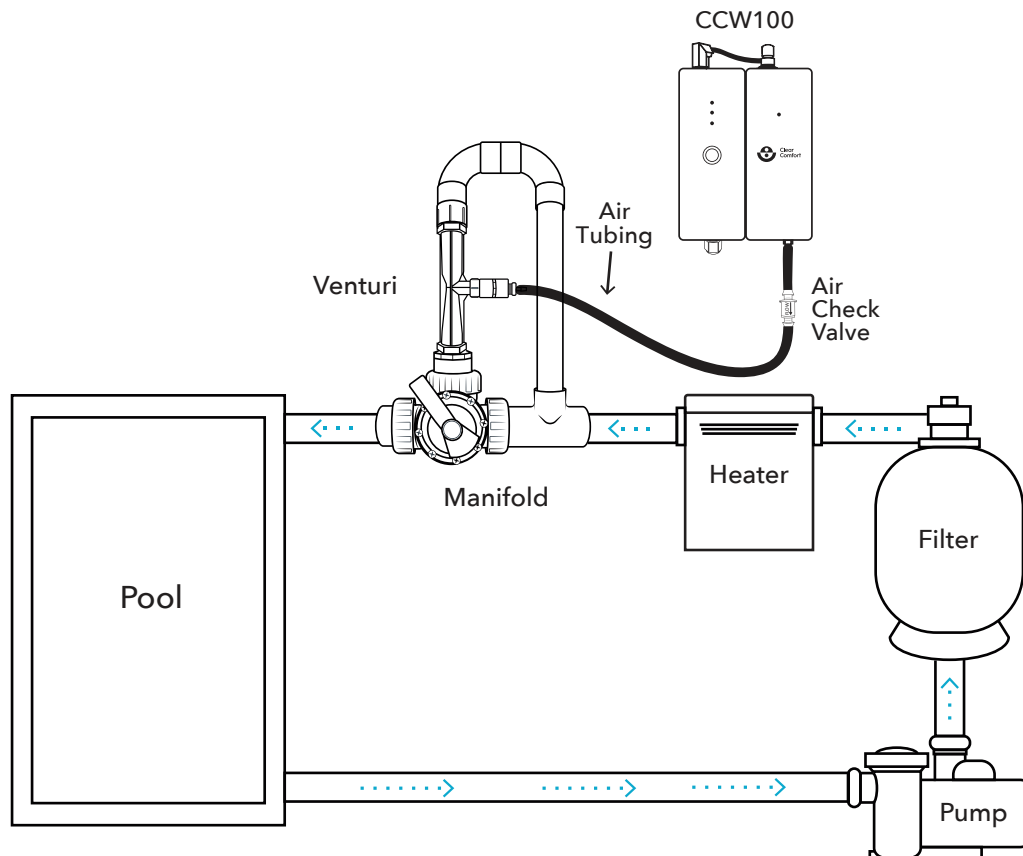

# CLEAR COMFORT: Full System Diagram

## CCW100 Manifold Injection

### MANIFOLD INJECTION

Clear Comfort systems can be installed with passive or active venturi injection in the main return line after all other pool equipment (pump, filter and heater).

For additional questions on installation of the Clear Comfort system, please refer to "System Installation and Operation Manual," or call Clear Comfort's installation professionals.