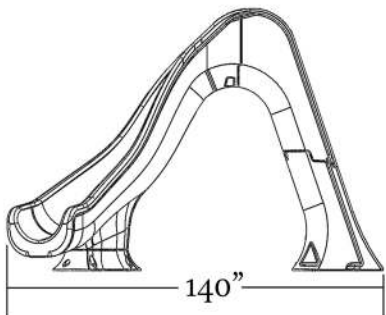

## Granite Finish Options

Sandstone

Gray

Colors may vary from swatches due to printing/scanning technology

Model No.	Description	Width	Length	Height
GPPSTW-GRAY-R	GRAY RIGHT			
GPPSTW-GRAY-L	GRAY LEFT			
GPPSTW-SAND-R	SANDSTONE RIGHT			
GPPSTW-SAND-L	SANDSTONE LEFT	65"	140"	92"
GPPSTW-GRAY-R-LED	GRAY RIGHT W/LIGHT PKG	165cm	356cm	233cm
GPPSTW-GRAY-L-LED	GRAY LEFT W/LIGHT PKG			
GPPSTW-SAND-R-LED	SANDSTONE RIGHT W/LIGHT PKG			
GPPSTW-SAND-L-LED	SANDSTONE LEFT W/LIGHT PKG			