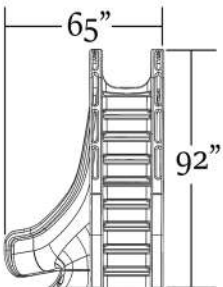

## Granite Finish Options

Sandstone

Gray

Colors may vary from swatches due to printing/scanning technology

Model No.	Description	Width	Length	Height
GPPSTW-GRAY-R	GRAY RIGHT			
GPPSTW-GRAY-L	GRAY LEFT			
GPPSTW-SAND-R	SANDSTONE RIGHT			
GPPSTW-SAND-L	SANDSTONE LEFT	65"	140"	92"
GPPSTW-GRAY-R-LED	GRAY RIGHT W/LIGHT PKG	165cm	356cm	233cm
GPPSTW-GRAY-L-LED	GRAY LEFT W/LIGHT PKG			
GPPSTW-SAND-R-LED	SANDSTONE RIGHT W/LIGHT PKG			
GPPSTW-SAND-L-LED	SANDSTONE LEFT W/LIGHT PKG			