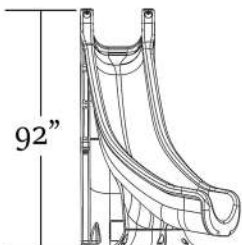

## Granite Finish Options

Sandstone

Gray

Colors may vary from swatches due to printing/scanning technology

Model No.	Description	Width	Length	Height
GPPSTW-GRAY-R	GRAY RIGHT			
GPPSTW-GRAY-L	GRAY LEFT			
GPPSTW-SAND-R	SANDSTONE RIGHT			
GPPSTW-SAND-L	SANDSTONE LEFT	65"	140"	92"
GPPSTW-GRAY-R-LED	GRAY RIGHT W/LIGHT PKG	165cm	356cm	233cm
GPPSTW-GRAY-L-LED	GRAY LEFT W/LIGHT PKG			
GPPSTW-SAND-R-LED	SANDSTONE RIGHT W/LIGHT PKG			
GPPSTW-SAND-L-LED	SANDSTONE LEFT W/LIGHT PKG			