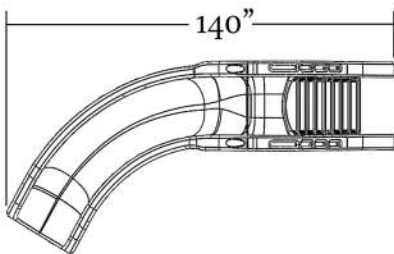

## Granite Finish Options

Sandstone

Gray

Colors may vary from swatches due to printing/scanning technology

Model No.	Description	Width	Length	Height
GPPSTW-GRAY-R	GRAY RIGHT			
GPPSTW-GRAY-L	GRAY LEFT			
GPPSTW-SAND-R	SANDSTONE RIGHT			
GPPSTW-SAND-L	SANDSTONE LEFT	65"	140"	92"
GPPSTW-GRAY-R-LED	GRAY RIGHT W/LIGHT PKG	165cm	356cm	233cm
GPPSTW-GRAY-L-LED	GRAY LEFT W/LIGHT PKG			
GPPSTW-SAND-R-LED	SANDSTONE RIGHT W/LIGHT PKG			
GPPSTW-SAND-L-LED	SANDSTONE LEFT W/LIGHT PKG			