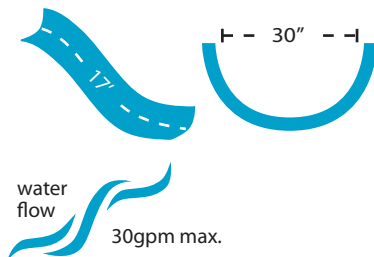

BigRide™

With its long, extra deep runway and cascades of rushing water, the BigRide is a perfect landscape slide.

- 5'6" in height
- Available with a right or left curved flume
- Accommodates sliders up to 250 lbs/113kg
- 30 gpm max. water delivery system can be plumbed through the pool's return line
- Heavy-duty fiberglass gelcoat construction for maximum durability
- Designed for quick, easy assembly with a 3-piece flume for easy assembly and shipping
- Intended for in-ground residential swimming pools only

Slide Color

TAUPE

PEWTER GRAY

Due to printing technology, actual color may differ.

Adult supervision required at all times when children are using this slide.

Flume Details

Model No.	Description	Shipping (Class 300)			
		Weight	Length	Width	Height
BR-2R-TP	Taupe, Right Curve	300 lbs 137kg	77" 183cm	53" 135cm	44" 112cm
BR-2L-TP	Taupe, Left Curve				
BR-2R-PG	Pewter Gray, Right Curve				
BR-2L-PG	Pewter Gray, Left Curve				