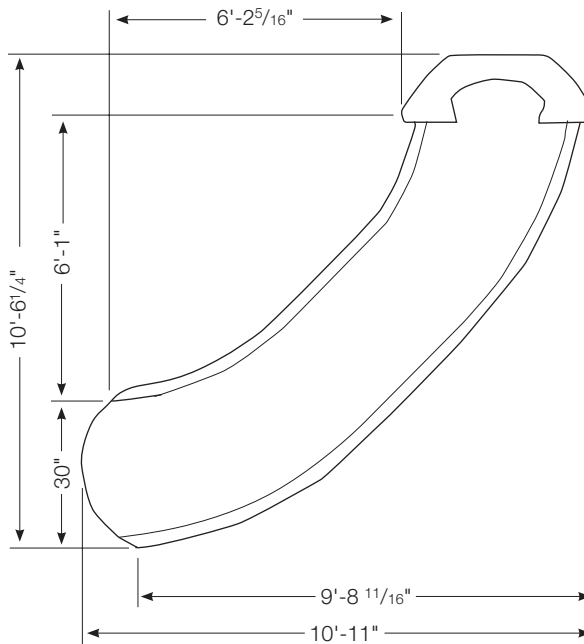

BigRide™

With its long, extra deep runway and cascades of rushing water, the BigRide is a perfect landscape slide.

- 5'6" in height
- Available with a right or left curved flume
- Accommodates sliders up to 250 lbs/113kg
- 30 gpm max. water delivery system can be plumbed through the pool's return line
- Heavy-duty fiberglass gelcoat construction for maximum durability
- Designed for quick, easy assembly with a 3-piece flume for easy assembly and shipping
- Intended for in-ground residential swimming pools only

Slide Color

TAUPE

PEWTER GRAY

Due to printing technology, actual color may differ.

Adult supervision required at all times when children are using this slide.

Flume Details

Model No.	Description	Shipping (Class 300)			
		Weight	Length	Width	Height
BR-2R-TP	Taupe, Right Curve	300 lbs 137kg	77" 183cm	53" 135cm	44" 112cm
BR-2L-TP	Taupe, Left Curve				
BR-2R-PG	Pewter Gray, Right Curve				
BR-2L-PG	Pewter Gray, Left Curve				