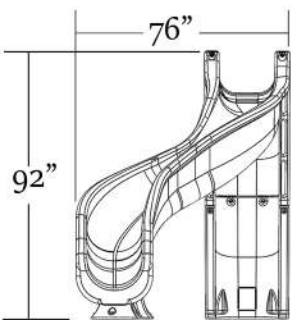

Deep S- Shaped Flume for a Fun & Safe Sliding

- Enclosed Plumbing for Clean Look
- Easy Assembly and Installation
- Intended for In-ground use on Residential Swimming Pools Only
- Accommodates Riders up to 275lbs/124kg

Adult supervision is required at all times when children are using the Rip Tide Slide.

23" Wide Flume

Granite Finish Options

Sandstone

Gray

Model No.	Description	Width	Length	Height
GPPSRT-GRAY-R	GRAY RIGHT	76"	148"	92"
GPPSRT-GRAY-L	GRAY LEFT			
GPPSRT-SAND-R	SANDSTONE RIGHT			
GPPSRT-SAND-L	SANDSTONE LEFT			
GPPSRT-GRAY-R-LED	GRAY RIGHT W/LIGHT PKG	193cm	376cm	233cm
GPPSRT-GRAY-L-LED	GRAY LEFT W/LIGHT PKG			
GPPSRT-SAND-R-LED	SANDSTONE RIGHT W/LIGHT PKG			
GPPSRT-SAND-L-LED	SANDSTONE LEFT W/LIGHT PKG			