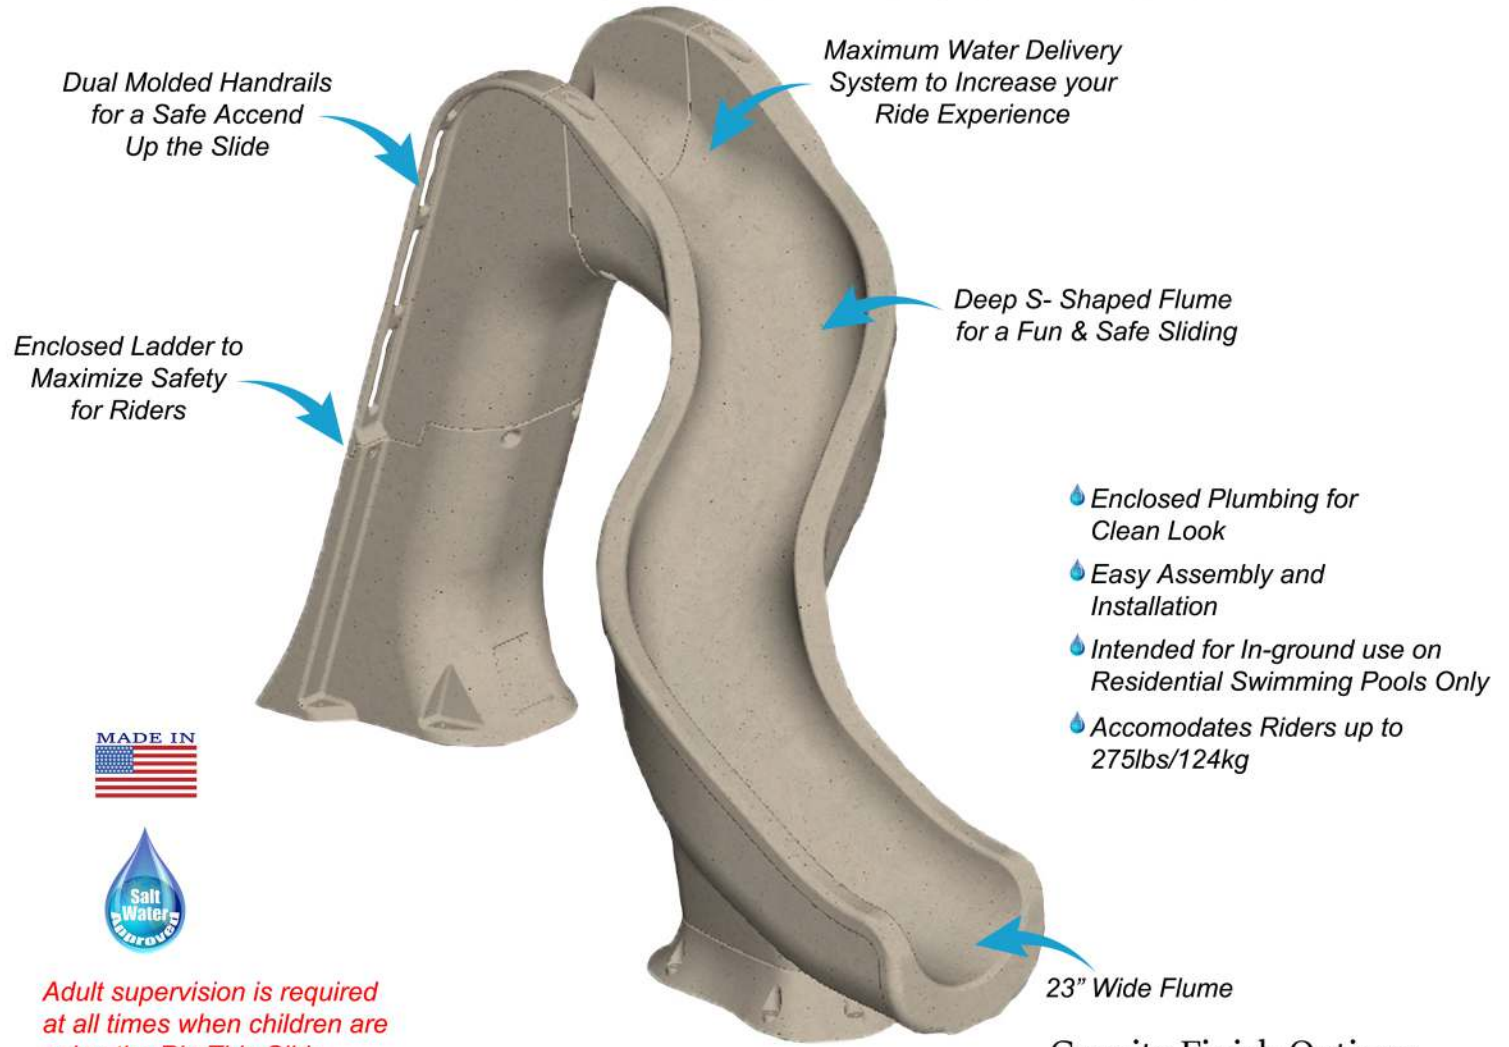

Rip Tide TM

Ride the Tide on this SUPER Slide!

Dual Molded Handrails for a Safe Ascend Up the Slide

Maximum Water Delivery System to Increase your Ride Experience

Enclosed Ladder to Maximize Safety for Riders

Deep S- Shaped Flume for a Fun & Safe Sliding

- Enclosed Plumbing for Clean Look
- Easy Assembly and Installation
- Intended for In-ground use on Residential Swimming Pools Only
- Accommodates Riders up to 275lbs/124kg

Adult supervision is required at all times when children are using the Rip Tide Slide.

23" Wide Flume

Granite Finish Options

Sandstone

Gray

Model No.	Description	Width	Length	Height
GPPSRT-GRAY-R	GRAY RIGHT	76"	148"	92"
GPPSRT-GRAY-L	GRAY LEFT			
GPPSRT-SAND-R	SANDSTONE RIGHT			
GPPSRT-SAND-L	SANDSTONE LEFT			
GPPSRT-GRAY-R-LED	GRAY RIGHT W/LIGHT PKG	193cm	376cm	233cm
GPPSRT-GRAY-L-LED	GRAY LEFT W/LIGHT PKG			
GPPSRT-SAND-R-LED	SANDSTONE RIGHT W/LIGHT PKG			
GPPSRT-SAND-L-LED	SANDSTONE LEFT W/LIGHT PKG			