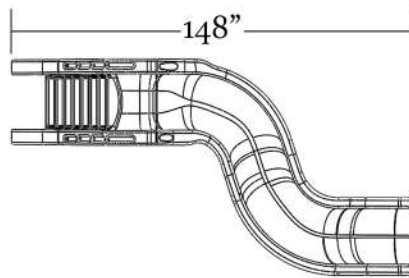

Deep S- Shaped Flume for a Fun & Safe Sliding

- Enclosed Plumbing for Clean Look
- Easy Assembly and Installation
- Intended for In-ground use on Residential Swimming Pools Only
- Accommodates Riders up to 275lbs/124kg

Adult supervision is required at all times when children are using the Rip Tide Slide.

23" Wide Flume

Granite Finish Options

Sandstone

Gray

Model No.	Description	Width	Length	Height
GPPSRT-GRAY-R	GRAY RIGHT	76"	148"	92"
GPPSRT-GRAY-L	GRAY LEFT			
GPPSRT-SAND-R	SANDSTONE RIGHT			
GPPSRT-SAND-L	SANDSTONE LEFT			
GPPSRT-GRAY-R-LED	GRAY RIGHT W/LIGHT PKG	193cm	376cm	233cm
GPPSRT-GRAY-L-LED	GRAY LEFT W/LIGHT PKG			
GPPSRT-SAND-R-LED	SANDSTONE RIGHT W/LIGHT PKG			
GPPSRT-SAND-L-LED	SANDSTONE LEFT W/LIGHT PKG			