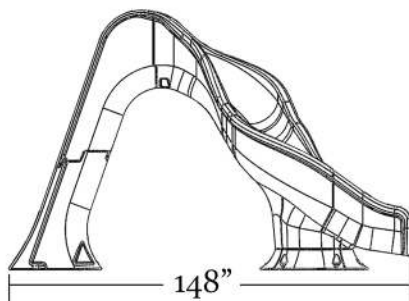

Deep S- Shaped Flume for a Fun & Safe Sliding

- Enclosed Plumbing for Clean Look
- Easy Assembly and Installation
- Intended for In-ground use on Residential Swimming Pools Only
- Accommodates Riders up to 275lbs/124kg

Adult supervision is required at all times when children are using the Rip Tide Slide.

23" Wide Flume

Granite Finish Options

Sandstone

Gray

Model No.	Description	Width	Length	Height
GPPSRT-GRAY-R	GRAY RIGHT	76"	148"	92"
GPPSRT-GRAY-L	GRAY LEFT			
GPPSRT-SAND-R	SANDSTONE RIGHT			
GPPSRT-SAND-L	SANDSTONE LEFT			
GPPSRT-GRAY-R-LED	GRAY RIGHT W/LIGHT PKG	193cm	376cm	233cm
GPPSRT-GRAY-L-LED	GRAY LEFT W/LIGHT PKG			
GPPSRT-SAND-R-LED	SANDSTONE RIGHT W/LIGHT PKG			
GPPSRT-SAND-L-LED	SANDSTONE LEFT W/LIGHT PKG			