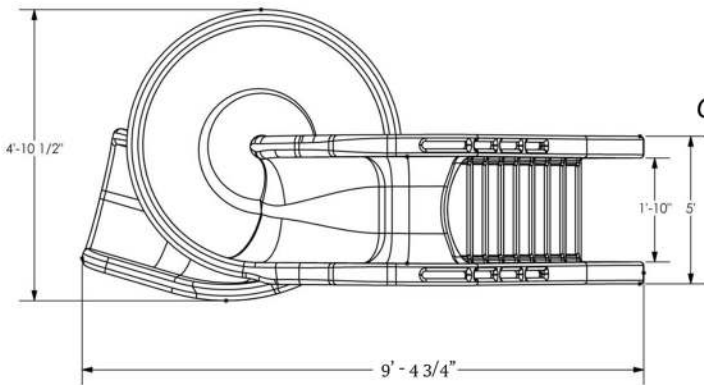

Model No.	Description	Width	Length	Height
GPPSTS-GRAY	GRAY			
GPPSTS-SAND	SANDSTONE	88"	66"	92"
GPPSTS-GRAY-LED	GRAY W/LIGHT PKG	223cm	167cm	233cm
GPPSTS-SAND-LED	SANDSTONE W/LIGHT PKG			

S
L
I
D
E
S

www.global-poolproducts.com