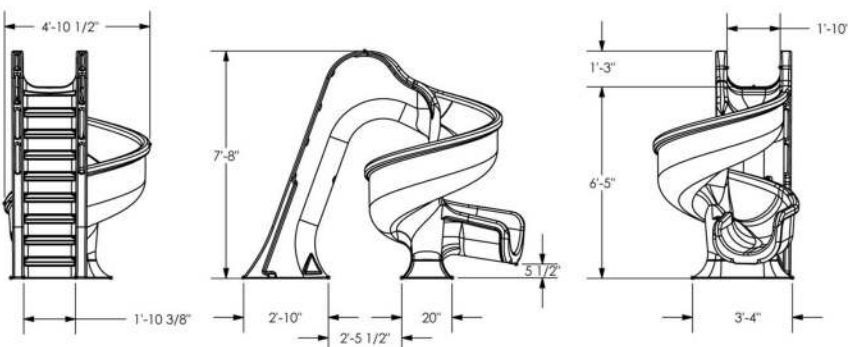

Model No.	Description	Width	Length	Height
GPPSTS-GRAY	GRAY			
GPPSTS-SAND	SANDSTONE	88"	66"	92"
GPPSTS-GRAY-LED	GRAY W/LIGHT PKG	223cm	167cm	233cm
GPPSTS-SAND-LED	SANDSTONE W/LIGHT PKG			

S
L
I
D
E
S

www.global-poolproducts.com