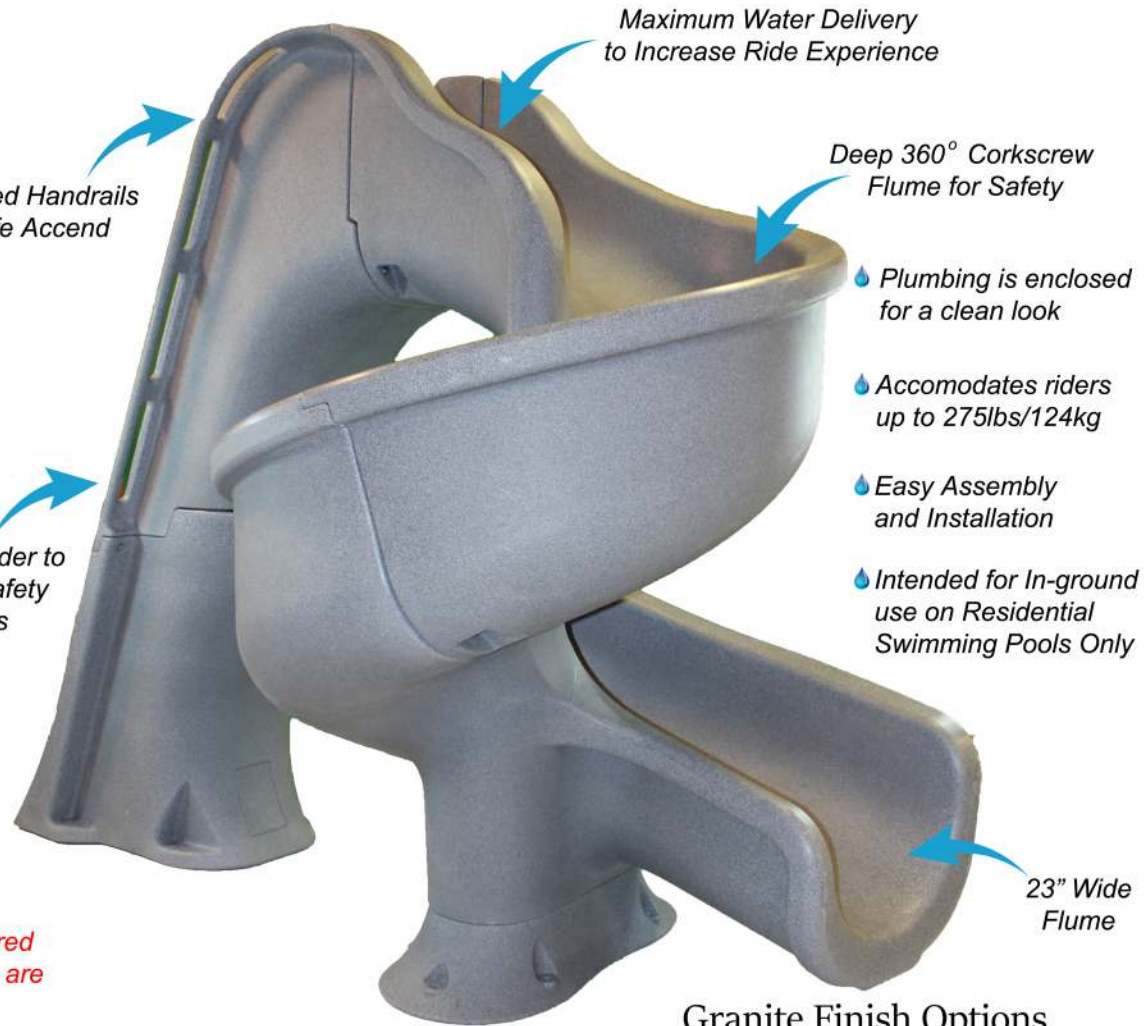

TsunamiTM

360 Twist & Turn for Hours of Family Fun!

Adult supervision is required at all times when children are using the Tsunami Slide.

Granite Finish Options

Colors may vary from swatches due to printing/scanning technology

Model No.	Description	Width	Length	Height
GPPSTS-GRAY	GRAY			
GPPSTS-SAND	SANDSTONE	88"	66"	92"
GPPSTS-GRAY-LED	GRAY W/LIGHT PKG	223cm	167cm	233cm
GPPSTS-SAND-LED	SANDSTONE W/LIGHT PKG			

S
L
I
D
E
S

www.global-poolproducts.com