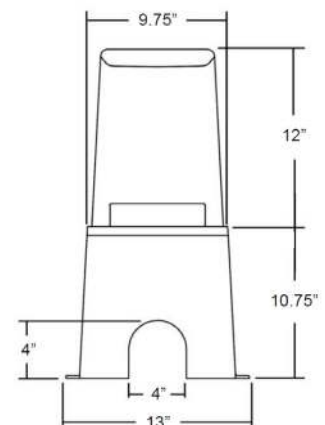

S.R.Smith, LLC
800.824.4387

srsmith.com