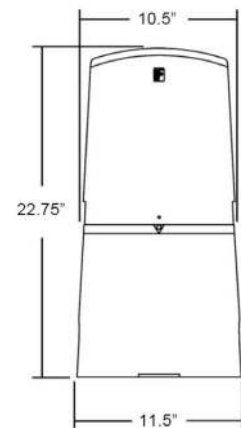

S.R.Smith, LLC
800.824.4387

srsmith.com