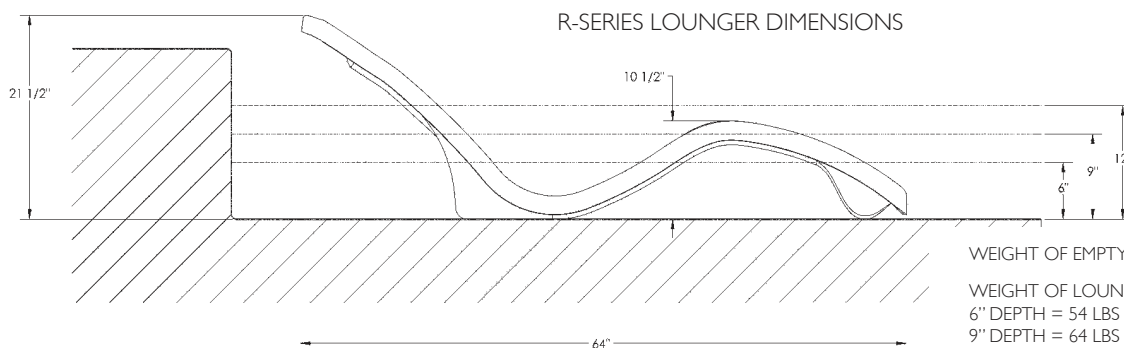

WEIGHT OF EMPTY CHAIR = 25 LBS
WEIGHT OF LOUNGER IN WATER
6" DEPTH = 54 LBS
9" DEPTH = 64 LBS
12" DEPTH = 69 LBS

To ensure you have the most current version of this publication, please visit our website.

S.R. Smith, LLC
800.824.4387
srsmith.com