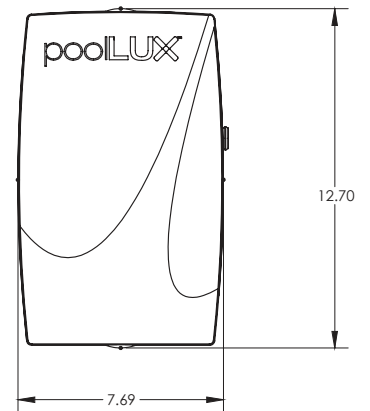

poolLUX® Plus

Transformer system with wireless control

- 60W or 100W low voltage transformer options
- External on/off control switch
- Extended range (100' line of sight) Wireless remote with one-touch color sync for S.R.Smith LED lights
 - S.R.Smith LED lights feature (6) colors and (2) shows
- Compatible with other 12VAC Power toggle LED lights
- Oversized wiring space with convenient terminal strip connections
- Internal self-resetting thermal fuse to protect against overheating conditions
- Fast acting replaceable current fuse for safety enhancing short circuit protection
- Accessible low voltage 12VAC and 13VAC wiring terminals for standard or extended wiring runs
- Corrosion resistant (NEMA 3R) and sound dampening housing (quiet operation)
- (4) low-voltage and (4) line-voltage combination knockouts (3/4" or 1") Plus (2) special use knockouts
- ETL Listed – Conforms to UL 379 (Pool, Spa and Fountain Power Unit Standard)
- Certified to CSA C22.2#218.1
- Two-year warranty