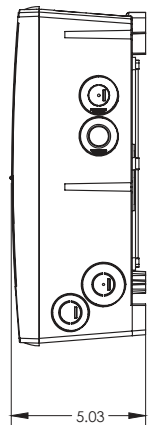

poolLUX® Plus

Transformer system with wireless control

- 60W or 100W low voltage transformer options
- External on/off control switch
- Extended range (100' line of sight) Wireless remote with one-touch color sync for S.R.Smith LED lights
 - S.R.Smith LED lights feature (6) colors and (2) shows
- Compatible with other 12VAC Power toggle LED lights
- Oversized wiring space with convenient terminal strip connections
- Internal self-resetting thermal fuse to protect against overheating conditions
- Fast acting replaceable current fuse for safety enhancing short circuit protection
- Accessible low voltage 12VAC and 13VAC wiring terminals for standard or extended wiring runs
- Corrosion resistant (NEMA 3R) and sound dampening housing (quiet operation)
- (4) low-voltage and (4) line-voltage combination knockouts (3/4" or 1") Plus (2) special use knockouts
- ETL Listed – Conforms to UL 379 (Pool, Spa and Fountain Power Unit Standard)
- Certified to CSA C22.2#218.1
- Two-year warranty