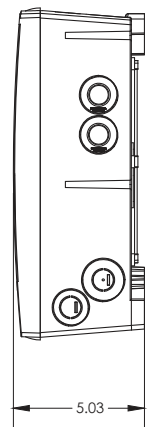

poolLUX[®] Plus2

Dual Zone transformer with wireless control

- (2) 60W low voltage transformers
- Independent or synchronized control of each transformer
- External Illuminated control switches for each transformer
- Extended range (100' line of sight) Wireless remote with one-touch color sync for S.R.Smith LED lights
 - S.R.Smith LED lights feature (6) colors and (2) shows
- Compatible with other 12VAC Power toggle LED lights
- Oversized wiring space with convenient terminal strip connections
- Internal self-resetting thermal fuse to protect against overheating conditions
- Fast acting replaceable current fuse for safety enhancing short circuit protection
- Accessible low voltage 12VAC and 13VAC wiring terminals for standard or extended wiring runs
- Corrosion resistant (NEMA 3R) and sound dampening housing (quiet operation)
- (4) low-voltage and (4) line-voltage combination knockouts (3/4" or 1") Plus (2) special use knockouts
- ETL Listed – Conforms to UL 379 (Pool, Spa and Fountain Power Unit Standard)
- Certified to CSA C22.2#218.1
- Two-year warranty

Model No.	Description
pLX-PL2	Dual-Zone; Two 60W Transformer with Wireless Remote Control. Total wattage: 120W
poolLUX Plus2 Kits with Mod-Lite LED Lights	
2ML-pLX-PL2	(1) poolLUX Plus2 - (2) Mod-Lite RGB LED (7W) Lights, 80' cord
3ML-pLX-PL2	(1) poolLUX Plus2 - (3) Mod-Lite RGB LED (7W) Lights, 80' cord
poolLUX Plus2 Kits with TREO LED Lights	
2TR-pLX-PL2	(1) poolLUX Plus2 with (2) TREO RGB LED (5W) Lights, 80' cord
3TR-pLX-PL2	(1) poolLUX Plus2 with (3) TREO RGB LED (5W) Lights, 80' cord
poolLUX Plus2 Kits with kēlo LED Lights	
2KE-pLX-PL2	(1) poolLUX Plus2 with (2) kēlo RGB LED (7W) Lights, 80' cord
3KE-pLX-PL2	(1) poolLUX Plus2 with (3) kēlo RGB LED (7W) Lights, 80' cord