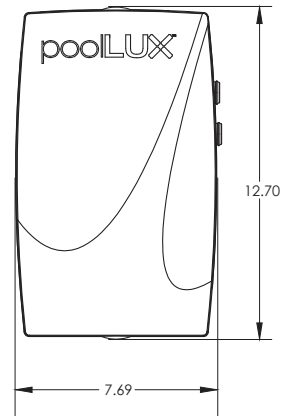

poolLUX[®] Plus2

Dual Zone transformer with wireless control

- (2) 60W low voltage transformers
- Independent or synchronized control of each transformer
- External Illuminated control switches for each transformer
- Extended range (100' line of sight) Wireless remote with one-touch color sync for S.R.Smith LED lights
 - S.R.Smith LED lights feature (6) colors and (2) shows
- Compatible with other 12VAC Power toggle LED lights
- Oversized wiring space with convenient terminal strip connections
- Internal self-resetting thermal fuse to protect against overheating conditions
- Fast acting replaceable current fuse for safety enhancing short circuit protection
- Accessible low voltage 12VAC and 13VAC wiring terminals for standard or extended wiring runs
- Corrosion resistant (NEMA 3R) and sound dampening housing (quiet operation)
- (4) low-voltage and (4) line-voltage combination knockouts (3/4" or 1") Plus (2) special use knockouts
- ETL Listed – Conforms to UL 379 (Pool, Spa and Fountain Power Unit Standard)
- Certified to CSA C22.2#218.1
- Two-year warranty

Model No.	Description
pLX-PL2	Dual-Zone; Two 60W Transformer with Wireless Remote Control. Total wattage: 120W
poolLUX Plus2 Kits with Mod-Lite LED Lights	
2ML-pLX-PL2	(1) poolLUX Plus2 - (2) Mod-Lite RGB LED (7W) Lights, 80' cord
3ML-pLX-PL2	(1) poolLUX Plus2 - (3) Mod-Lite RGB LED (7W) Lights, 80' cord
poolLUX Plus2 Kits with TREO LED Lights	
2TR-pLX-PL2	(1) poolLUX Plus2 with (2) TREO RGB LED (5W) Lights, 80' cord
3TR-pLX-PL2	(1) poolLUX Plus2 with (3) TREO RGB LED (5W) Lights, 80' cord
poolLUX Plus2 Kits with kēlo LED Lights	
2KE-pLX-PL2	(1) poolLUX Plus2 with (2) kēlo RGB LED (7W) Lights, 80' cord
3KE-pLX-PL2	(1) poolLUX Plus2 with (3) kēlo RGB LED (7W) Lights, 80' cord