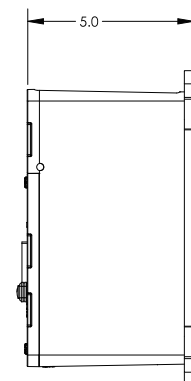

poolLUX® Premier

Custom Lighting System with Wireless Control

- Works exclusively with S.R.Smith LED lights
- Extended range (100' line of sight) Wireless remote with color selection wheel and dimming bar
- (6) standard colors and (2) shows via on/off Power toggle
- Up to (49) color variations via color selection wheel
- Multiple brightness (dimming) options available
 - (4) via wireless remote dimming bar and (15) available via the control panel dimming button
- (10) wiring station system* with a built in 70W Power supply (*7W max per station)
- Corrosion resistant (NEMA 3R), sound dampening housing
- (6) low-voltage and (2) line-voltage combination knockouts (3/4" or 1")
- Onboard dry contact option for limited 3rd party system interface – Contact factory for details
- ETL Listed – Conforms to UL 379 (Pool, Spa and Fountain Power Unit Standard)
- Certified to CSA C22.2#218.1
- Two-year warranty