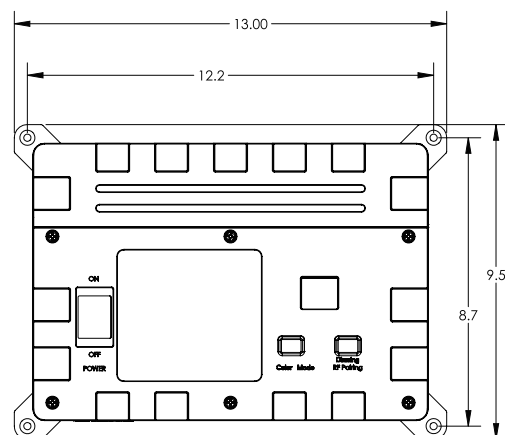

poolLUX® Premier

Custom Lighting System with Wireless Control

- Works exclusively with S.R.Smith LED lights
- Extended range (100' line of sight) Wireless remote with color selection wheel and dimming bar
- (6) standard colors and (2) shows via on/off Power toggle
- Up to (49) color variations via color selection wheel
- Multiple brightness (dimming) options available
 - (4) via wireless remote dimming bar and (15) available via the control panel dimming button
- (10) wiring station system* with a built in 70W Power supply (*7W max per station)
- Corrosion resistant (NEMA 3R), sound dampening housing
- (6) low-voltage and (2) line-voltage combination knockouts (3/4" or 1")
- Onboard dry contact option for limited 3rd party system interface – Contact factory for details
- ETL Listed – Conforms to UL 379 (Pool, Spa and Fountain Power Unit Standard)
- Certified to CSA C22.2#218.1
- Two-year warranty