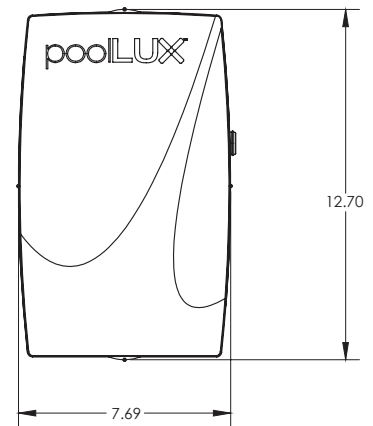

poolLUX® Power

Low voltage transformer

- 60W or 100W low voltage transformer options
- External on/off control switch
- Compatible with S.R.Smith LED lights and other 12VAC Power toggle LED lights
 - S.R.Smith LED lights feature (6) colors and (2) shows
- Oversized wiring space with convenient terminal strip connections
- Internal self-resetting thermal fuse to protect against overheating conditions
- Fast acting replaceable current fuse for safety enhancing short circuit protection
- Accessible low voltage 12VAC and 13VAC wiring terminals for standard or extended wiring runs
- Corrosion resistant (NEMA 3R) and sound dampening housing (quiet operation)
- (4) low-voltage and (4) line-voltage combination knockouts (3/4" or 1") Plus (2) special use knockouts
- ETL Listed – Conforms to UL 379 (Pool, Spa and Fountain Power Unit Standard)
- Certified to CSA C22.2#218.1
- Two-year warranty