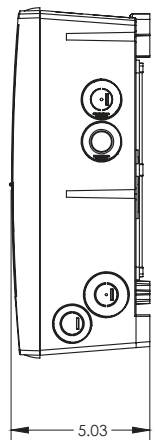

poolLUX® Power

Low voltage transformer

- 60W or 100W low voltage transformer options
- External on/off control switch
- Compatible with S.R.Smith LED lights and other 12VAC Power toggle LED lights
 - S.R.Smith LED lights feature (6) colors and (2) shows
- Oversized wiring space with convenient terminal strip connections
- Internal self-resetting thermal fuse to protect against overheating conditions
- Fast acting replaceable current fuse for safety enhancing short circuit protection
- Accessible low voltage 12VAC and 13VAC wiring terminals for standard or extended wiring runs
- Corrosion resistant (NEMA 3R) and sound dampening housing (quiet operation)
- (4) low-voltage and (4) line-voltage combination knockouts (3/4" or 1") Plus (2) special use knockouts
- ETL Listed – Conforms to UL 379 (Pool, Spa and Fountain Power Unit Standard)
- Certified to CSA C22.2#218.1
- Two-year warranty