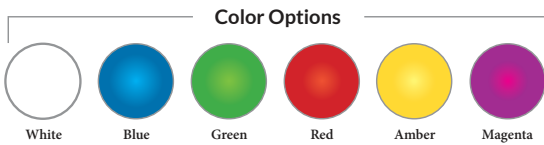

# Fiberglass LED Light

The Fiberglass LED light is a 12VAC, 5 Watt LED underwater light for new construction fiberglass pools that features outstanding illumination qualities.

- Available in lengths of 30', 50', 80', 150'
- No earth bonding required
- White or color changing LED models available
- Color functions:
  - Advanced color functionality with poolLUX Premier: (49) color variations and dimming control (via wireless remote)
  - 12V controls: (6) colors (white, blue, green, red, amber, magenta) and (2) light shows
- Color memory function
- .75" or .5" conduit required
- 3 year warranty
- ETL Listed - Conforms to UL676, certified to CSA C22.2 #89

Model No.	Description
FLED-C-FG-30	Fiberglass 30' RGB LED pool light
FLED-C-FG-50	Fiberglass 50' RGB LED pool light
FLED-C-FG	Fiberglass 80' RGB LED pool light
FLED-C-FG-150	Fiberglass 150' RGB LED pool light
FLED-W-FG-30	Fiberglass 30' White LED pool light
FLED-W-FG-50	Fiberglass 50' White LED pool light
FLED-W-FG	Fiberglass 80' White LED pool light
FLED-W-FG-150	Fiberglass 150' White LED pool light
FLED-LAU-C	Fiberglass RGB replacement lamp
FLED-LAU-W	Fiberglass white replacement lamp
FLED-LC-FG	Clear snap-on cover