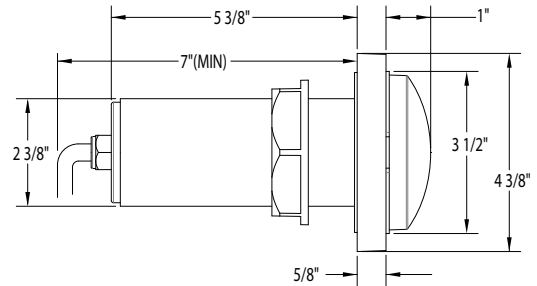

# Fiberglass LED Light

The Fiberglass LED light is a 12VAC, 5 Watt LED underwater light for new construction fiberglass pools that features outstanding illumination qualities.

- Available in lengths of 30', 50', 80', 150'
- No earth bonding required
- White or color changing LED models available
- Color functions:
  - Advanced color functionality with poolLUX Premier: (49) color variations and dimming control (via wireless remote)
  - 12V controls: (6) colors (white, blue, green, red, amber, magenta) and (2) light shows
- Color memory function
- .75" or .5" conduit required
- 3 year warranty
- ETL Listed - Conforms to UL676, certified to CSA C22.2 #89