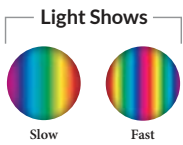

# Fiberglass LED Light

The Fiberglass LED light is a 12VAC, 5 Watt LED underwater light for new construction fiberglass pools that features outstanding illumination qualities.

- Available in lengths of 30', 50', 80', 150'
- No earth bonding required
- White or color changing LED models available
- Color functions:
  - Advanced color functionality with poolLUX Premier: (49) color variations and dimming control (via wireless remote)
  - 12V controls: (6) colors (white, blue, green, red, amber, magenta) and (2) light shows
- Color memory function
- .75" or .5" conduit required
- 3 year warranty
- ETL Listed - Conforms to UL676, certified to CSA C22.2 #89

Model No.	Description
FLED-C-FG-30	Fiberglass 30' RGB LED pool light
FLED-C-FG-50	Fiberglass 50' RGB LED pool light
FLED-C-FG	Fiberglass 80' RGB LED pool light
FLED-C-FG-150	Fiberglass 150' RGB LED pool light
FLED-W-FG-30	Fiberglass 30' White LED pool light
FLED-W-FG-50	Fiberglass 50' White LED pool light
FLED-W-FG	Fiberglass 80' White LED pool light
FLED-W-FG-150	Fiberglass 150' White LED pool light
FLED-LAU-C	Fiberglass RGB replacement lamp
FLED-LAU-W	Fiberglass white replacement lamp
FLED-LC-FG	Clear snap-on cover