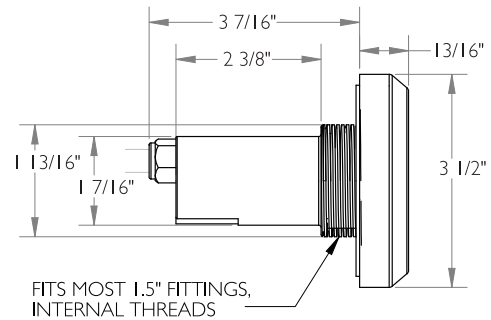

# TREO LED Light

The TREO LED light is a 12VAC, 5 Watt LED underwater light for gunite, vinyl liner, and fiberglass pools with a replaceable LED lamp.

- Serviceable design - Replaceable LED lamp
- Designed for use with standard thread 1.5" diameter wall fittings
- Available in lengths of 30', 50', 80', 150'
- No earth bonding required
- White or color changing LED models available
- Color functions:
  - Advanced color functionality with poolLUX Premier: (49) color variations and dimming control (via wireless remote)
  - 12V controls: (6) colors (white, blue, green, red, amber, magenta) and (2) light shows
- Color memory function
- Five colored trim rings included to match the surface of your pool or spa
- 3 year warranty
- ETL Listed - Conforms to UL676, certified to CSA C22.2 #89