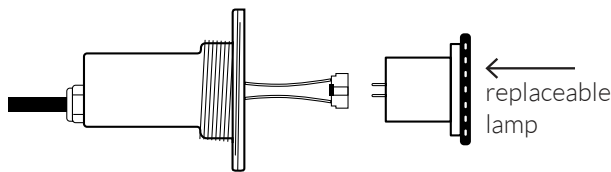

# TREO LED Light

The TREO LED light is a 12VAC, 5 Watt LED underwater light for gunite, vinyl liner, and fiberglass pools with a replaceable LED lamp.

- Serviceable design - Replaceable LED lamp
- Designed for use with standard thread 1.5" diameter wall fittings
- Available in lengths of 30', 50', 80', 150'
- No earth bonding required
- White or color changing LED models available
- Color functions:
  - Advanced color functionality with poolLUX Premier: (49) color variations and dimming control (via wireless remote)
  - 12V controls: (6) colors (white, blue, green, red, amber, magenta) and (2) light shows
- Color memory function
- Five colored trim rings included to match the surface of your pool or spa
- 3 year warranty
- ETL Listed - Conforms to UL676, certified to CSA C22.2 #89

Model No.	Description
FLED-C-TR-30	TREO 30' RGB LED pool light
FLED-C-TR-50	TREO 50' RGB LED pool light
FLED-C-TR	TREO 80' RGB LED pool light
FLED-C-TR-150	TREO 150' RGB LED pool light
FLED-W-TR-30	TREO 30' White LED pool light
FLED-W-TR-50	TREO 50' White LED pool light
FLED-W-TR	TREO 80' White LED pool light
FLED-W-TR-150	TREO 150' White LED pool light
FLED-VK-TR	TREO vinyl adapter kit
FLED-LAU-C	RGB Replacement Lamp
FLED-LAU-W	White Replacement Lamp
FLED-C-TR-PK8	8 TREO RGB LED pool lights with 80' cord
FLED-W-TR-PK8	8 TREO White LED pool lights with 80' cord