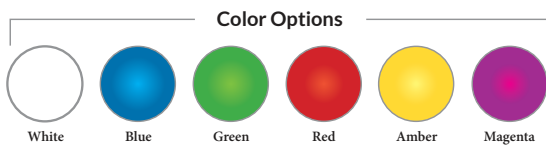

# TREO LED Light

The TREO LED light is a 12VAC, 5 Watt LED underwater light for gunite, vinyl liner, and fiberglass pools with a replaceable LED lamp.

- Serviceable design - Replaceable LED lamp
- Designed for use with standard thread 1.5" diameter wall fittings
- Available in lengths of 30', 50', 80', 150'
- No earth bonding required
- White or color changing LED models available
- Color functions:
  - Advanced color functionality with poolLUX Premier: (49) color variations and dimming control (via wireless remote)
  - 12V controls: (6) colors (white, blue, green, red, amber, magenta) and (2) light shows
- Color memory function
- Five colored trim rings included to match the surface of your pool or spa
- 3 year warranty
- ETL Listed - Conforms to UL676, certified to CSA C22.2 #89