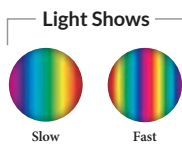

# TREO LED Light

The TREO LED light is a 12VAC, 5 Watt LED underwater light for gunite, vinyl liner, and fiberglass pools with a replaceable LED lamp.

- Serviceable design - Replaceable LED lamp
- Designed for use with standard thread 1.5" diameter wall fittings
- Available in lengths of 30', 50', 80', 150'
- No earth bonding required
- White or color changing LED models available
- Color functions:
  - Advanced color functionality with poolLUX Premier: (49) color variations and dimming control (via wireless remote)
  - 12V controls: (6) colors (white, blue, green, red, amber, magenta) and (2) light shows
- Color memory function
- Five colored trim rings included to match the surface of your pool or spa
- 3 year warranty
- ETL Listed - Conforms to UL676, certified to CSA C22.2 #89

Model No.	Description
FLED-C-TR-30	TREO 30' RGB LED pool light
FLED-C-TR-50	TREO 50' RGB LED pool light
FLED-C-TR	TREO 80' RGB LED pool light
FLED-C-TR-150	TREO 150' RGB LED pool light
FLED-W-TR-30	TREO 30' White LED pool light
FLED-W-TR-50	TREO 50' White LED pool light
FLED-W-TR	TREO 80' White LED pool light
FLED-W-TR-150	TREO 150' White LED pool light
FLED-VK-TR	TREO vinyl adapter kit
FLED-LAU-C	RGB Replacement Lamp
FLED-LAU-W	White Replacement Lamp
FLED-C-TR-PK8	8 TREO RGB LED pool lights with 80' cord
FLED-W-TR-PK8	8 TREO White LED pool lights with 80' cord