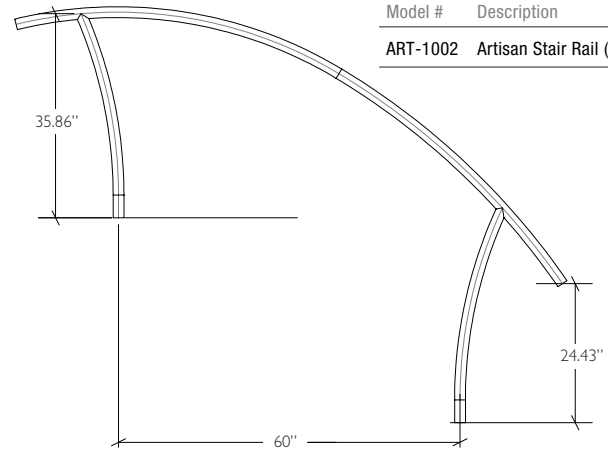

ARTISAN STAIR RAIL

Model #	Description
ART-1002	Artisan Stair Rail (single)