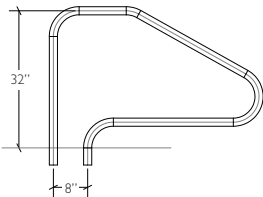

GETTING THE RIGHT FIT

When measuring your current rail for a replacement, take the following measurements:

IF YOU HAVE THIS RAIL:

FIGURE 4 HAND RAIL

Model No.	Description
F4H-100	Figure 4 Hand Rail .065" Wall (pair)
F4H-101	Figure 4 Hand Rail .049" Wall (pair)

Model #	Description
3HR-4	4' 3-BEND
3HR-5	5' 3-BEND
3HR-6	6' 3-BEND

ARTISAN STAIR RAIL

Model #	Description
ART-1002	Artisan Stair Rail (single)

DECK-MOUNTED RAIL

Model #	Description
50-902	36" Stair Rail

ARTISAN DECK-MOUNTED HAND RAIL

Model #	Description
ART-1005	Deck-Mounted Hand Rail (pair)

DMS-100

Model #	Description
DMS-100	Center Grab Rail
DMS-100S	60" Center Grab Rail

ARTISAN DECK-MOUNTED STAIR RAIL

Model #	Description
ART-1004	Deck-Mounted Stair Rail (single)

DMS-101

Model #	Description
DMS-101	Center Grab Rail

DMS-102

Model #	Description
DMS-102	Center Grab Rail

DMS-103

Model #	Description
DMS-103	Center Grab Rail