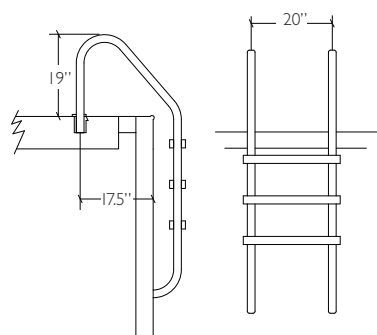

ECONOMY LADDER

Econoline Model	Elite Model	Description
VLLS-102E	VLLS-102S	2-step ladder
VLLS-103E*	VLLS-103S	3-step ladder
VLLS-104E	VLLS-104S	4-step ladder