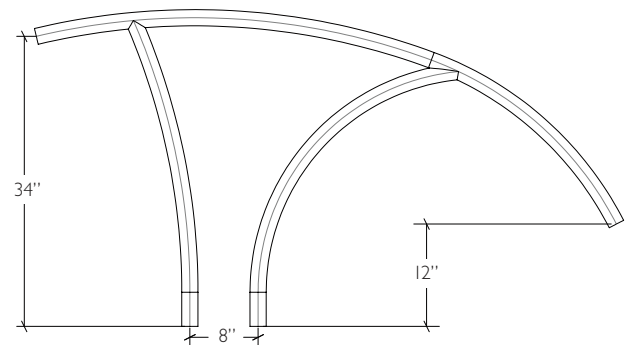

Model #	Description
3HR-4	4' 3-BEND
3HR-5	5' 3-BEND
3HR-6	6' 3-BEND

ARTISAN STAIR RAIL

Model #	Description
ART-1002	Artisan Stair Rail (single)

DECK-MOUNTED RAIL

Model #	Description
50-902	36" Stair Rail

ARTISAN DECK-MOUNTED HAND RAIL

Model #	Description
ART-1005	Deck-Mounted Hand Rail (pair)

DMS-100

Model #	Description
DMS-100	Center Grab Rail
DMS-100S	60" Center Grab Rail

ARTISAN DECK-MOUNTED STAIR RAIL

Model #	Description
ART-1004	Deck-Mounted Stair Rail (single)