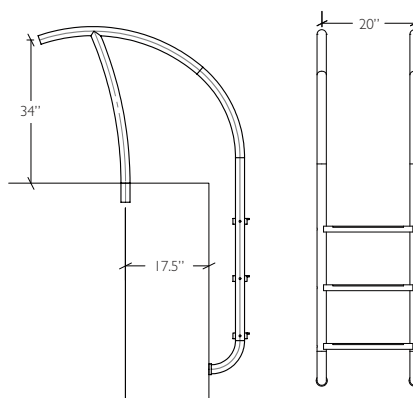

GETTING THE RIGHT FIT

When measuring your current rail for a replacement, take the following measurements:

IF YOU HAVE THIS RAIL:

FIGURE 4 HAND RAIL

Model No.	Description
F4H-100	Figure 4 Hand Rail .065" Wall (pair)
F4H-101	Figure 4 Hand Rail .049" Wall (pair)

EASILY UPGRADE WITH THIS RAIL:

ARTISAN HAND RAIL

Model #	Description
ART-1001	Artisan Hand Rail (pair)
ART-1001S	Artisan Hand Rail (single)

ECONOMY LADDER

Econoline Model	Elite Model	Description
VLLS-102E	VLLS-102S	2-step ladder
VLLS-103E*	VLLS-103S	3-step ladder
VLLS-104E	VLLS-104S	4-step ladder