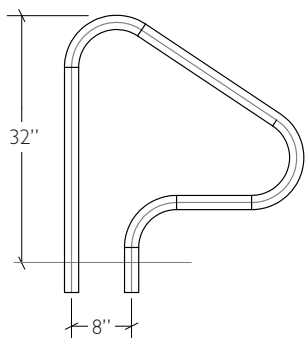

GETTING THE RIGHT FIT

When measuring your current rail for a replacement, take the following measurements:

IF YOU HAVE THIS RAIL:

FIGURE 4 HAND RAIL

Model No.	Description
F4H-100	Figure 4 Hand Rail .065" Wall (pair)
F4H-101	Figure 4 Hand Rail .049" Wall (pair)