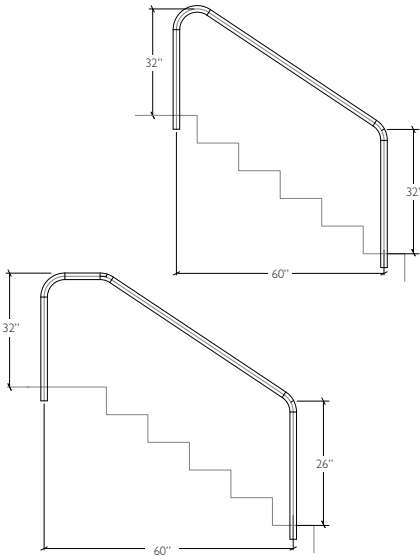

GETTING THE RIGHT FIT

When measuring your current rail for a replacement, take the following measurements:

IF YOU HAVE THIS RAIL:

FIGURE 4 HAND RAIL

Model No.	Description
F4H-100	Figure 4 Hand Rail .065" Wall (pair)
F4H-101	Figure 4 Hand Rail .049" Wall (pair)

ARTISAN LADDER

Model #	Description
ART-1003	Artisan Ladder

IF YOU HAVE THIS RAIL:

EASILY UPGRADE WITH THIS RAIL:

2-BEND STAIR RAIL

Model #	Description
2HR-4	4' 2-BEND
2HR-5	5' 2-BEND
2HR-6	6' 2-BEND

3-BEND STAIR RAIL

Model #	Description
3HR-4	4' 3-BEND
3HR-5	5' 3-BEND
3HR-6	6' 3-BEND

ARTISAN STAIR RAIL

Model #	Description
ART-1002	Artisan Stair Rail (single)

DECK-MOUNTED RAIL

Model #	Description
50-902	36" Stair Rail

ARTISAN DECK-MOUNTED HAND RAIL