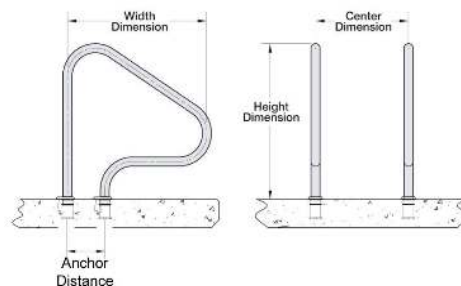

GETTING THE RIGHT FIT

When measuring your current rail for a replacement, take the following measurements:

IF YOU HAVE THIS RAIL:

FIGURE 4 HAND RAIL

Model No.	Description
F4H-100	Figure 4 Hand Rail .065" Wall (pair)
F4H-101	Figure 4 Hand Rail .049" Wall (pair)