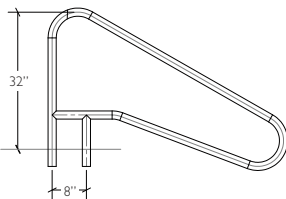

GETTING THE RIGHT FIT

When measuring your current rail for a replacement, take the following measurements:

IF YOU HAVE THIS RAIL:

FIGURE 4 HAND RAIL

Model No.	Description
F4H-100	Figure 4 Hand Rail .065" Wall (pair)
F4H-101	Figure 4 Hand Rail .049" Wall (pair)

Model #	Description
3HR-4	4' 3-BEND
3HR-5	5' 3-BEND
3HR-6	6' 3-BEND

ARTISAN STAIR RAIL

Model #	Description
ART-1002	Artisan Stair Rail (single)

DECK-MOUNTED RAIL

Model #	Description
50-902	36" Stair Rail

ARTISAN DECK-MOUNTED HAND RAIL

Model #	Description
ART-1005	Deck-Mounted Hand Rail (pair)

DMS-100

Model #	Description
DMS-100	Center Grab Rail
DMS-100S	60" Center Grab Rail

ARTISAN DECK-MOUNTED STAIR RAIL

Model #	Description
ART-1004	Deck-Mounted Stair Rail (single)

DMS-101

Model #	Description
DMS-101	Center Grab Rail

DMS-102

Model #	Description
DMS-102	Center Grab Rail

DMS-103

Model #	Description
DMS-103	Center Grab Rail