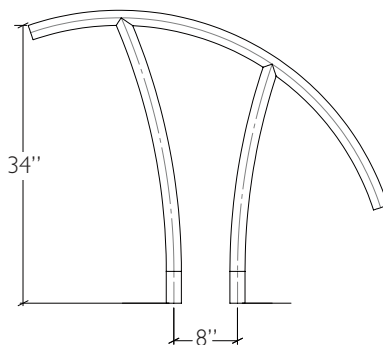

GETTING THE RIGHT FIT

When measuring your current rail for a replacement, take the following measurements:

IF YOU HAVE THIS RAIL:

FIGURE 4 HAND RAIL

Model No.	Description
F4H-100	Figure 4 Hand Rail .065" Wall (pair)
F4H-101	Figure 4 Hand Rail .049" Wall (pair)

EASILY UPGRADE WITH THIS RAIL:

ARTISAN HAND RAIL

Model #	Description
ART-1001	Artisan Hand Rail (pair)
ART-1001S	Artisan Hand Rail (single)

ECONOMY LADDER

Econoline Model	Elite Model	Description
VLLS-102E	VLLS-102S	2-step ladder
VLLS-103E*	VLLS-103S	3-step ladder
VLLS-104E	VLLS-104S	4-step ladder