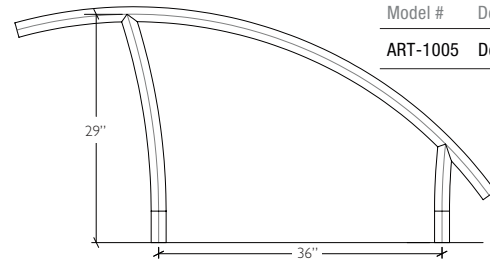

GETTING THE RIGHT FIT

When measuring your current rail for a replacement, take the following measurements:

IF YOU HAVE THIS RAIL:

FIGURE 4 HAND RAIL

Model No.	Description
F4H-100	Figure 4 Hand Rail .065" Wall (pair)
F4H-101	Figure 4 Hand Rail .049" Wall (pair)

Model #	Description
3HR-4	4' 3-BEND
3HR-5	5' 3-BEND
3HR-6	6' 3-BEND

ARTISAN STAIR RAIL

Model #	Description
ART-1002	Artisan Stair Rail (single)

DECK-MOUNTED RAIL

Model #	Description
50-902	36" Stair Rail

ARTISAN DECK-MOUNTED HAND RAIL

Model #	Description
ART-1005	Deck-Mounted Hand Rail (pair)

DMS-100

Model #	Description
DMS-100	Center Grab Rail
DMS-100S	60" Center Grab Rail

ARTISAN DECK-MOUNTED STAIR RAIL

Model #	Description
ART-1004	Deck-Mounted Stair Rail (single)