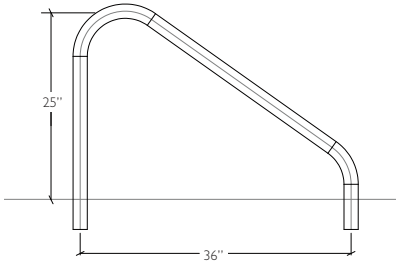

GETTING THE RIGHT FIT

When measuring your current rail for a replacement, take the following measurements:

IF YOU HAVE THIS RAIL:

FIGURE 4 HAND RAIL

Model No.	Description
F4H-100	Figure 4 Hand Rail .065" Wall (pair)
F4H-101	Figure 4 Hand Rail .049" Wall (pair)

ARTISAN LADDER

Model #	Description
ART-1003	Artisan Ladder

IF YOU HAVE THIS RAIL:

EASILY UPGRADE WITH THIS RAIL:

2-BEND STAIR RAIL

Model #	Description
2HR-4	4' 2-BEND
2HR-5	5' 2-BEND
2HR-6	6' 2-BEND

3-BEND STAIR RAIL

Model #	Description
3HR-4	4' 3-BEND
3HR-5	5' 3-BEND
3HR-6	6' 3-BEND

ARTISAN STAIR RAIL

Model #	Description
ART-1002	Artisan Stair Rail (single)

DECK-MOUNTED RAIL

Model #	Description
50-902	36" Stair Rail

ARTISAN DECK-MOUNTED HAND RAIL

Model #	Description
ART-1005	Deck-Mounted Hand Rail (pair)

DMS-100

Model #	Description
DMS-100	Center Grab Rail
DMS-100S	60" Center Grab Rail

ARTISAN DECK-MOUNTED STAIR RAIL

Model #	Description
ART-1004	Deck-Mounted Stair Rail (single)