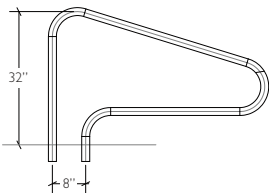

GETTING THE RIGHT FIT

When measuring your current rail for a replacement, take the following measurements:

IF YOU HAVE THIS RAIL:

FIGURE 4 HAND RAIL

Model No.	Description
F4H-100	Figure 4 Hand Rail .065" Wall (pair)
F4H-101	Figure 4 Hand Rail .049" Wall (pair)

ARTISAN LADDER

Model #	Description
ART-1003	Artisan Ladder

IF YOU HAVE THIS RAIL:

EASILY UPGRADE WITH THIS RAIL:

2-BEND STAIR RAIL

Model #	Description
2HR-4	4' 2-BEND
2HR-5	5' 2-BEND
2HR-6	6' 2-BEND

3-BEND STAIR RAIL

Model #	Description
3HR-4	4' 3-BEND
3HR-5	5' 3-BEND
3HR-6	6' 3-BEND

ARTISAN STAIR RAIL

Model #	Description
ART-1002	Artisan Stair Rail (single)

DECK-MOUNTED RAIL

Model #	Description
50-902	36" Stair Rail

ARTISAN DECK-MOUNTED HAND RAIL

Model #	Description
ART-1005	Deck-Mounted Hand Rail (pair)

DMS-100

Model #	Description
DMS-100	Center Grab Rail
DMS-100S	60" Center Grab Rail

ARTISAN DECK-MOUNTED STAIR RAIL

Model #	Description
ART-1004	Deck-Mounted Stair Rail (single)