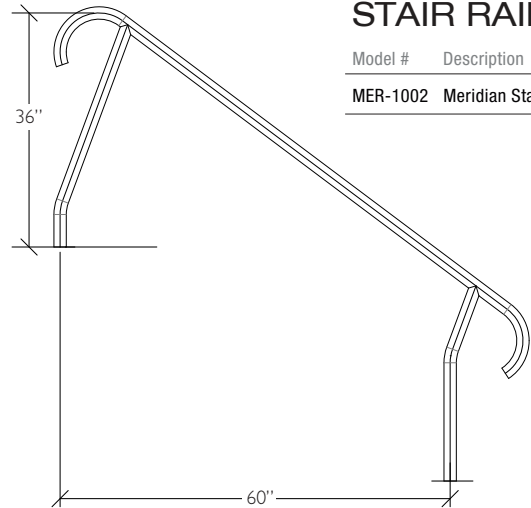

MERIDIAN STAIR RAIL

Model #	Description
MER-1002	Meridian Stair Rail (single)