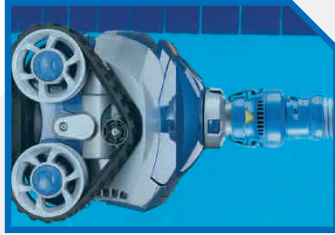

ZODIAC[®]
a better life[®]

MX6
SUCTION CLEANING ROBOT

COMPACT YET POWERFUL

MX6[™]

MX6™

ADVANCED SUCTION CLEANING ROBOT

The new MX6 is an ultra-efficient pool cleaning robot that features best-in-class vacuum power and programmed navigation for a comprehensively clean pool without the hassle. MX6 boasts an innovative low-flow design so it consumes less energy than any cleaner in its class, making it the ideal cleaner for pools with 2-speed or variable-speed pumps.

CYCLONIC SUCTION

Provides powerful suction and aggressive wall climbing.

X-DRIVE NAVIGATION

Intelligent navigation to thoroughly clean floor, walls and waterline of smaller pools.

OPTIMIZED FLOW CONTROL

Automatically controls excess flow through cleaner for optimal performance and longevity.

LOW-FLOW ENERGY EFFICIENT DESIGN

Ultra efficient operation. Best choice for variable-speed and 2-speed pumps and solar.

FLEX POWER TURBINE

Articulating turbine blades provide ultra-efficient operation, even on low-flow pumps.

EASY-GRIP HANDLE

For easy removal and transport.

X-TRAX

Rugged track design provides extreme climbing and maneuverability.

QUICK CONNECT

Enables quick secure attachment to cleaner head.

TWIST LOCKING HOSE

Provides simple connection and reduces vacuum loss.