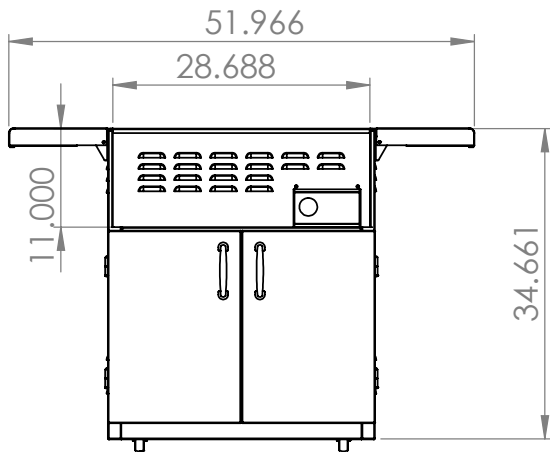

AMERICAN MADE GRILLS

30 INCH ESTATE CART

SKU: CART-EST30

NOTES

DISCLAIMER
We recommend adding a 1/4" (.25) to the inner dimension to ensure the unit fits properly in the build out.