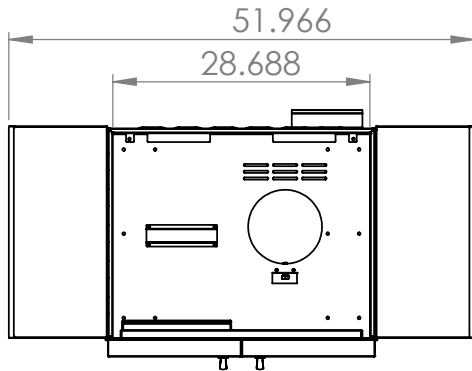

AMERICAN MADE GRILLS

30 INCH ESTATE CART

SKU: CART-EST30

NOTES

DISCLAIMER
We recommend adding a 1/4" (.25) to the inner dimension to ensure the unit fits properly in the build out.