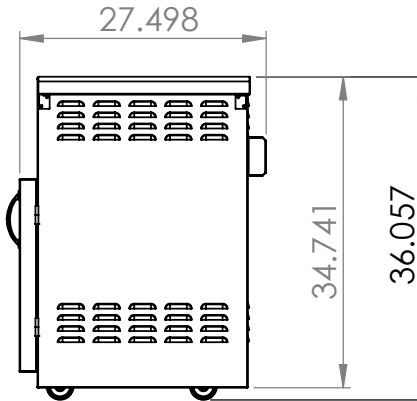

AMERICAN MADE GRILLS

30 INCH ESTATE CART

SKU: CART-EST30

NOTES

DISCLAIMER
We recommend adding a 1/4" (.25) to the inner dimension to ensure the unit fits properly in the build out.