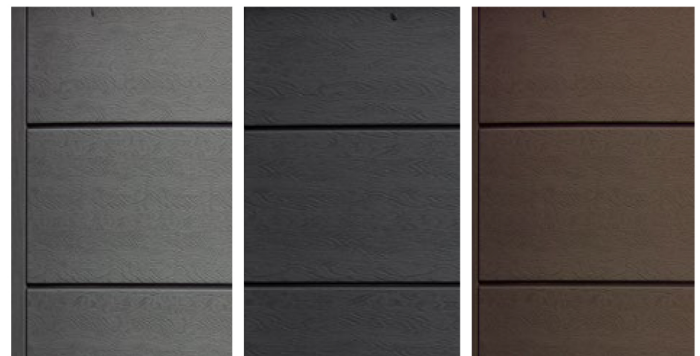

Maintenance Free Synthetic Skirting Options

Gray

Black

Espresso

poolwarehouse.com

Lucite SPA

ICYNENE

Smoky Mountain Spas reserves the right to change product selections and/or make product modifications.

Pool Warehouse is an independent business and not an agent or employee of Dynasty Spas or any of its subsidiaries. Neither Dynasty Spas nor its subsidiaries accept any responsibility for any representations, statements or contracts made by Pool Warehouse.

Note: Color samples shown are representations of actual color, but are for identification only. Because the color may vary, Smoky Mountain Spas does not guarantee that this color will be an exact match to the image shown.

The Bluetooth® word mark and logo are registered trademarks owned by Bluetooth SIG, Inc. Other trademarks and trade names are those of their respective owners.