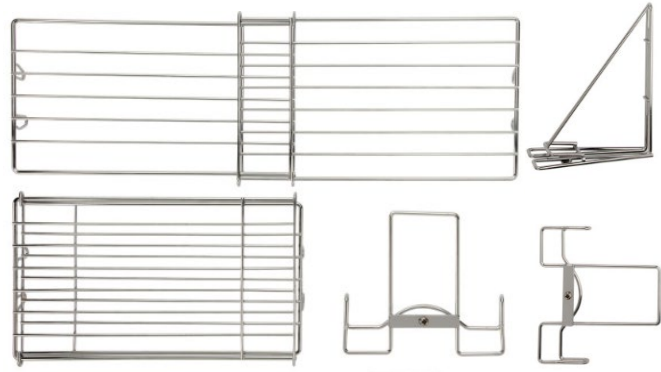

CAWR-036

Adjustable Griddle Warming Rack

Great for light cooking, warming and toasting!

Compatible with 17 inch to 36 inch outdoor griddles
Stainless steel base sections are designed to sit on the sides of a griddle, giving you enough room to continue cooking under it