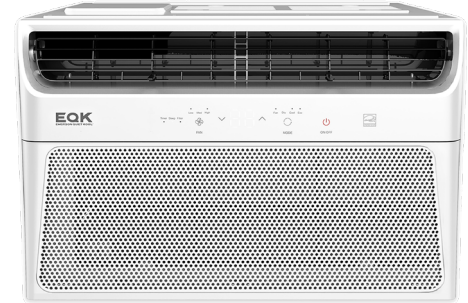

EMERSON

QUIET KOOL

Emerson Quiet Kool window air conditioners are the perfect cooling solution for your home or office. Available with varying BTUs to accommodate any size room, you are sure to find the perfect model for your space. The easy-access filters will keep clean fresh air flowing through your room.

For peace of mind, you will receive our 1-2-5 years warranty: 1 year labor, 2 years parts and 5 years compressor.

Window Air Conditioners

MODEL	EARC12RE1H	EARC15RE1H	EARC15RSE1H
PERFORMANCE			
Cooling BTU Performance	12,000	15,000	15,000
Range	up to 550 sq. ft.	up to 700 sq. ft.	up to 700 sq. ft.
Control Type	Remote, Wi-Fi, Voice	Remote, Electronic	Remote, Wi-Fi, Voice
EER	12.1	11.9	11.9
Dehumidification (Pts. / Hr.)	3	4.1	4.1
Air Flow (CFM): High / Med / Low	270 / 241 / 211	370 / 341 / 311	370 / 341 / 311
Indoor Noise (dBA): High / Med / Low	59 / 57 / 55	56 / 53 / 52	56 / 53 / 52
Refrigerant Type	R32	R32	R32
ELECTRICAL RATINGS			
Voltage/60 Hz	115V	115V	115V
Amps	8.5	11	11
Watts	992	1261	1261
FEATURES			
Energy Star	Yes	Yes	Yes
Wi-Fi Control	Yes	No	Yes
Remote Control	Yes	Yes	Yes
Programmable Timer	Yes	Yes	Yes
Power Failure Auto Restart	Yes	Yes	Yes
Air Direction	4-way	4-way	4-way
Fan Speeds	3	3	3
Eco Function	Yes	Yes	Yes
Sleep Function	Yes	Yes	Yes
Easy Access Filter	Yes	Yes	Yes
Filter Alert	Yes	Yes	Yes
Chasis	Fixed	Fixed	Fixed
DIMENSIONS / WEIGHT			
Product Dimensions: W x D x H (in.)	21.9 x 18.9 x 14.6	25.2 x 23.6 x 17.9	25.2 x 23.6 x 17.9
Product Weight (lbs.)	72.8	103.4	103.4
Shipping Dimensions: W x D x H (in.)	23.9 x 19.1 x 15.8	27.9 x 25.1 x 19.8	27.9 x 25.1 x 19.8
Shipping Weight (lbs.)	86.7	130.2	130.2