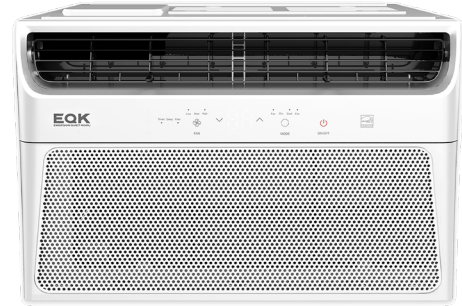

EMERSON

QUIET KOOL

Emerson Quiet Kool window air conditioners are the perfect cooling solution for your home or office. Available with varying BTUs to accommodate any size room, you are sure to find the perfect model for your space. The easy-access filters will keep clean fresh air flowing through your room.

For peace of mind, you will receive our 1-2-5 years warranty: 1 year labor, 2 years parts and 5 years compressor.

Window Air Conditioners

MODEL	EARC5MD1H	EARC5RD1H	EARC6RE1H	EARC6RE1H	EARC8RE1H
PERFORMANCE					
Cooling BTU Performance	5,000	5,000	6,000	6,000	8,000
Range	up to 150 sq. ft.	up to 150 sq. ft.	up to 250 sq. ft.	up to 250 sq. ft.	up to 350 sq. ft.
Control Type	Mechanical	Remote, Electronic	Remote, Electronic	Remote, Wi-Fi, Voice	Remote, Electronic
EER	11	11.1	12.2	12.3	12.1
Dehumidification (Pts. / Hr.)	1.3	1.3	1.3	1.3	1.7
Air Flow (CFM): High / Med / Low	294	135/118/100	423	141/123/105	470
Indoor Noise (dBA): High / Med / Low	55 / - / 50	55 / 52 / 50	55 / 53 / 51	55 / 52 / 50	59 / 57 / 55
Refrigerant Type	R32	R32	R32	R32	R32
ELECTRICAL RATINGS					
Voltage/60 Hz	115V	115V	115V	115V	115V
Amps	3.9	3.9	4.6	4.6	5.8
Watts	446	451	490	492	660
FEATURES					
Energy Star	No	No	Yes	Yes	Yes
Wi-Fi Control	No	No	No	Yes	No
Remote Control	No	Yes	Yes	Yes	Yes
Programmable Timer	No	Yes	Yes	Yes	Yes
Power Failure Auto Restart	Yes	Yes	Yes	Yes	Yes
Air Direction	4-way	4-way	4-way	4-way	4-way
Fan Speeds	2	3	3	3	3
Eco Function	No	Yes	Yes	Yes	Yes
Sleep Function	No	Yes	Yes	Yes	Yes
Easy Access Filter	Yes	Yes	Yes	Yes	Yes
Filter Alert	Yes	Yes	Yes	Yes	Yes
Chasis	Fixed	Fixed	Fixed	Fixed	Fixed
DIMENSIONS / WEIGHT					
Product Dimensions: W x D x H (in.)	16 x 13.1 x 11.8	16 x 13.1 x 11.8	18.5 x 17.5 x 13	18.5 x 17.5 x 13	18.5 x 17.5 x 13
Product Weight (lbs.)	35	35	44.5	44.5	48.8
Shipping Dimensions: W x D x H (in.)	17.9 x 17.1 x 15.8	17.9 x 17.1 x 15.8	19.1 x 17.9 x 15.8	21.4 x 17.5 x 14.9	19.1 x 17.9 x 15.8
Shipping Weight (lbs.)	42	42	60.5	60.5	61.2