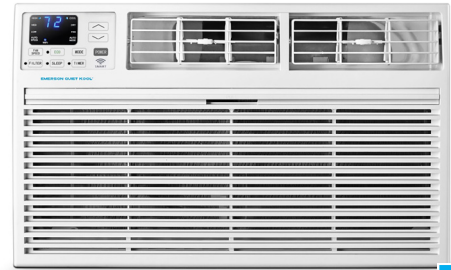

EMERSON

QUIET KOOL

Emerson Quiet Kool SMART through-the-wall air conditioners are the perfect cooling solution for your home or office. Available with varying BTUs to accommodate any size room, you are sure to find the perfect model for your space.

With Wi-Fi, you can control and monitor your AC with your smartphone while you are on the go. These models also work with Amazon Alexa and Google Home devices. After a simple setup, enjoy hands-free comfort by using voice commands to control your AC.

These units are intended for through-the-wall installation and are not designed for standard window installation. They will fit most existing wall sleeves and include a decorative interior trim kit.

For peace of mind, you will receive our 1-2-5 years warranty: 1 year labor, 2 years parts and 5 years compressor.