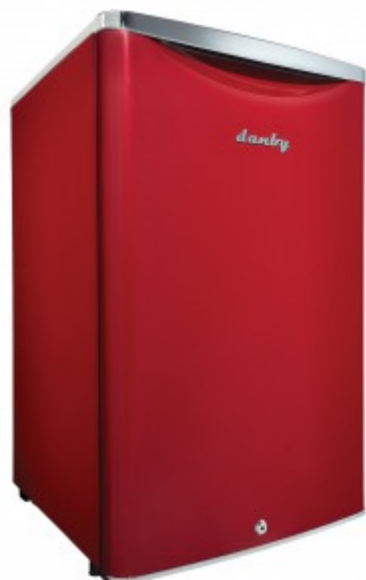

## DAR044A6LDB

### FEATURES

- ▶ 4.4 cu. ft. (124 L) capacity compact all refrigerator
- ▶ Energy Star® compliant
- ▶ Environmentally friendly R600a refrigerant
- ▶ Metallic door and chassis finish
- ▶ Black interior
- ▶ Integrated door shelving with tall bottle storage
- ▶ Vegetable crisper and cover
- ▶ Chrome-trimmed glass shelves
- ▶ Interior white LED light
- ▶ Scratch resistant chrome worktop
- ▶ CanStor® beverage dispensing system
- ▶ Reversible door hinge
- ▶ Door lock
- ▶ Automatic defrost
- ▶ Rubber-grip chrome ergonomic door handle
- ▶ Smooth back design

#### Dimensions

Product Width	52.71 cm	20.75"
Product Depth	54.10 cm	21.30"
Product Height	84.00 cm	33.07"

UPC: 67638005201