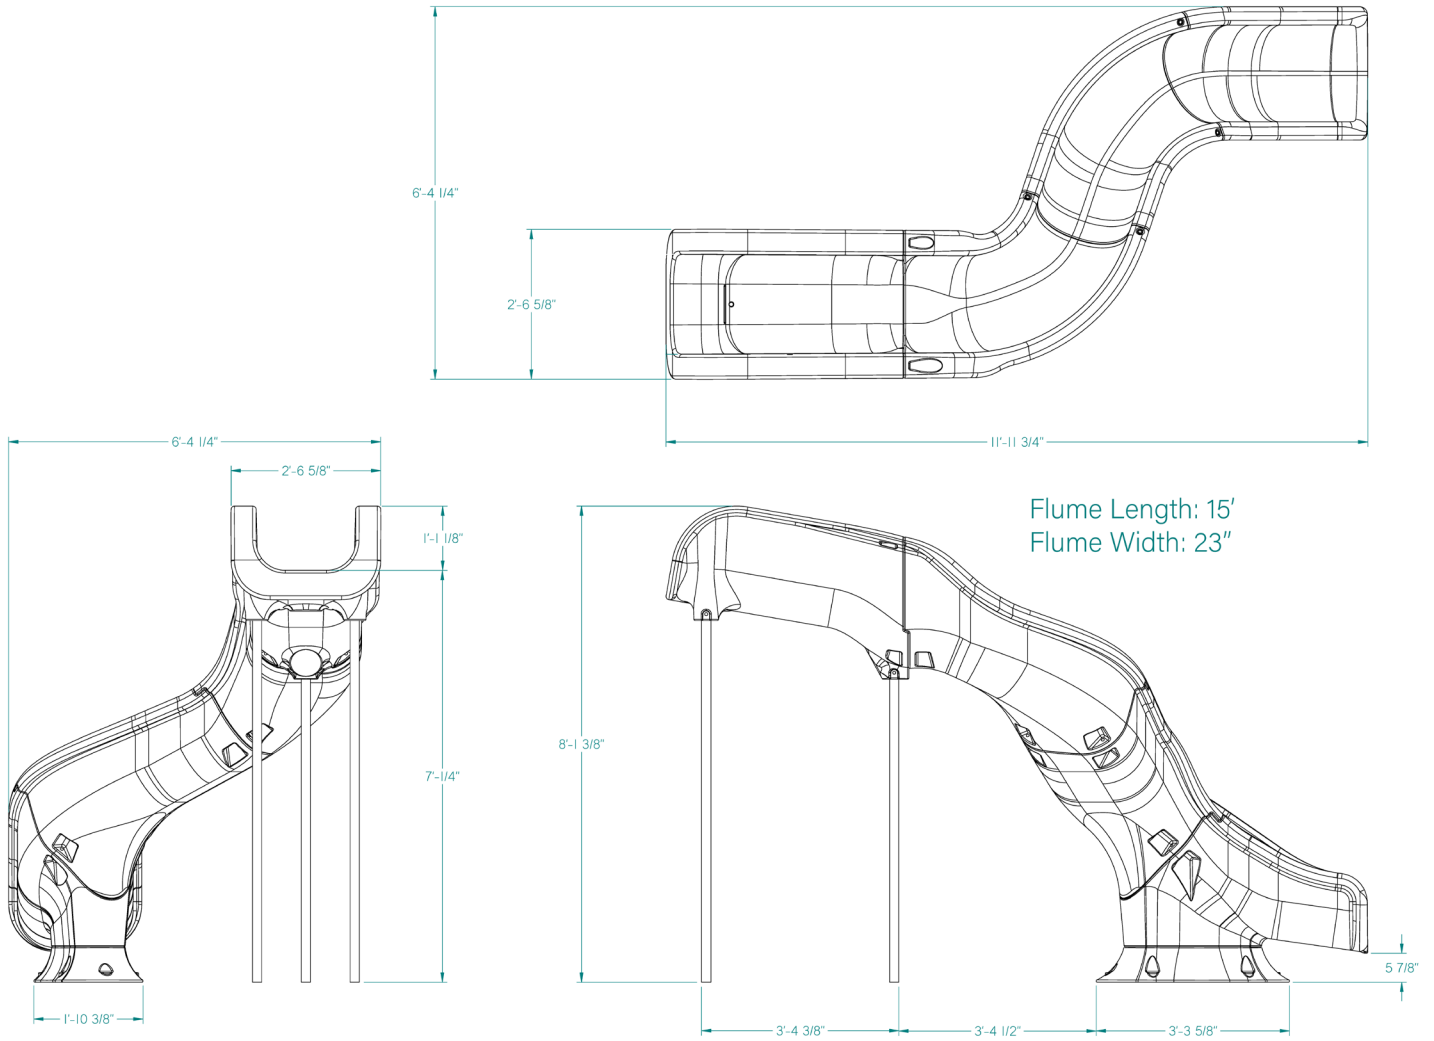

GLOBAL
POOL PRODUCTS

RT15™ Left Entry

Product Data & Specifications

GLOBAL
POOL PRODUCTS

RT15™ Right Entry

Product Data & Specifications