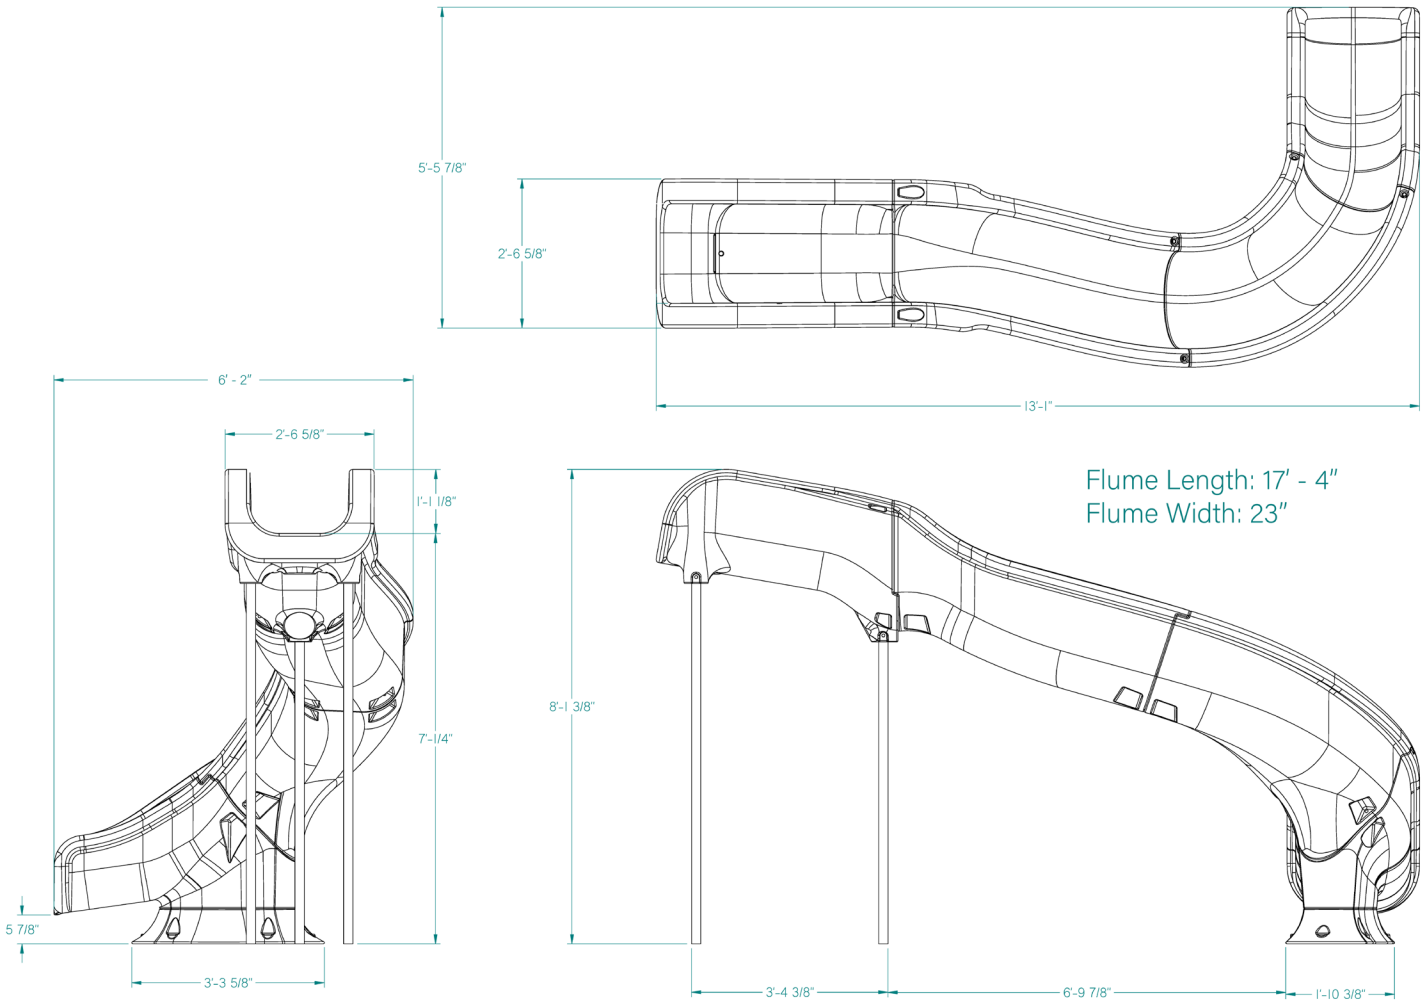

# SW17™ Left Entry

Product Data & Specifications

**GLOBAL**  
POOL PRODUCTS

# SW17™ Right Entry

Product Data & Specifications