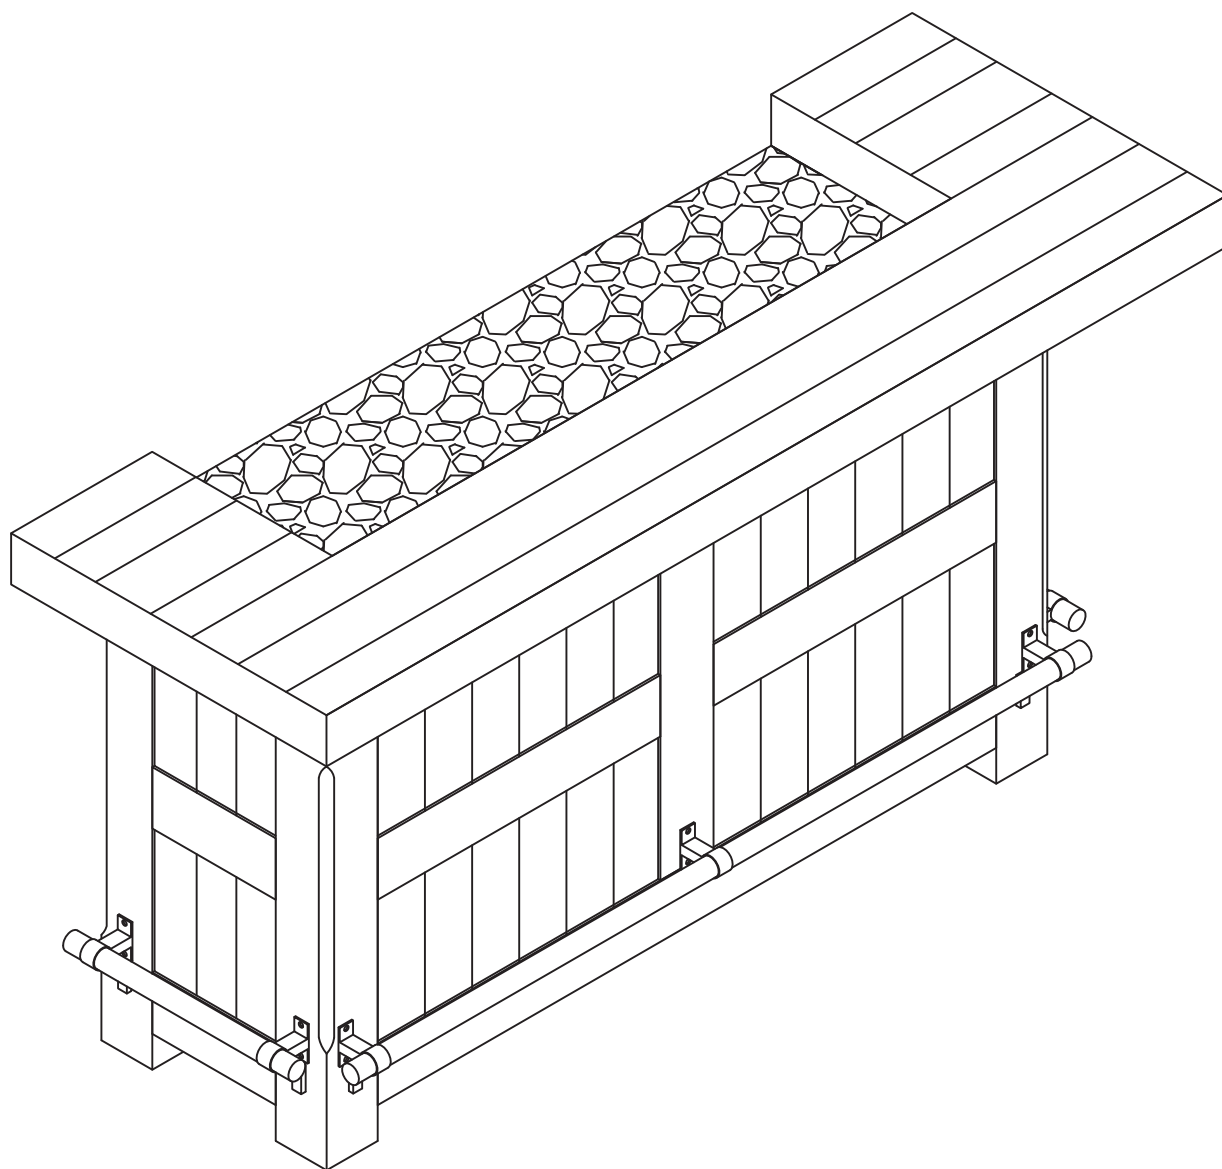

CHAMBERLAIN GAME TABLES

ASSEMBLY INSTRUCTIONS FOR

"LONDON NIGHTS" WOOD BAR
"NASHVILLE NIGHTS" WOOD BAR
"SMOKY MOUNTAIN NIGHTS" WOOD BAR

PG-4095/PG-4096/PG-4105

Part List

<p>#1</p>  <p>Base 1 piece</p>	<p>#2</p>  <p>Top 1 piece</p>	<p>#3</p>  <p>Marble 1 piece</p>	<p>#4</p>  <p>Front foot lever 1 piece</p>
<p>#5</p>  <p>Side foot lever 1 pieces</p>	<p>#6</p>  <p>5/16" Bolts 14 pieces</p>	<p>#7</p>  <p>5/16" Bolts 4 pieces</p>	<p>#8</p>  <p>5/16" Spring washer 18 pieces</p>
<p>#9</p>  <p>5/16" Washers 18 pieces</p>	<p>#10</p>  <p>Wrench 18 piece</p>	<p>#11</p>  <p>10x30 Wood plug 2 piece</p>	

STEP:1

STEP:2

STEP:3

STEP:4