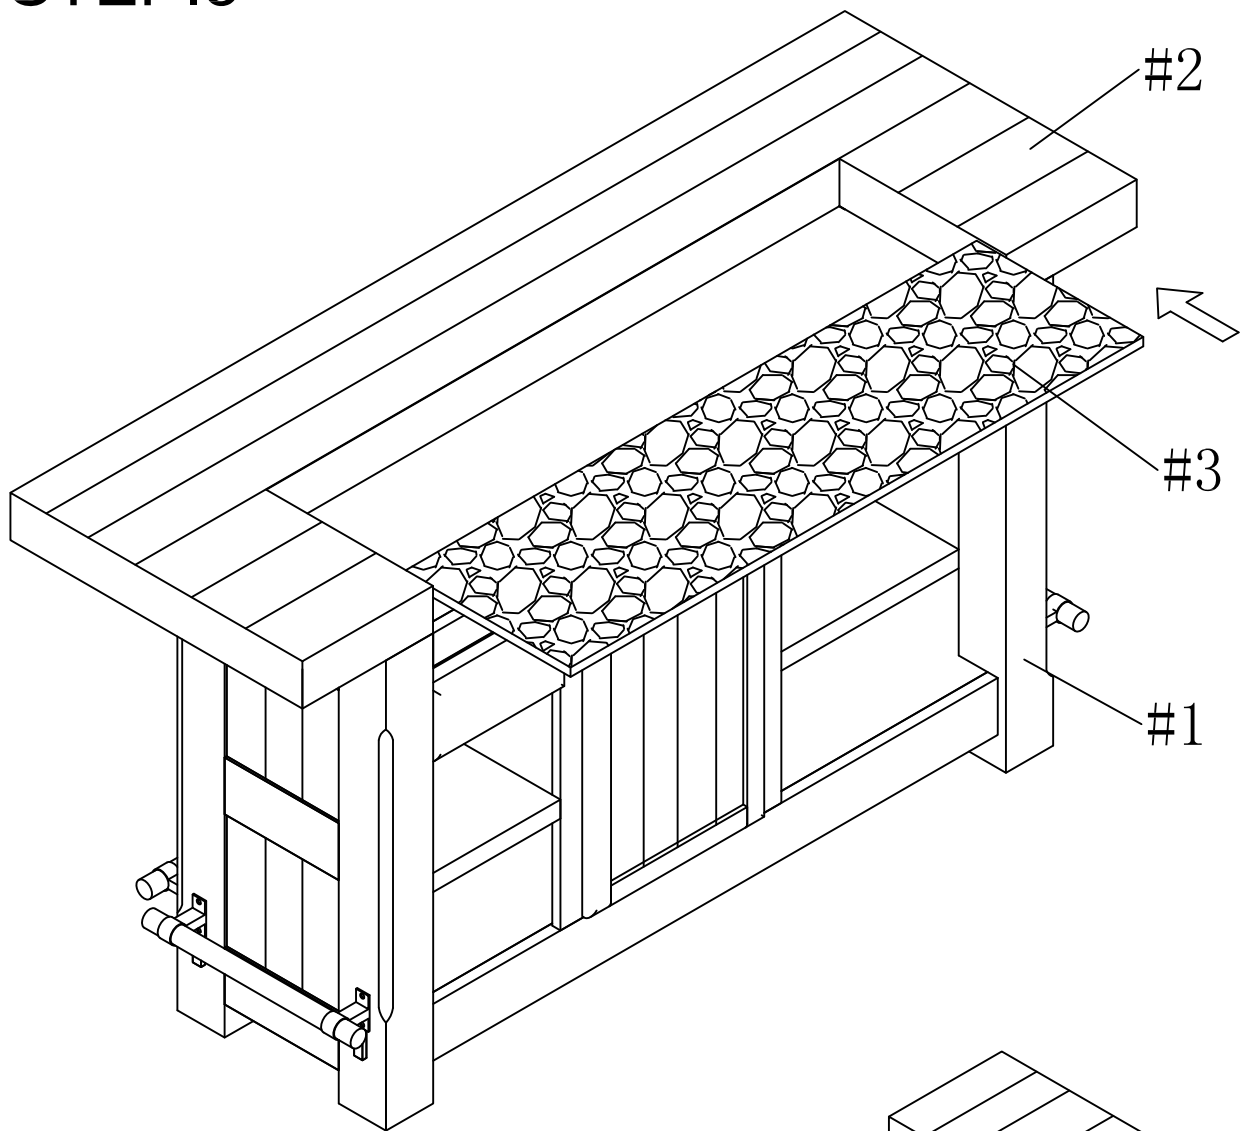

CHAMBERLAIN GAME TABLES

ASSEMBLY INSTRUCTIONS FOR

"LONDON NIGHTS" WOOD BAR
"NASHVILLE NIGHTS" WOOD BAR
"SMOKY MOUNTAIN NIGHTS" WOOD BAR

PG-4095/PG-4096/PG-4105

Part List

<p>#1</p>  <p>Base 1 piece</p>	<p>#2</p>  <p>Top 1 piece</p>	<p>#3</p>  <p>Marble 1 piece</p>	<p>#4</p>  <p>Front foot lever 1 piece</p>
<p>#5</p>  <p>Side foot lever 1 pieces</p>	<p>#6</p>  <p>5/16" Bolts 14 pieces</p>	<p>#7</p>  <p>5/16" Bolts 4 pieces</p>	<p>#8</p>  <p>5/16" Spring washer 18 pieces</p>
<p>#9</p>  <p>5/16" Washers 18 pieces</p>	<p>#10</p>  <p>Wrench 18 piece</p>	<p>#11</p>  <p>10x30 Wood plug 2 piece</p>	

STEP:1

STEP:2

STEP:3

STEP:4