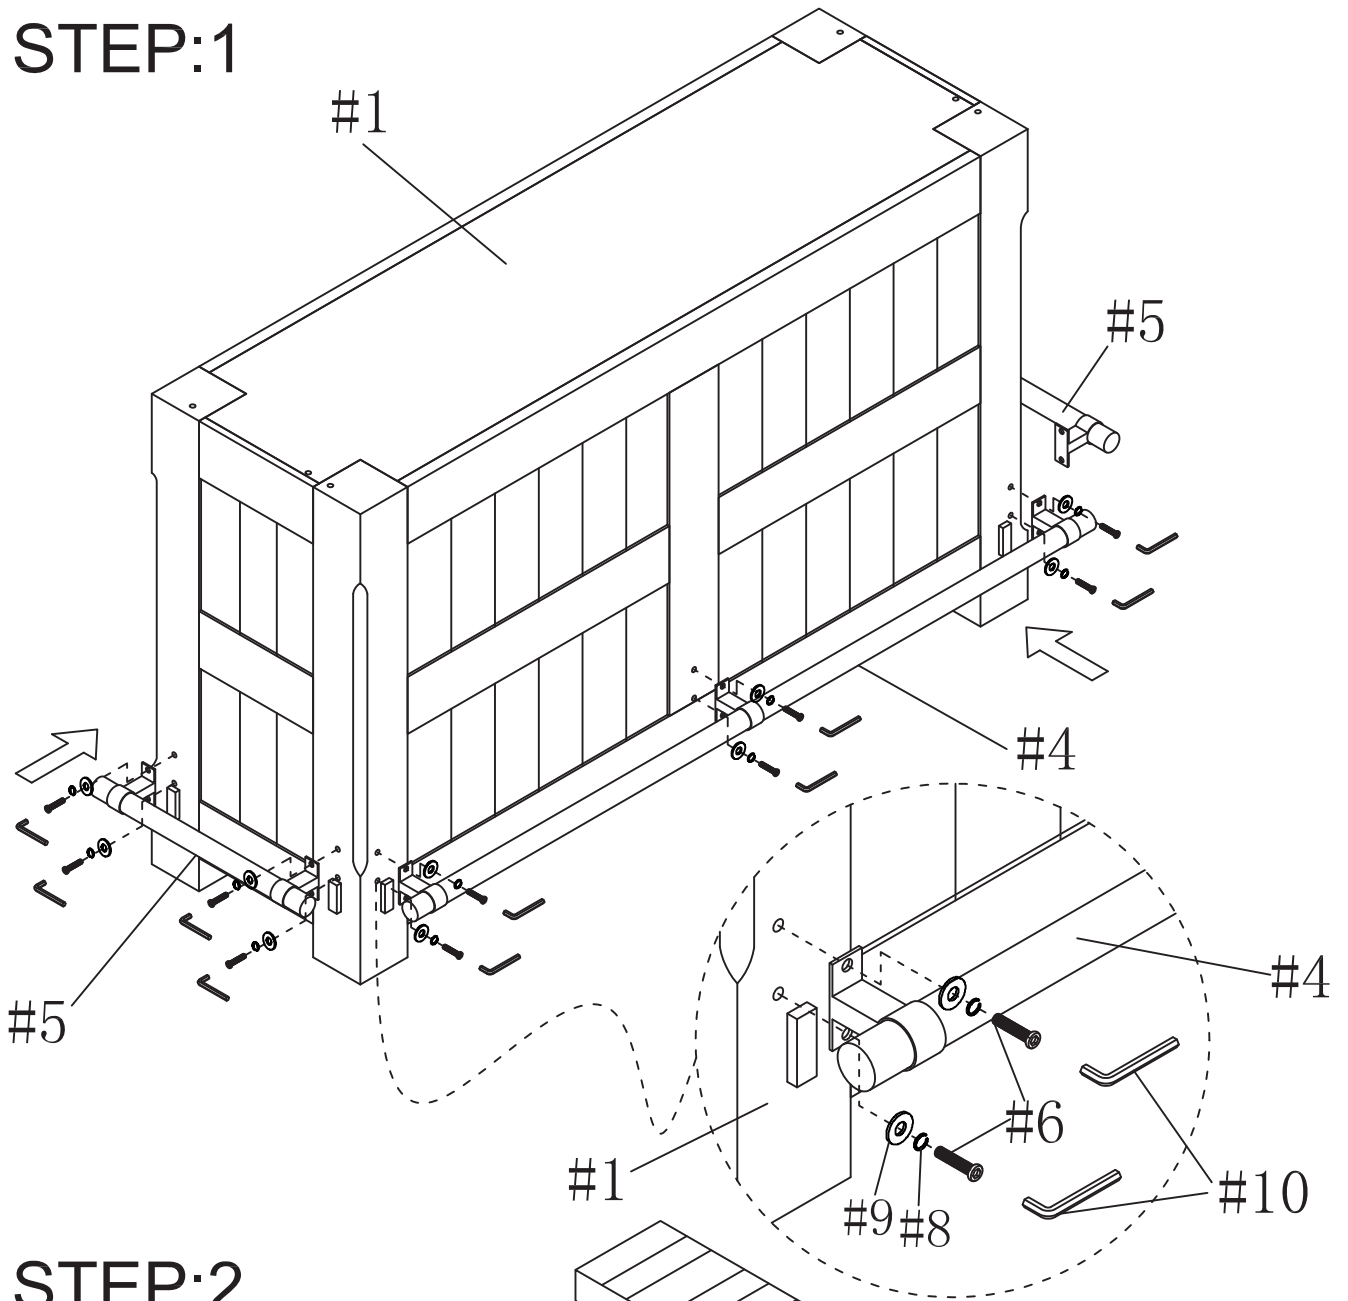

CHAMBERLAIN GAME TABLES

ASSEMBLY INSTRUCTIONS FOR

"LONDON NIGHTS" WOOD BAR
"NASHVILLE NIGHTS" WOOD BAR
"SMOKY MOUNTAIN NIGHTS" WOOD BAR

PG-4095/PG-4096/PG-4105

Part List

<p>#1</p>  <p>Base 1 piece</p>	<p>#2</p>  <p>Top 1 piece</p>	<p>#3</p>  <p>Marble 1 piece</p>	<p>#4</p>  <p>Front foot lever 1 piece</p>
<p>#5</p>  <p>Side foot lever 1 pieces</p>	<p>#6</p>  <p>5/16" Bolts 14 pieces</p>	<p>#7</p>  <p>5/16" Bolts 4 pieces</p>	<p>#8</p>  <p>5/16" Spring washer 18 pieces</p>
<p>#9</p>  <p>5/16" Washers 18 pieces</p>	<p>#10</p>  <p>Wrench 18 piece</p>	<p>#11</p>  <p>10x30 Wood plug 2 piece</p>	

STEP:1

STEP:2

STEP:3

STEP:4