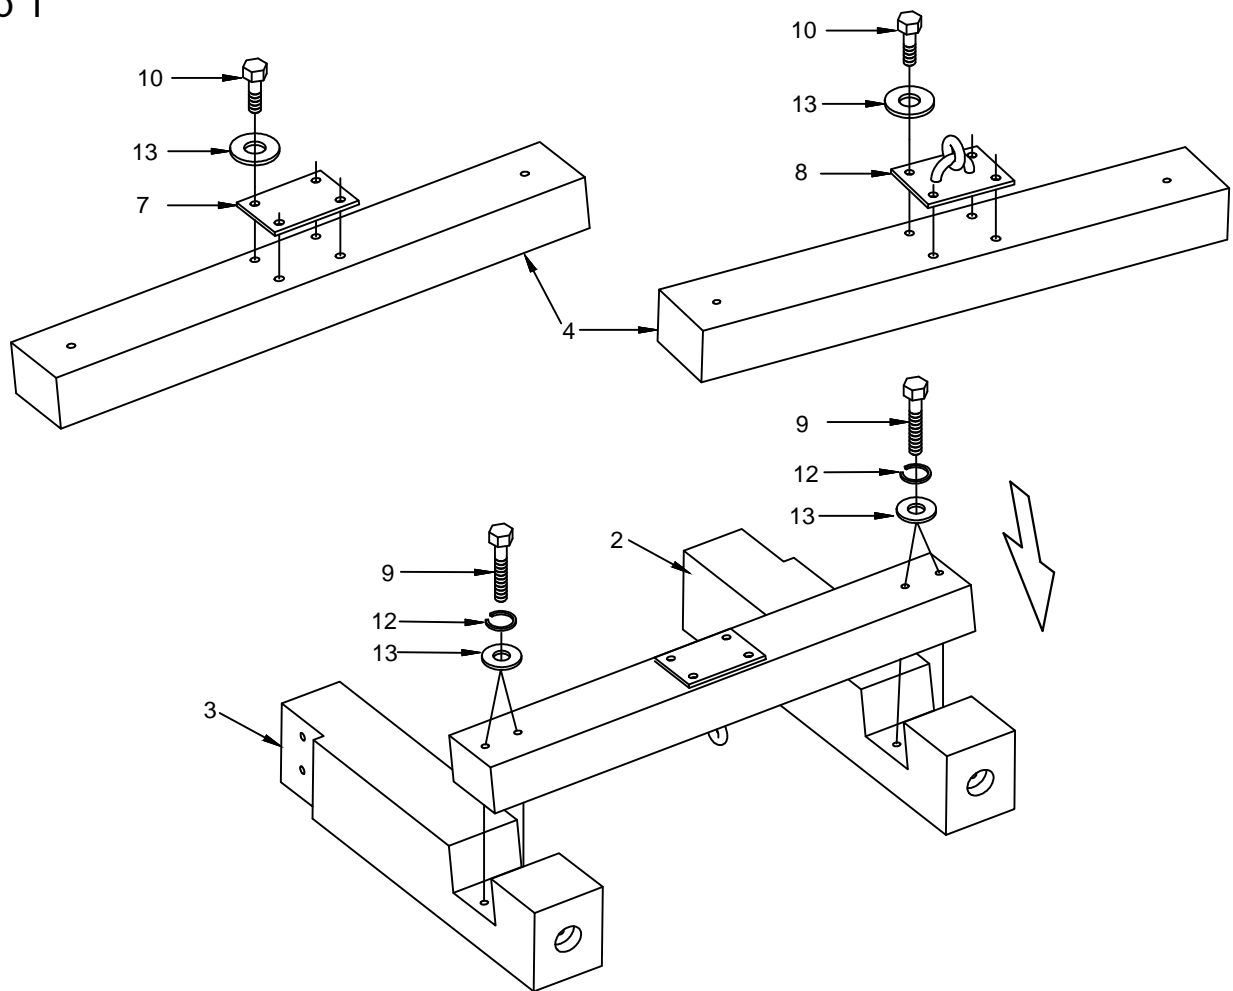

CHAMBERLAIN GAME TABLES

ASSEMBLY INSTRUCTIONS FOR

"ASPEN NIGHTS"
7' WD AIR HOCKEY TABLE

PG-4093

Parts List

<p>#1</p>  <p>Main frame 1 piece</p>	<p>#2</p>  <p>Leg (A) 2 pieces</p>	<p>#3</p>  <p>Leg (B) 2 pieces</p>	<p>#4</p>  <p>Leg end panel 2 pieces</p>
<p>#5</p>  <p>Support Brace 1 piece</p>	<p>#6</p>  <p>Metal Turnbuckle 2 pieces</p>	<p>#7</p>  <p>Metal Connector(A) 2 pieces</p>	<p>#8</p>  <p>Metal Connector(B) 2 pieces</p>
<p>#9</p>  <p>5/16"x4" Bolt 8 pieces</p>	<p>#10</p>  <p>5/16"x1" Bolt 18 pieces</p>	<p>#11</p>  <p>5/16"x1-1/2" Bolt 12 pieces</p>	<p>#12</p>  <p>M8 Washer 20 pieces</p>
<p>#13</p>  <p>M8 Washer 38 pieces</p>	<p>#14</p>  <p>Leg leveler 4 pieces</p>	<p>#15</p>  <p>Wrench 1 piece</p>	<p>#16</p>  <p>Pusher 4 pieces</p>
<p>#17</p>  <p>Puck 4 pieces</p>			

DO NOT SIT ON TABLE!

Step 1

Step 2

Step 3

Step 4