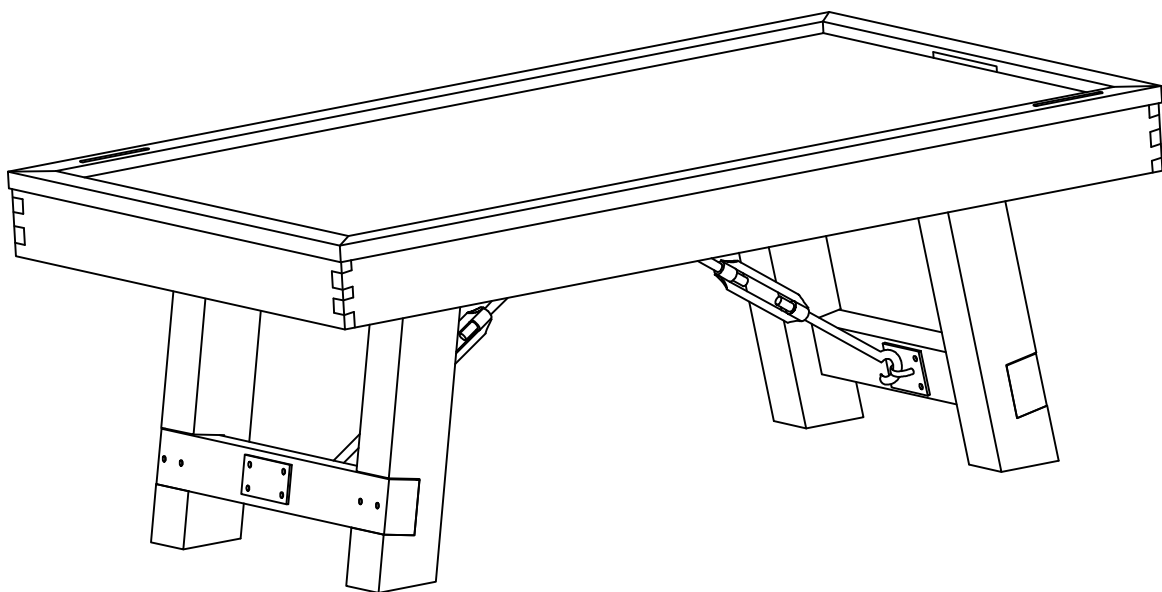

CHAMBERLAIN GAME TABLES

ASSEMBLY INSTRUCTIONS FOR

"ASPEN NIGHTS"
7' WD AIR HOCKEY TABLE

PG-4093

Parts List

<p>#1</p>  <p>Main frame 1 piece</p>	<p>#2</p>  <p>Leg (A) 2 pieces</p>	<p>#3</p>  <p>Leg (B) 2 pieces</p>	<p>#4</p>  <p>Leg end panel 2 pieces</p>
<p>#5</p>  <p>Support Brace 1 piece</p>	<p>#6</p>  <p>Metal Turnbuckle 2 pieces</p>	<p>#7</p>  <p>Metal Connector(A) 2 pieces</p>	<p>#8</p>  <p>Metal Connector(B) 2 pieces</p>
<p>#9</p>  <p>5/16"x4" Bolt 8 pieces</p>	<p>#10</p>  <p>5/16"x1" Bolt 18 pieces</p>	<p>#11</p>  <p>5/16"x1-1/2" Bolt 12 pieces</p>	<p>#12</p>  <p>M8 Washer 20 pieces</p>
<p>#13</p>  <p>M8 Washer 38 pieces</p>	<p>#14</p>  <p>Leg leveler 4 pieces</p>	<p>#15</p>  <p>Wrench 1 piece</p>	<p>#16</p>  <p>Pusher 4 pieces</p>
<p>#17</p>  <p>Puck 4 pieces</p>			

DO NOT SIT ON TABLE!

Step 1

Step 2

Step 3

Step 4