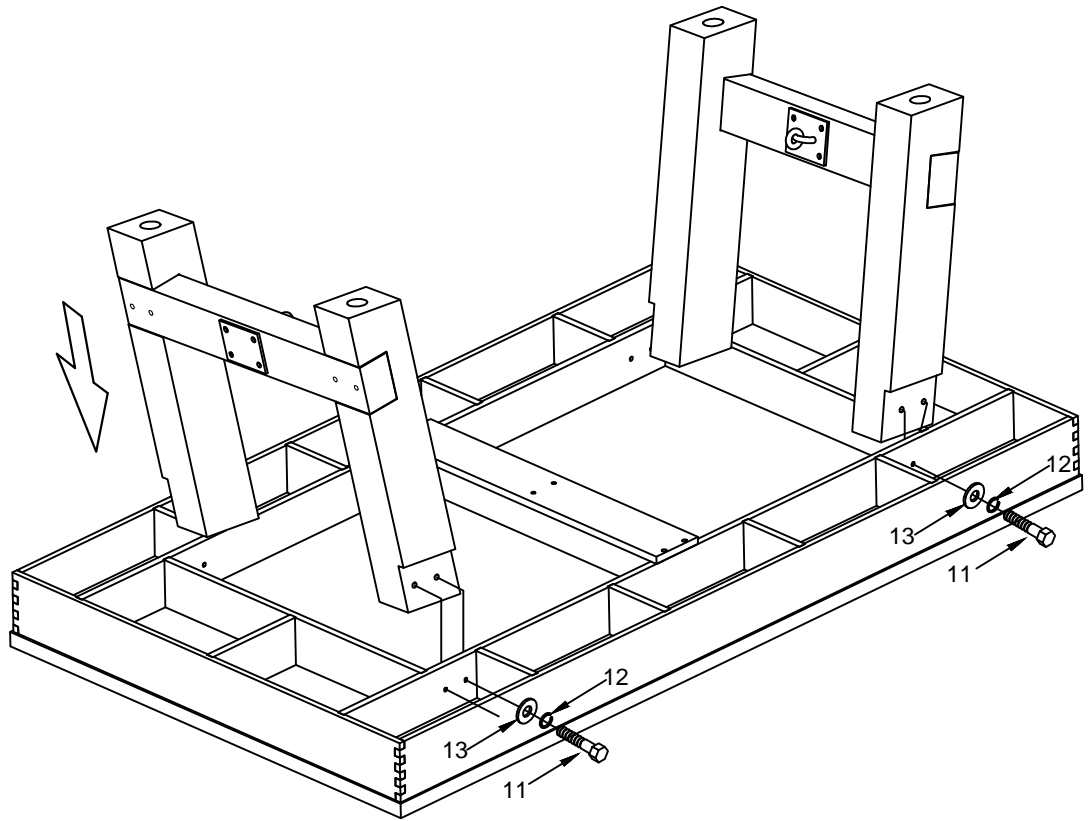

CHAMBERLAIN GAME TABLES

ASSEMBLY INSTRUCTIONS FOR

"ASPEN NIGHTS"
7' WD AIR HOCKEY TABLE

PG-4093

Parts List

<p>#1</p>  <p>Main frame 1 piece</p>	<p>#2</p>  <p>Leg (A) 2 pieces</p>	<p>#3</p>  <p>Leg (B) 2 pieces</p>	<p>#4</p>  <p>Leg end panel 2 pieces</p>
<p>#5</p>  <p>Support Brace 1 piece</p>	<p>#6</p>  <p>Metal Turnbuckle 2 pieces</p>	<p>#7</p>  <p>Metal Connector(A) 2 pieces</p>	<p>#8</p>  <p>Metal Connector(B) 2 pieces</p>
<p>#9</p>  <p>5/16"x4" Bolt 8 pieces</p>	<p>#10</p>  <p>5/16"x1" Bolt 18 pieces</p>	<p>#11</p>  <p>5/16"x1-1/2" Bolt 12 pieces</p>	<p>#12</p>  <p>M8 Washer 20 pieces</p>
<p>#13</p>  <p>M8 Washer 38 pieces</p>	<p>#14</p>  <p>Leg leveler 4 pieces</p>	<p>#15</p>  <p>Wrench 1 piece</p>	<p>#16</p>  <p>Pusher 4 pieces</p>
<p>#17</p>  <p>Puck 4 pieces</p>			

DO NOT SIT ON TABLE!

Step 1

Step 2

Step 3

Step 4