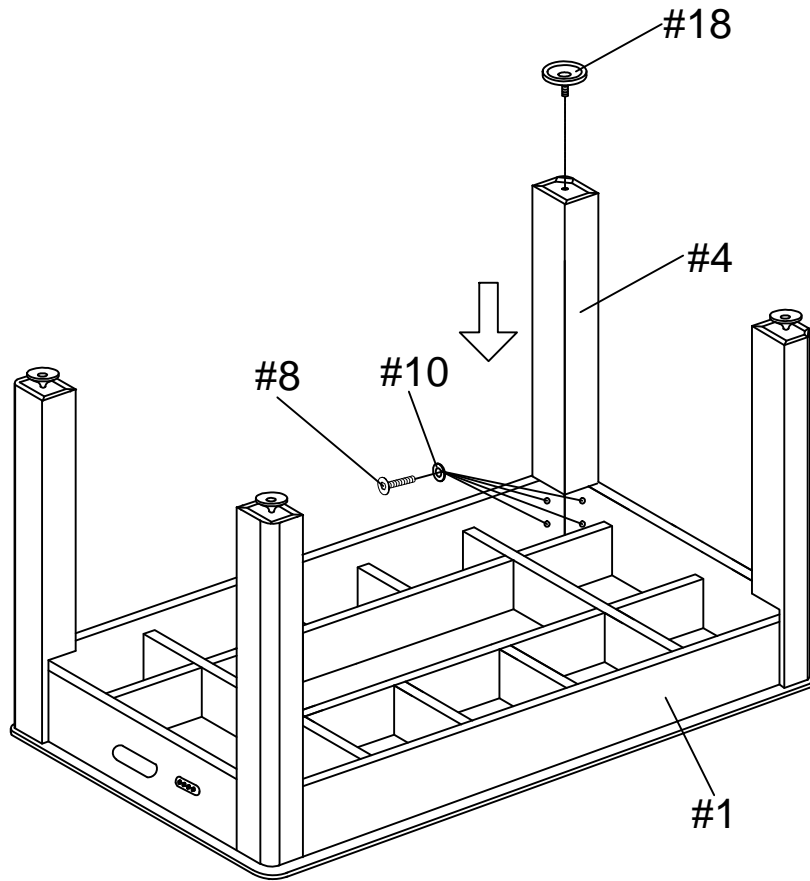

CHAMBERLAIN GAME TABLES

ASSEMBLY INSTRUCTIONS FOR

“ROCKY MOUNTAIN NIGHTS” 3 IN 1 AIR HOCKEY W/BENCHES

Part List

<p>#1</p>  <p>Cabinet 1 pc</p>	<p>#2</p>  <p>Table tennis table A 1 pc</p>	<p>#3</p>  <p>Table tennis table B 1 pc</p>	<p>#4</p>  <p>Legs 4 pcs</p>	<p>#5</p>  <p>Bench 2 set</p>
<p>#6</p>  <p>Bench Legs 4 pcs</p>	<p>#7</p>  <p>Bench Supporting Plate 4 pcs</p>	<p>#8</p>  <p>5/16" Bolts 16 pcs</p>	<p>#9</p>  <p>5/16" Bolts 44 pcs</p>	<p>#10</p>  <p>5/16" Washers 60 pcs</p>
<p>#11</p>  <p>Wrench 1 pc</p>	<p>#12</p>  <p>Table tennis paddles 2 pcs</p>	<p>#13</p>  <p>Table tennis net 1 pc</p>	<p>#14</p>  <p>Posts 2 set</p>	<p>#15</p>  <p>Balls 2 pcs</p>
<p>#16</p>  <p>Pusher 2 pcs</p>	<p>#17</p>  <p>Puck 2 pcs</p>	<p>#18</p>  <p>Leg Levellers 4 pcs</p>	<p>#19</p>  <p>Supporter 2 pcs</p>	

Step 1

Step 2

Step 3

Step 4