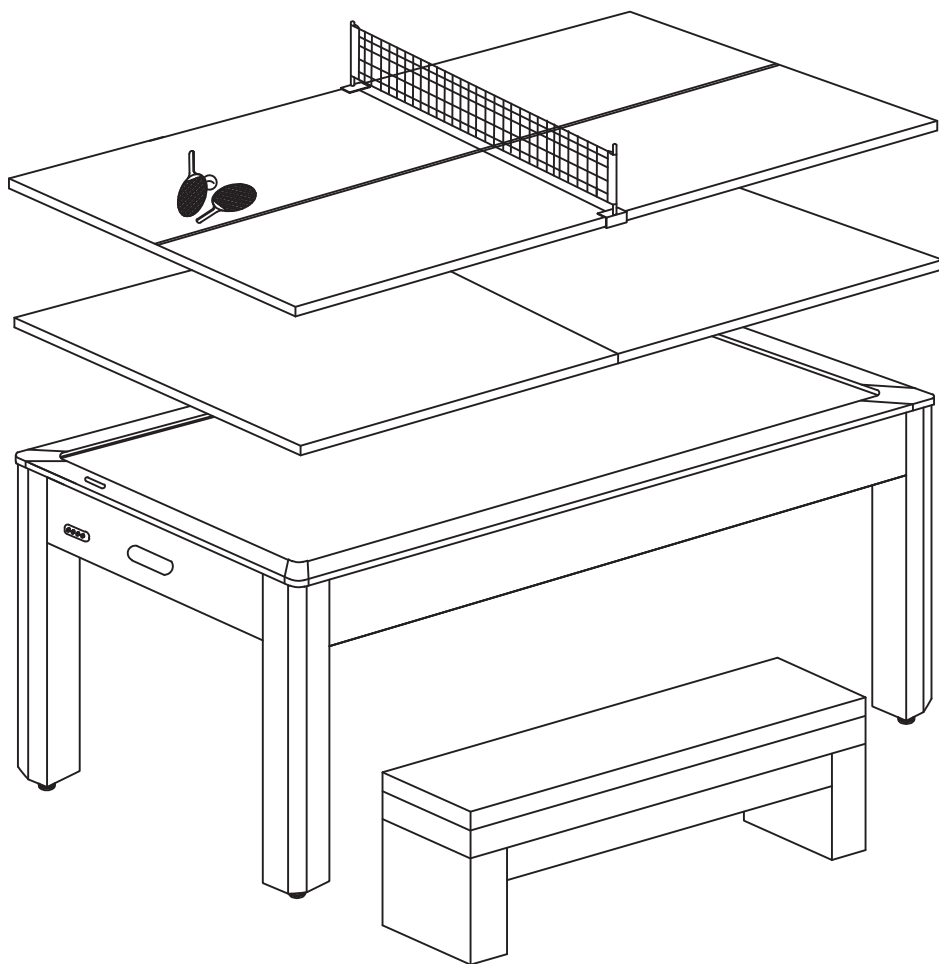

CHAMBERLAIN GAME TABLES

ASSEMBLY INSTRUCTIONS FOR

“ROCKY MOUNTAIN NIGHTS” 3 IN 1 AIR HOCKEY W/BENCHES

Part List

<p>#1</p>  <p>Cabinet 1 pc</p>	<p>#2</p>  <p>Table tennis table A 1 pc</p>	<p>#3</p>  <p>Table tennis table B 1 pc</p>	<p>#4</p>  <p>Legs 4 pcs</p>	<p>#5</p>  <p>Bench 2 set</p>
<p>#6</p>  <p>Bench Legs 4 pcs</p>	<p>#7</p>  <p>Bench Supporting Plate 4 pcs</p>	<p>#8</p>  <p>5/16" Bolts 16 pcs</p>	<p>#9</p>  <p>5/16" Bolts 44 pcs</p>	<p>#10</p>  <p>5/16" Washers 60 pcs</p>
<p>#11</p>  <p>Wrench 1 pc</p>	<p>#12</p>  <p>Table tennis paddles 2 pcs</p>	<p>#13</p>  <p>Table tennis net 1 pc</p>	<p>#14</p>  <p>Posts 2 set</p>	<p>#15</p>  <p>Balls 2 pcs</p>
<p>#16</p>  <p>Pusher 2 pcs</p>	<p>#17</p>  <p>Puck 2 pcs</p>	<p>#18</p>  <p>Leg Levellers 4 pcs</p>	<p>#19</p>  <p>Supporter 2 pcs</p>	