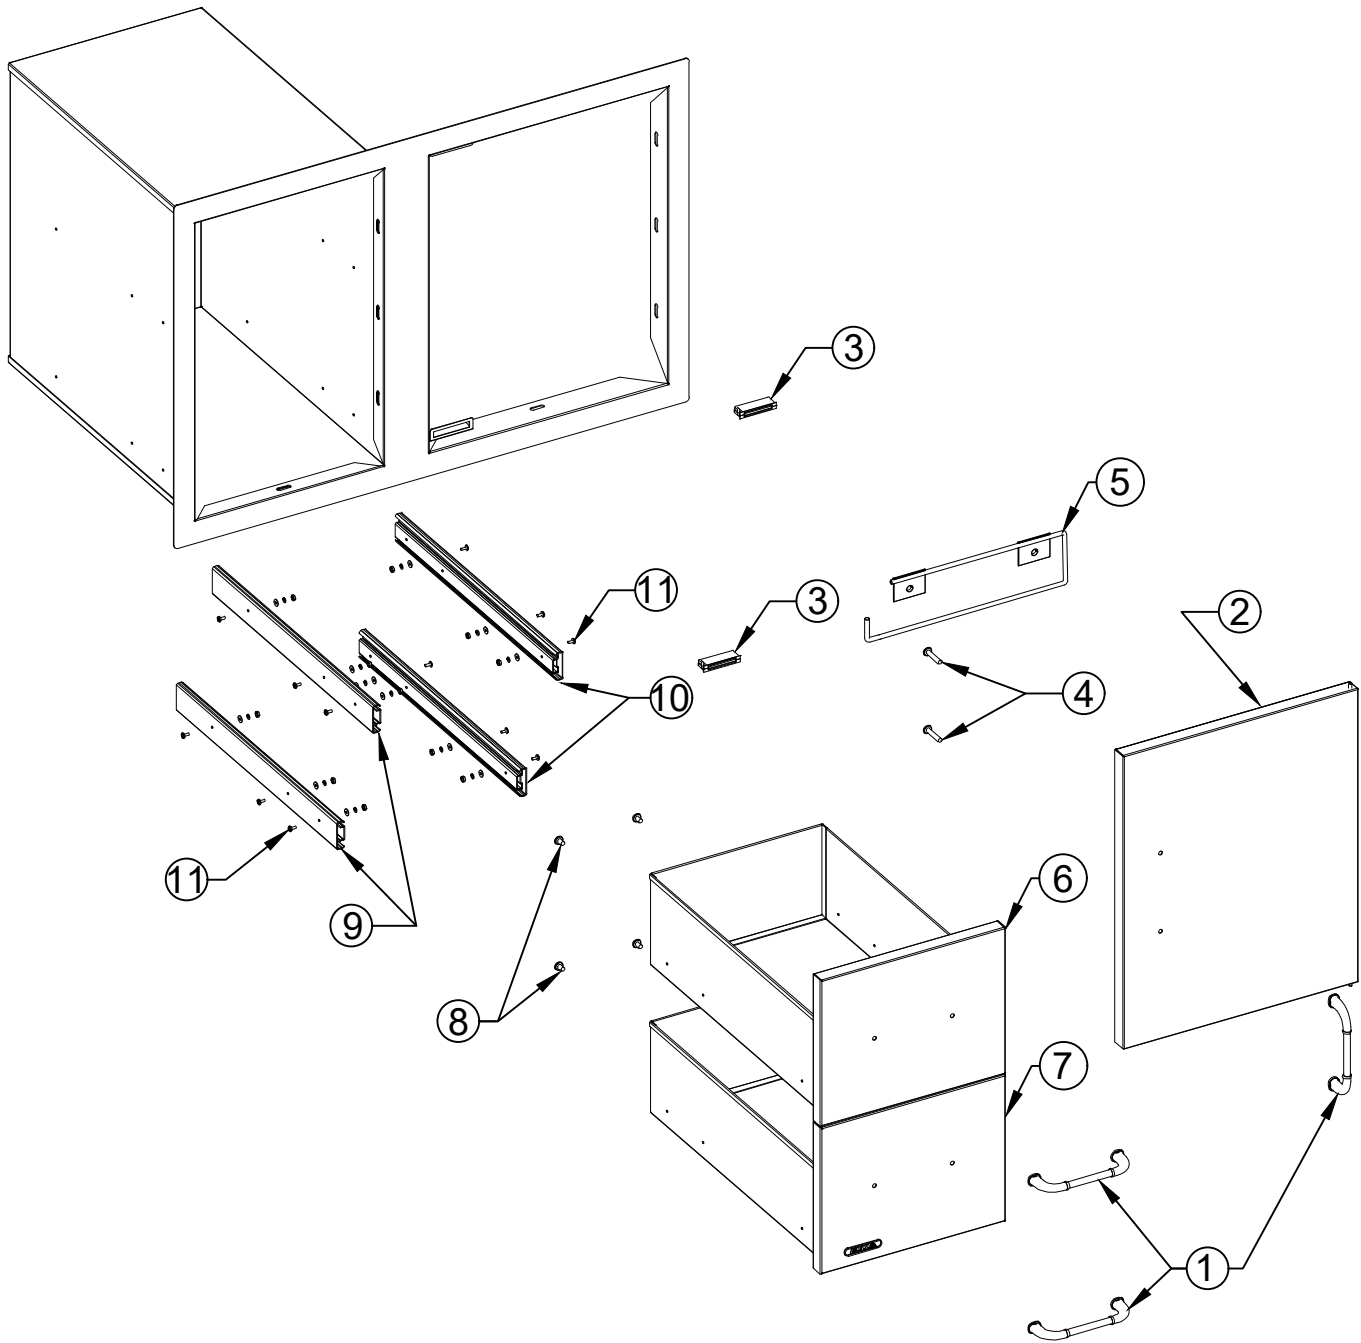

WWW.BULLBBQ.COM

EXPLODED VIEW W/PARTS LIST

ITEM# 25876

30 INCH

DOOR / DRAWER COMBO

REPLACEMENT PARTS LIST

DWG ITEM #	BULL PART #	DESCRIPTION	QTY
1	16572	DOOR/DRAWER HANDLE	3
2	25879	DOOR	1
3	16548	DOOR MAGNETS	2
4	16515	DOOR HANDLE MOUNTING HARDWARE	1 SET
5	73000	PAPER TOWEL HOLDER	1
6	16574	DRAWER	1
7	25878	DRAWER WITH BULL LOGO	1
8	16611	DRAWER HANDLE MOUNTING HARDWARE	2 SETS
9	09971	SELF CLOSING DRAWER RAIL LEFT SIDE	2
10	09972	SELF CLOSING DRAWER RAIL RIGHT SIDE	2
11	09973	DRAWER RAIL MOUNTING HARDWARE	2 SETS

EXPLODED VIEW