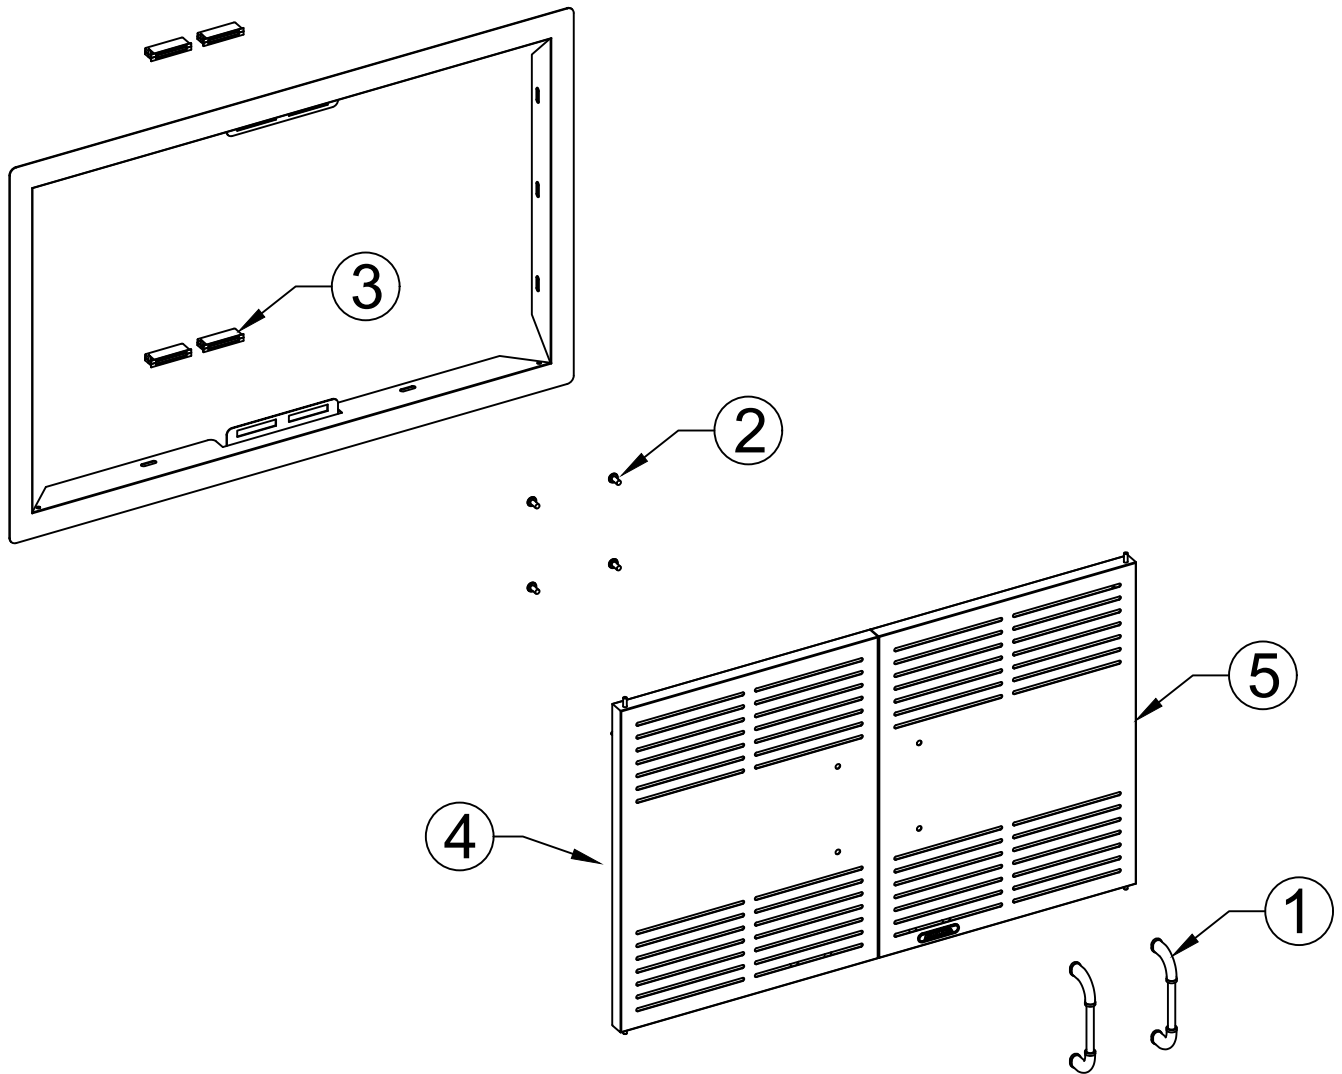

WWW.BULLBBQ.COM

REPLACEMENT PARTS LIST

DWG ITEM #	BULL PART #	DESCRIPTION	QTY
1	16572	DOOR HANDLE	2
2	16515	DOOR HANDLE SCREW SET	2 SETS
3	16548	DOOR MAGNETS	4
4	44571	REPLACEMENT DOOR (LEFT SIDE)	1
5	44572	REPLACEMENT DOOR (RIGHT SIDE)	1

EXPLODED VIEW W/ PARTS LIST

ITEM # 44570

VENTED 30 INCH DOUBLE DOORS

EXPLODED VIEW