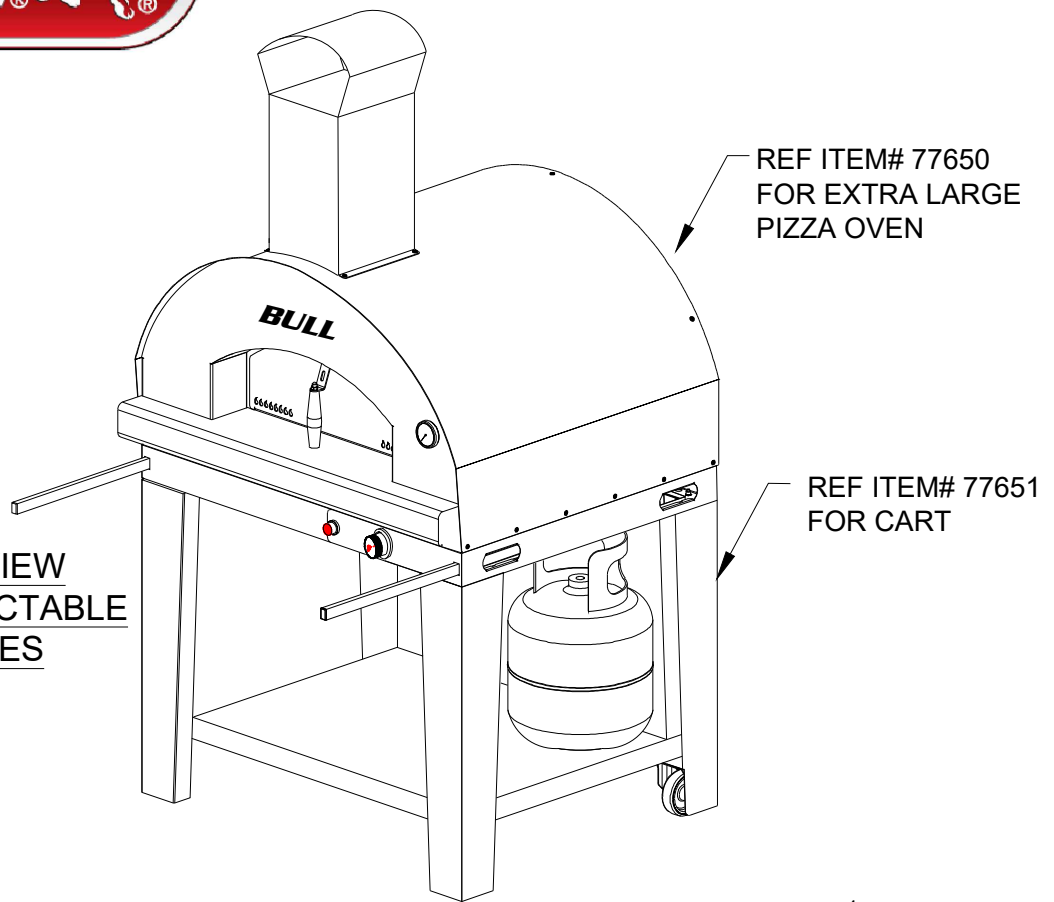

SPEC SHEET
ITEM# 77652
EXTRA LARGE
PIZZA OVEN (LP)
WITH CART
COMBINED

ISOMETRIC VIEW
WITH RETRACTABLE
CART HANDLES
SHOWN

BACK VIEW

SIDE VIEW

FRONT VIEW

NOTES:

1. ALL DIMENSIONS ARE IN INCHES