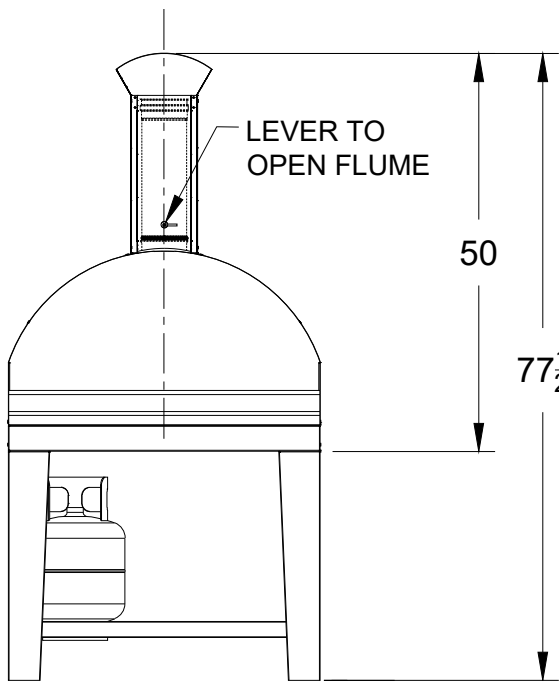

SPEC SHEET
ITEM# 77652
EXTRA LARGE
PIZZA OVEN (LP)
WITH CART
COMBINED

ISOMETRIC VIEW
WITH RETRACTABLE
CART HANDLES
SHOWN

BACK VIEW

SIDE VIEW

FRONT VIEW

NOTES:

1. ALL DIMENSIONS ARE IN INCHES