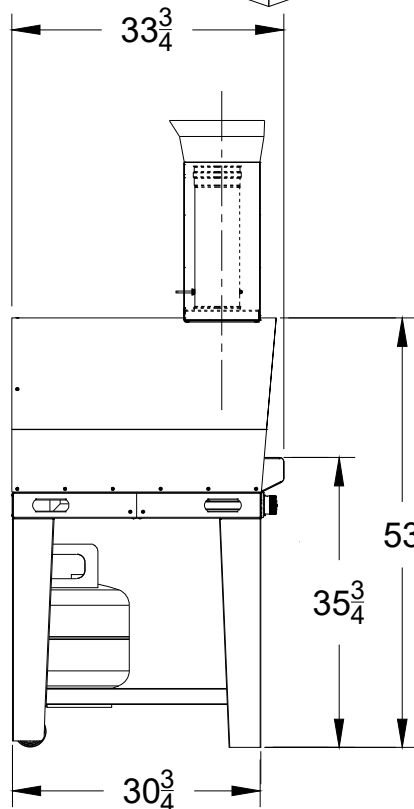

SPEC SHEET
ITEM# 77652
EXTRA LARGE
PIZZA OVEN (LP)
WITH CART
COMBINED

ISOMETRIC VIEW
WITH RETRACTABLE
CART HANDLES
SHOWN

BACK VIEW

SIDE VIEW

FRONT VIEW

NOTES:

1. ALL DIMENSIONS ARE IN INCHES