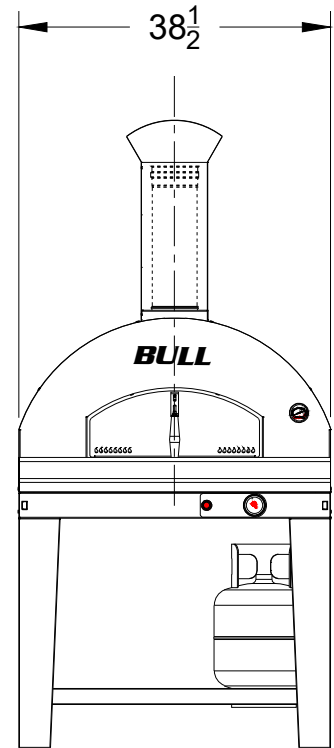

SPEC SHEET
ITEM# 77652
EXTRA LARGE
PIZZA OVEN (LP)
WITH CART
COMBINED

ISOMETRIC VIEW
WITH RETRACTABLE
CART HANDLES
SHOWN

BACK VIEW

SIDE VIEW

FRONT VIEW

NOTES:

1. ALL DIMENSIONS ARE IN INCHES