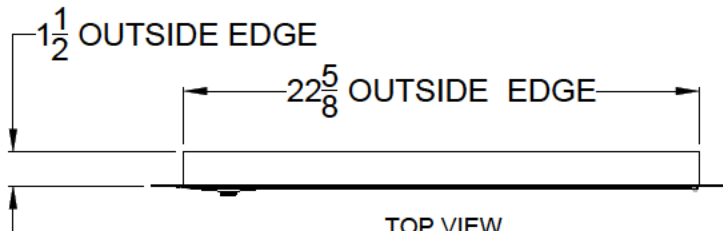

[WWW.BULLBBQ.COM](http://WWW.BULLBBQ.COM)

**SPEC SHEET**

**ITEM # 89970**

**HORIZONTAL SINGLE DOOR  
WITH LOCK AND KEY**

**PERSPECTIVE VIEW**

WITH INSTALLATION  
CUT OUT DIMENSIONS

TOP VIEW

FRONT VIEW

RIGHT SIDE VIEW

LEFT SIDE VIEW

**NOTES:**

- 1) ALL DIMENSIONS ARE IN INCH UNITS
- 2) REFER TO PERSPECTIVE VIEW FOR INSTALLATION CUTOUT DIMENSIONS.