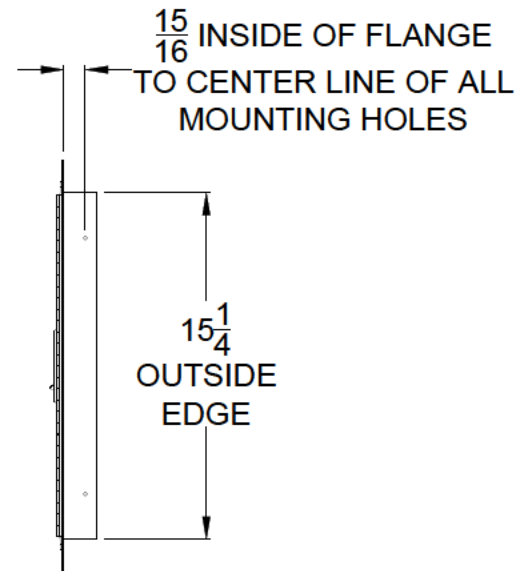

[WWW.BULLBBQ.COM](http://WWW.BULLBBQ.COM)

**SPEC SHEET**

**ITEM # 89970**

**HORIZONTAL SINGLE DOOR  
WITH LOCK AND KEY**

**PERSPECTIVE VIEW**

WITH INSTALLATION  
CUT OUT DIMENSIONS

TOP VIEW

FRONT VIEW

RIGHT SIDE VIEW

LEFT SIDE VIEW

**NOTES:**

- 1) ALL DIMENSIONS ARE IN INCH UNITS
- 2) REFER TO PERSPECTIVE VIEW FOR INSTALLATION CUTOUT DIMENSIONS.