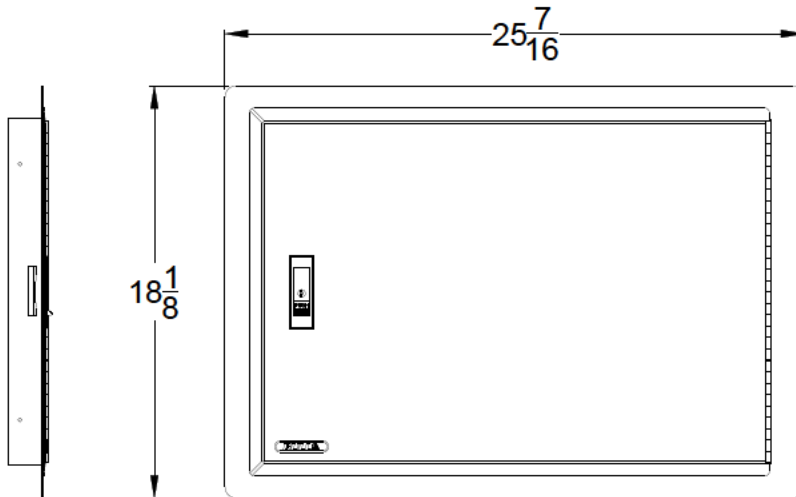

[WWW.BULLBBQ.COM](http://WWW.BULLBBQ.COM)

**SPEC SHEET**

**ITEM # 89970**

**HORIZONTAL SINGLE DOOR  
WITH LOCK AND KEY**

**PERSPECTIVE VIEW**

WITH INSTALLATION  
CUT OUT DIMENSIONS

TOP VIEW

FRONT VIEW

RIGHT SIDE VIEW

LEFT SIDE VIEW

**NOTES:**

- 1) ALL DIMENSIONS ARE IN INCH UNITS
- 2) REFER TO PERSPECTIVE VIEW FOR INSTALLATION CUTOUT DIMENSIONS.