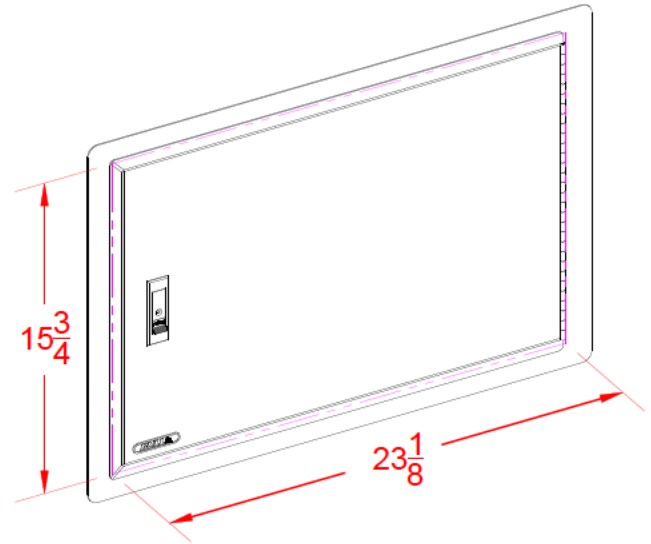

[WWW.BULLBBQ.COM](http://WWW.BULLBBQ.COM)

**SPEC SHEET**

**ITEM # 89970**

**HORIZONTAL SINGLE DOOR  
WITH LOCK AND KEY**

**PERSPECTIVE VIEW**

WITH INSTALLATION  
CUT OUT DIMENSIONS

TOP VIEW

FRONT VIEW

RIGHT SIDE VIEW

LEFT SIDE VIEW

**NOTES:**

- 1) ALL DIMENSIONS ARE IN INCH UNITS
- 2) REFER TO PERSPECTIVE VIEW FOR INSTALLATION CUTOUT DIMENSIONS.