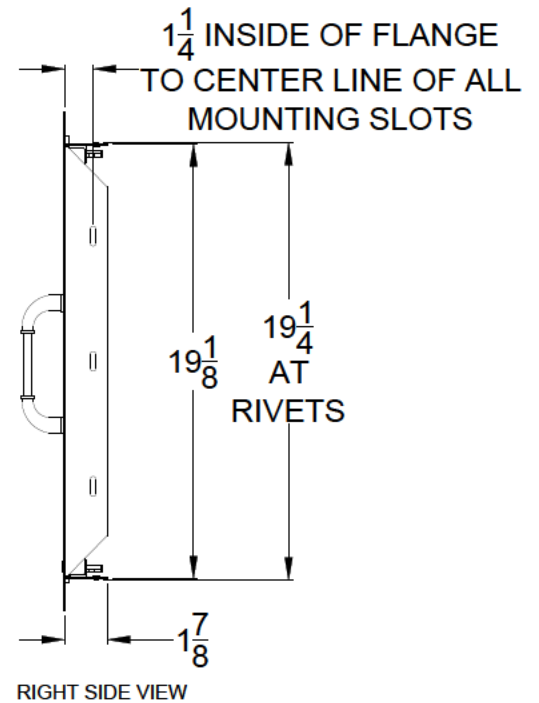

WWW.BULLBBQ.COM

SPEC SHEET
ITEM # 89980
SINGLE VENTED
VERTICAL DOOR

NOTES:

- 1) ALL DIMENSIONS ARE IN INCH UNITS
- 2) REFER TO PERSPECTIVE VIEW FOR INSTALLATION CUTOUT DIMENSIONS.