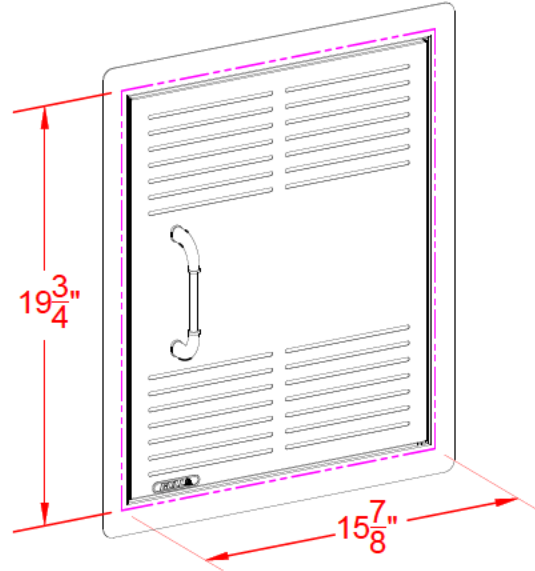

WWW.BULLBBQ.COM

SPEC SHEET
ITEM # 89980
SINGLE VENTED
VERTICAL DOOR

NOTES:

- 1) ALL DIMENSIONS ARE IN INCH UNITS
- 2) REFER TO PERSPECTIVE VIEW FOR INSTALLATION CUTOUT DIMENSIONS.