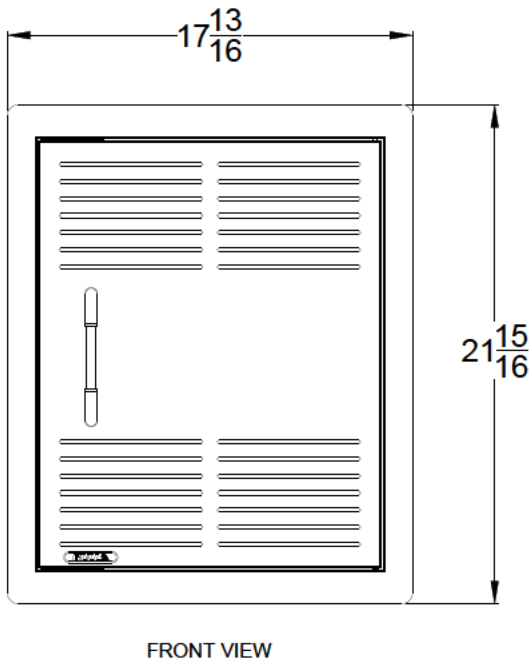

WWW.BULLBBQ.COM

SPEC SHEET
ITEM # 89980
SINGLE VENTED
VERTICAL DOOR

NOTES:

- 1) ALL DIMENSIONS ARE IN INCH UNITS
- 2) REFER TO PERSPECTIVE VIEW FOR INSTALLATION CUTOUT DIMENSIONS.