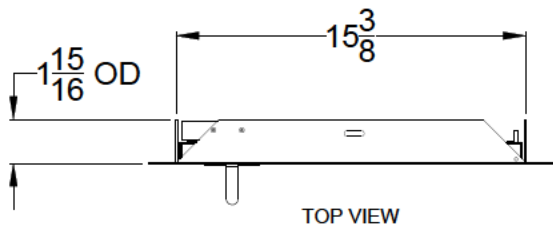

WWW.BULLBBQ.COM

SPEC SHEET
ITEM # 89980
SINGLE VENTED
VERTICAL DOOR

NOTES:

- 1) ALL DIMENSIONS ARE IN INCH UNITS
- 2) REFER TO PERSPECTIVE VIEW FOR INSTALLATION CUTOUT DIMENSIONS.